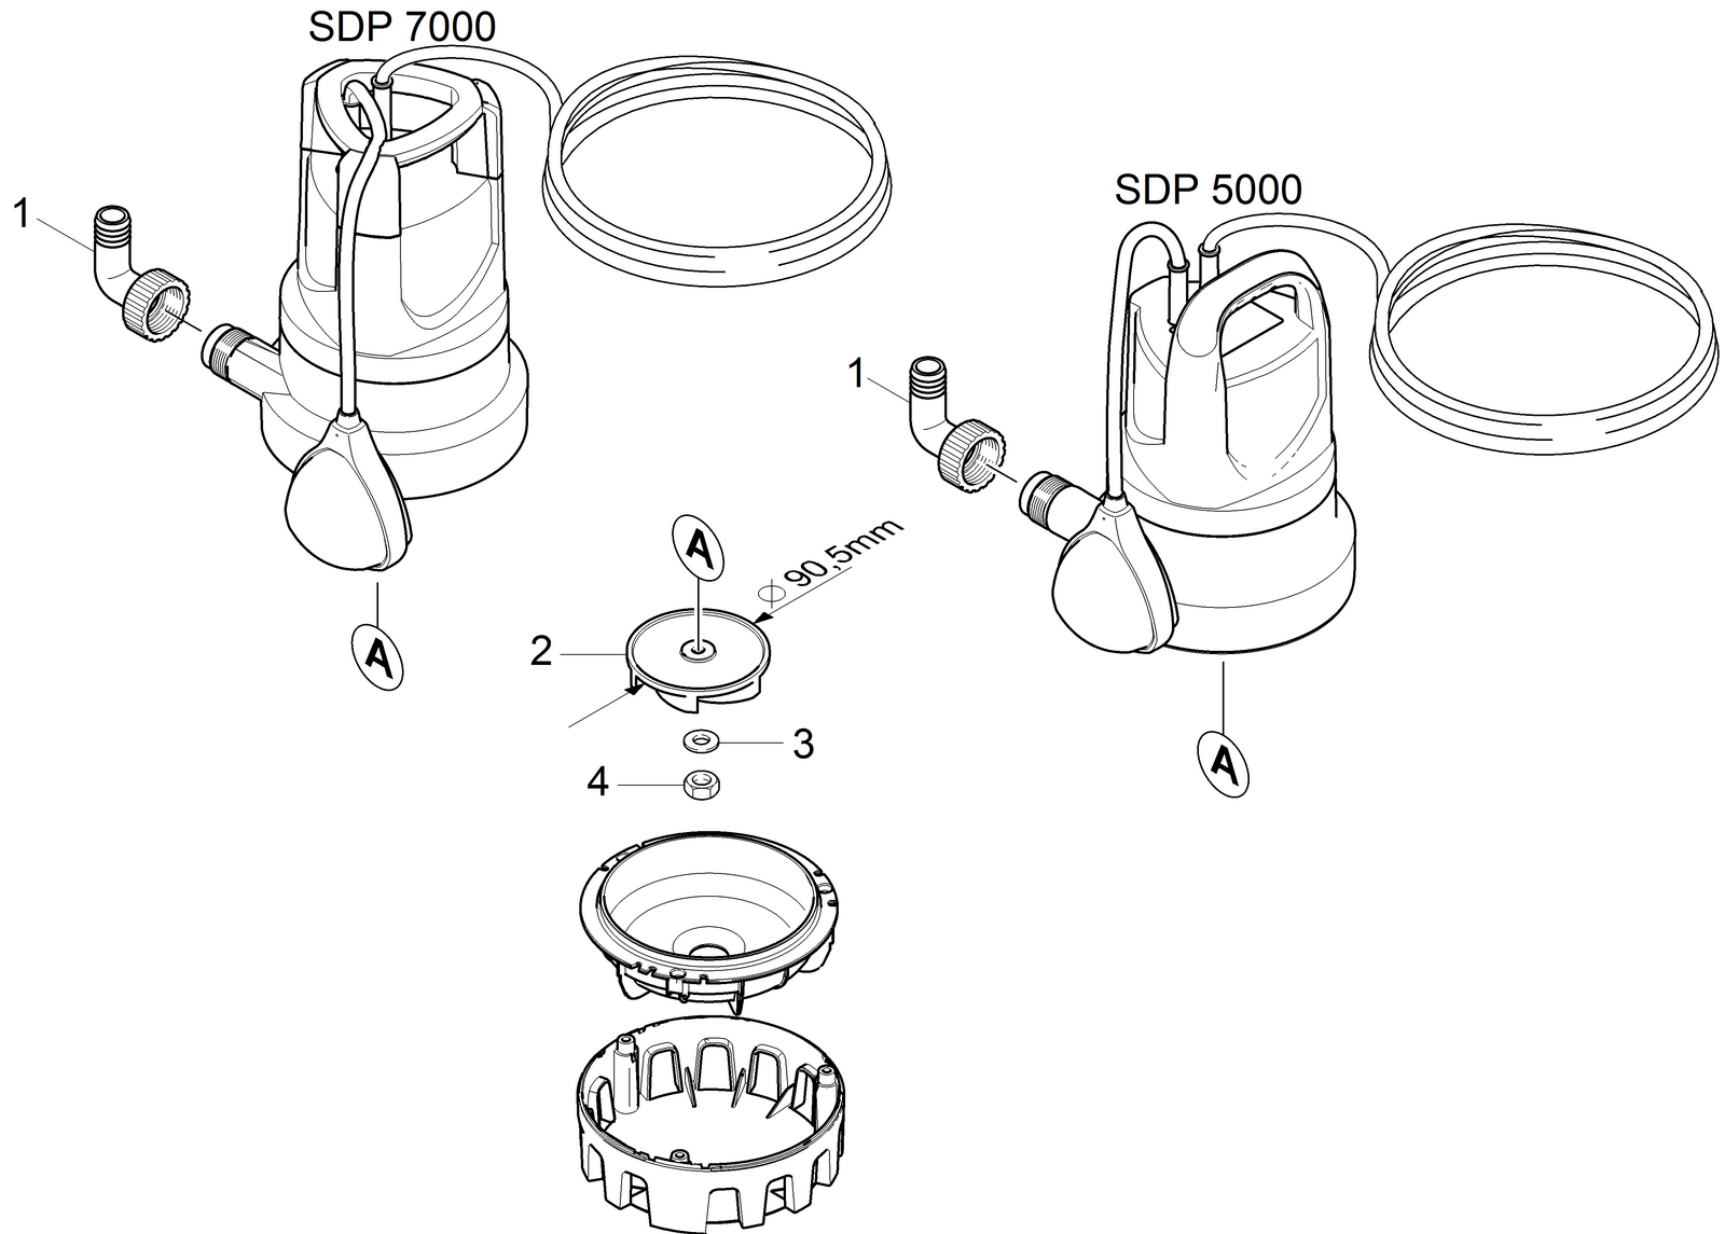

Spare parts list

(5.970-725.0) Spare parts list SDP 7000

Table of contents

Spare parts list SDP 7000 (5.970-725.0)	3
10 Individual parts	4
11 Individual parts	5
12 Individual parts	7

Spare parts list SDP 7000 (5.970-725.0)

POS	Description	Quantity	Unit
10	Individual parts	1.000	ST

10 Individual parts

POS	Description	Quantity	Unit	Foot note text
12	Individual parts	1.000	ST	VERSION 2
11	Individual parts	1.000	ST	VERSION 1

11 Individual parts

POS	Article no.	Description	Quantity	Unit	Remark
4	7.311-067.0	Hexagon nut M 6-A2-70 ISO 4032	1.000	ST	
1	4.645-090.0	Hose connection complete OPP	1.000	ST	
2	5.645-061.0	Impeller dirt	1.000	ST	SDP 7000 /*EU/*CH/*GB /D=90,5 mm
2	5.645-208.0	Impeller SDP5000	1.000	ST	SDP 5000 /*EU/*CH/*GB /D=90,5 mm
2	5.645-375.0	Impeller SDP7000 *MX	1.000	ST	SDP 7000 /*MX /D=90,5 mm
3	7.312-292.0	Washer 6 -A2 ISO 7093-1	1.000	ST	

12 Individual parts

POS	Article no.	Description	Quantity	Unit	Remark
3	7.311-514.0	Hexagon nut M 8-A2-70 ISO 7040	1.000	ST	
10	4.645-090.0	Hose connection complete OPP	1.000	ST	
2	5.645-921.0	Impeller Ø86 SDP 5000	1.000	ST	/D=86 mm