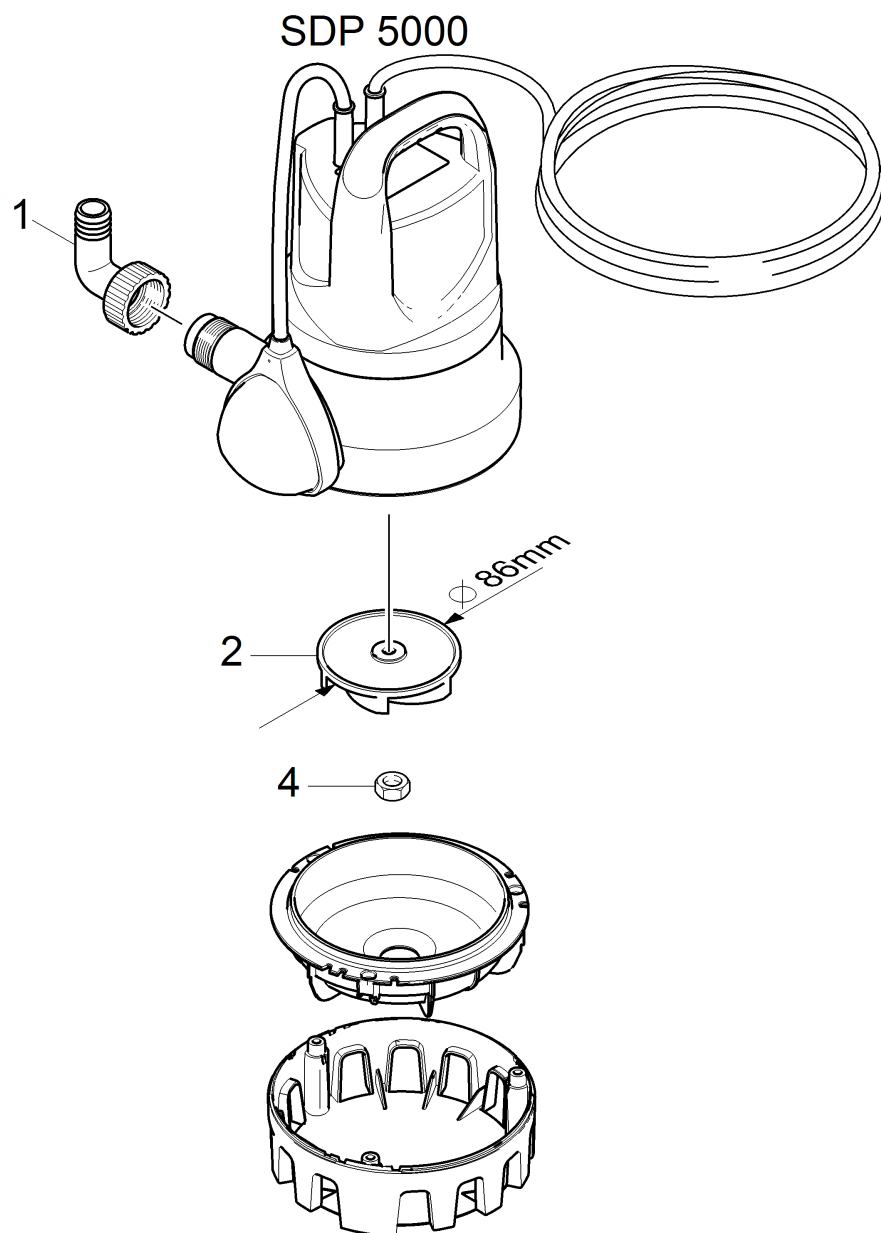

Spare parts list

(5.970-725.0) Spare parts list SDP 7000

Table of contents

Spare parts list SDP 7000 (5.970-725.0)	3
10 Individual parts	4
11 Individual parts	5
12 Individual parts	7

Spare parts list SDP 7000 (5.970-725.0)

POS	Description	Quantity	Unit
10	Individual parts	1.000	ST

10 Individual parts

POS	Description	Quantity	Unit	Foot note text
12	Individual parts	1.000	ST	VERSION 2
11	Individual parts	1.000	ST	VERSION 1

11 Individual parts

POS	Article no.	Description	Quantity	Unit	Remark
4	7.311-067.0	Hexagon nut M 6-A2-70 ISO 4032	1.000	ST	
1	4.645-090.0	Hose connection complete OPP	1.000	ST	
2	5.645-061.0	Impeller dirt	1.000	ST	SDP 7000 /*EU/*CH/*GB /D=90,5 mm
2	5.645-208.0	Impeller SDP5000	1.000	ST	SDP 5000 /*EU/*CH/*GB /D=90,5 mm
2	5.645-375.0	Impeller SDP7000 *MX	1.000	ST	SDP 7000 /*MX /D=90,5 mm
3	7.312-292.0	Washer 6 -A2 ISO 7093-1	1.000	ST	

12 Individual parts

POS	Article no.	Description	Quantity	Unit	Remark
3	7.311-514.0	Hexagon nut M 8-A2-70 ISO 7040	1.000	ST	
10	4.645-090.0	Hose connection complete OPP	1.000	ST	
2	5.645-921.0	Impeller Ø86 SDP 5000	1.000	ST	/D=86 mm