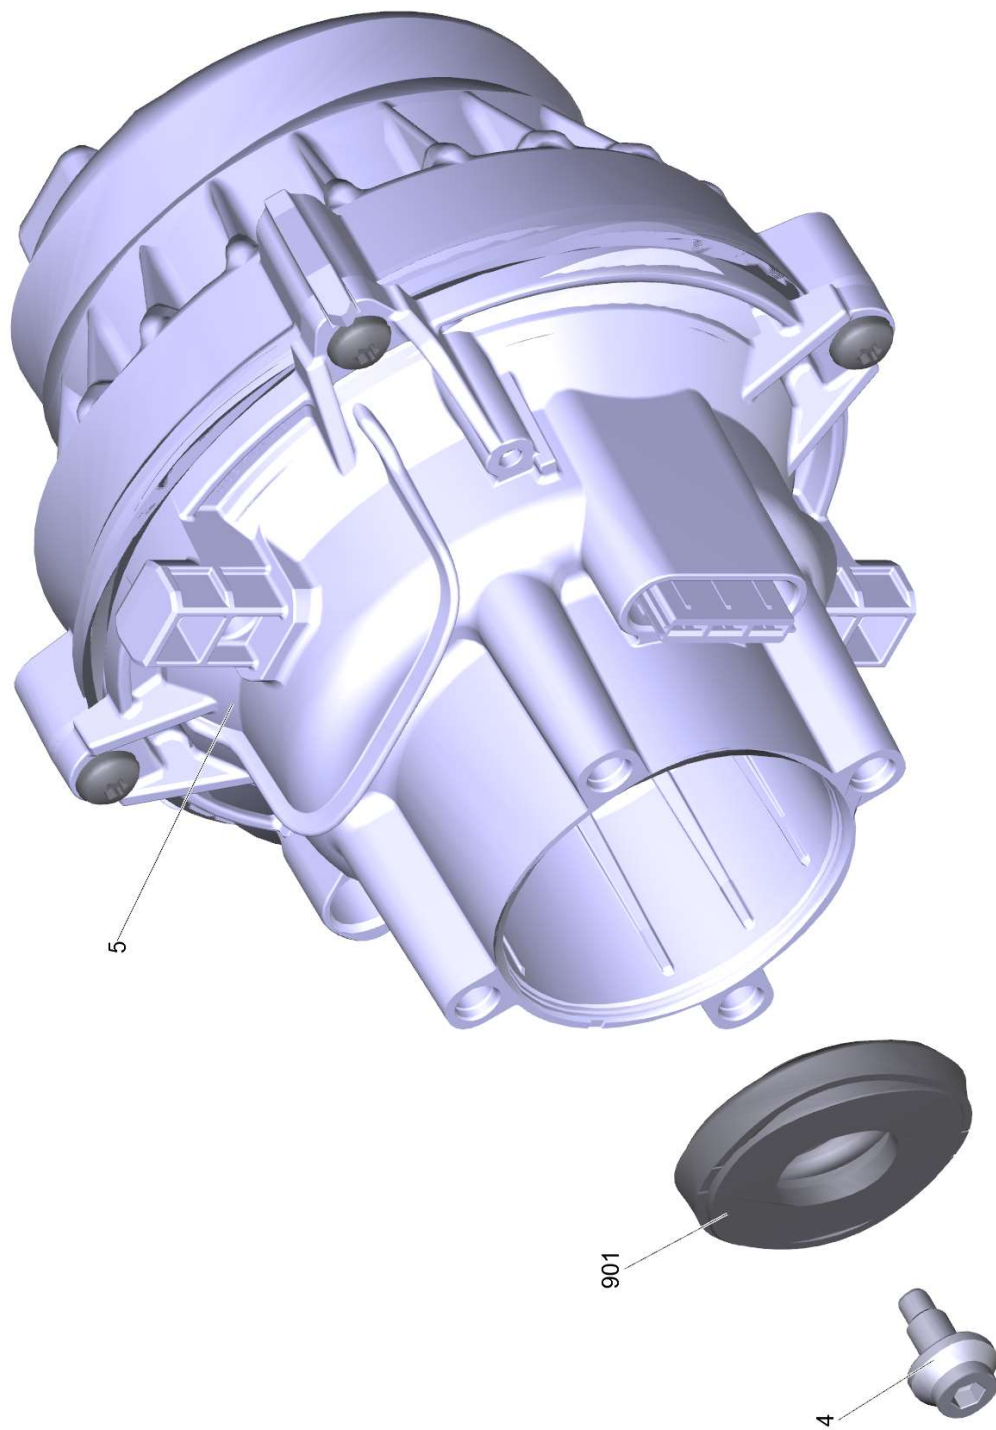

**901 Motor complete for replacement K5 NCR \*EU (4.100-707.0)**

Home and Garden \ High pressure cleaner cold water \ Electric motor \ K 5 \ K 5 Compact \*CH \ Pump set complete K5 \*CH NCR \ Motor complete for replacement K5 NCR \*EU

# 901 Motor complete for replacement K5 NCR \*EU (4.100-707.0)

Home and Garden \ High pressure cleaner cold water \ Electric motor \ K 5 \ K 5 Compact \*CH \ Pump set complete K5 \*CH NCR \ Motor complete for replacement K5 NCR \*EU

POS	Article no.	Description	Quantity	Unit
4	9.086-233.0	Screw wobble plate	1	PC
5		Motor complete K5 NCR H85 WCM3.5	1	PC
901	9.001-671.0	Wobble plate	1	PC