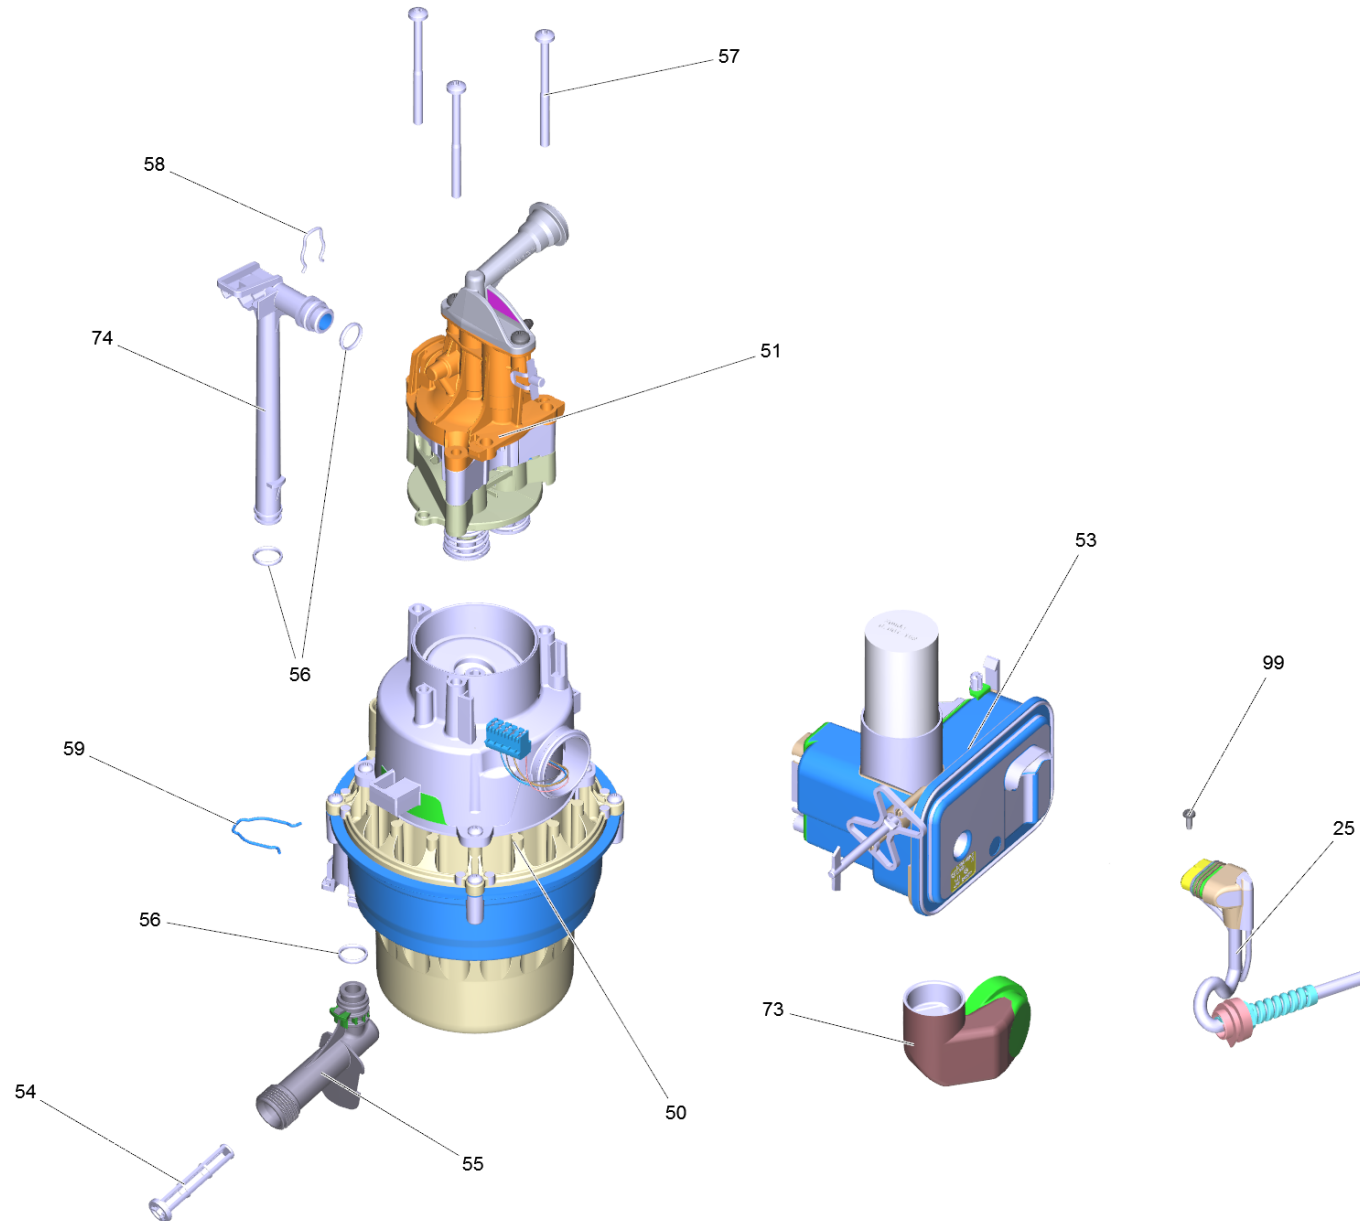

2 Pump set complete K7 2016

Home and Garden \ High pressure cleaner cold water \ Electric motor \ K 7 \ K 7 Full Control *EU \ Spare parts list K7 Full Control *EU \ Pump set complete K7 2016

2 Pump set complete K7 2016

Home and Garden \ High pressure cleaner cold water \ Electric motor \ K 7 \ K 7 Full Control *EU \ Spare parts list K7 Full Control *EU \ Pump set complete K7 2016

KÄRCHER

POS	Article no.	Description	Quantity	Unit
51		Pump head complete K7 *EU	1	PC
50	4.624-311.0	Motor complete replacement K7	1	PC
53	4.800-005.3	Electric box complete	1	PC
59	5.048-065.0	Clamp pipe intake	1	PC
58	5.048-915.0	Clamp	1	PC
73	5.363-827.0	Connection electric box A-bearing plate	1	PC
55	5.443-015.0	Tube intake	1	PC
74	5.443-654.0	Tube Ruecklauf WCM K7 D117	1	PC
54	5.731-011.0	Fine filter	1	PC
57	6.303-042.0	Screw M6x80	3	PC
56	6.363-610.0	O-Ring seal 13 x 3 -NBR	3	PC
25	6.650-486.3	Cable with plug *EU	1	PC
99	7.303-031.0	Screw M4x10 -St-P2R (In6Rd)	1	PC