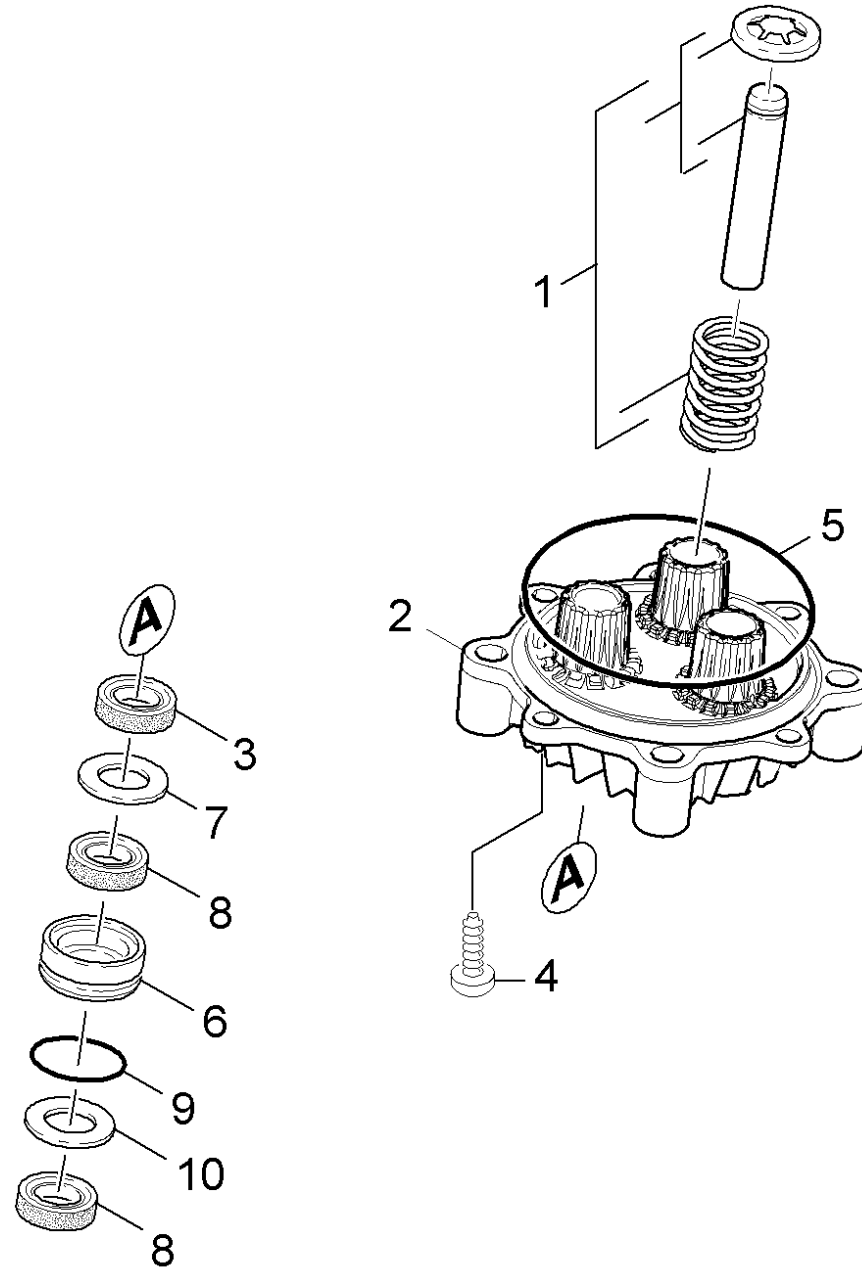

## 22 Thrust guidance

Home and Garden \ High pressure cleaner cold water \ Electric motor \ Others \ Xpert HD 7140 Plus \*EU \ Spare parts list Xpert HD 7140 Plus \*EU \ Pump set \ Thrust guidance

## 22 Thrust guidance

Home and Garden \ High pressure cleaner cold water \ Electric motor \ Others \ Xpert HD 7140 Plus \*EU \ Spare parts list Xpert HD 7140 Plus \*EU \ Pump set \ Thrust guidance

**KÄRCHER**

POS	Article no.	Description	Quantity	Unit
1	4.553-230.0	Piston complete	1	PC
2	5.061-018.3	Thrust guidance	1	PC
3	6.365-001.0	Grooved ring 12x20x4/6	3	PC
4	7.303-047.0	Screw M6x16 -St-R3R (In6Rd)	2	PC
5	6.363-077.0	O-Ring seal 75x3	1	PC
6	5.112-726.0	Bush	3	PC
7	5.116-093.0	Washer	3	PC
8	6.365-477.0	Grooved ring 12x20x5,3/2,8	6	PC
9	6.362-376.0	O-Ring seal 24,0 X 1,5	3	PC
10	5.115-721.0	Washer	3	PC