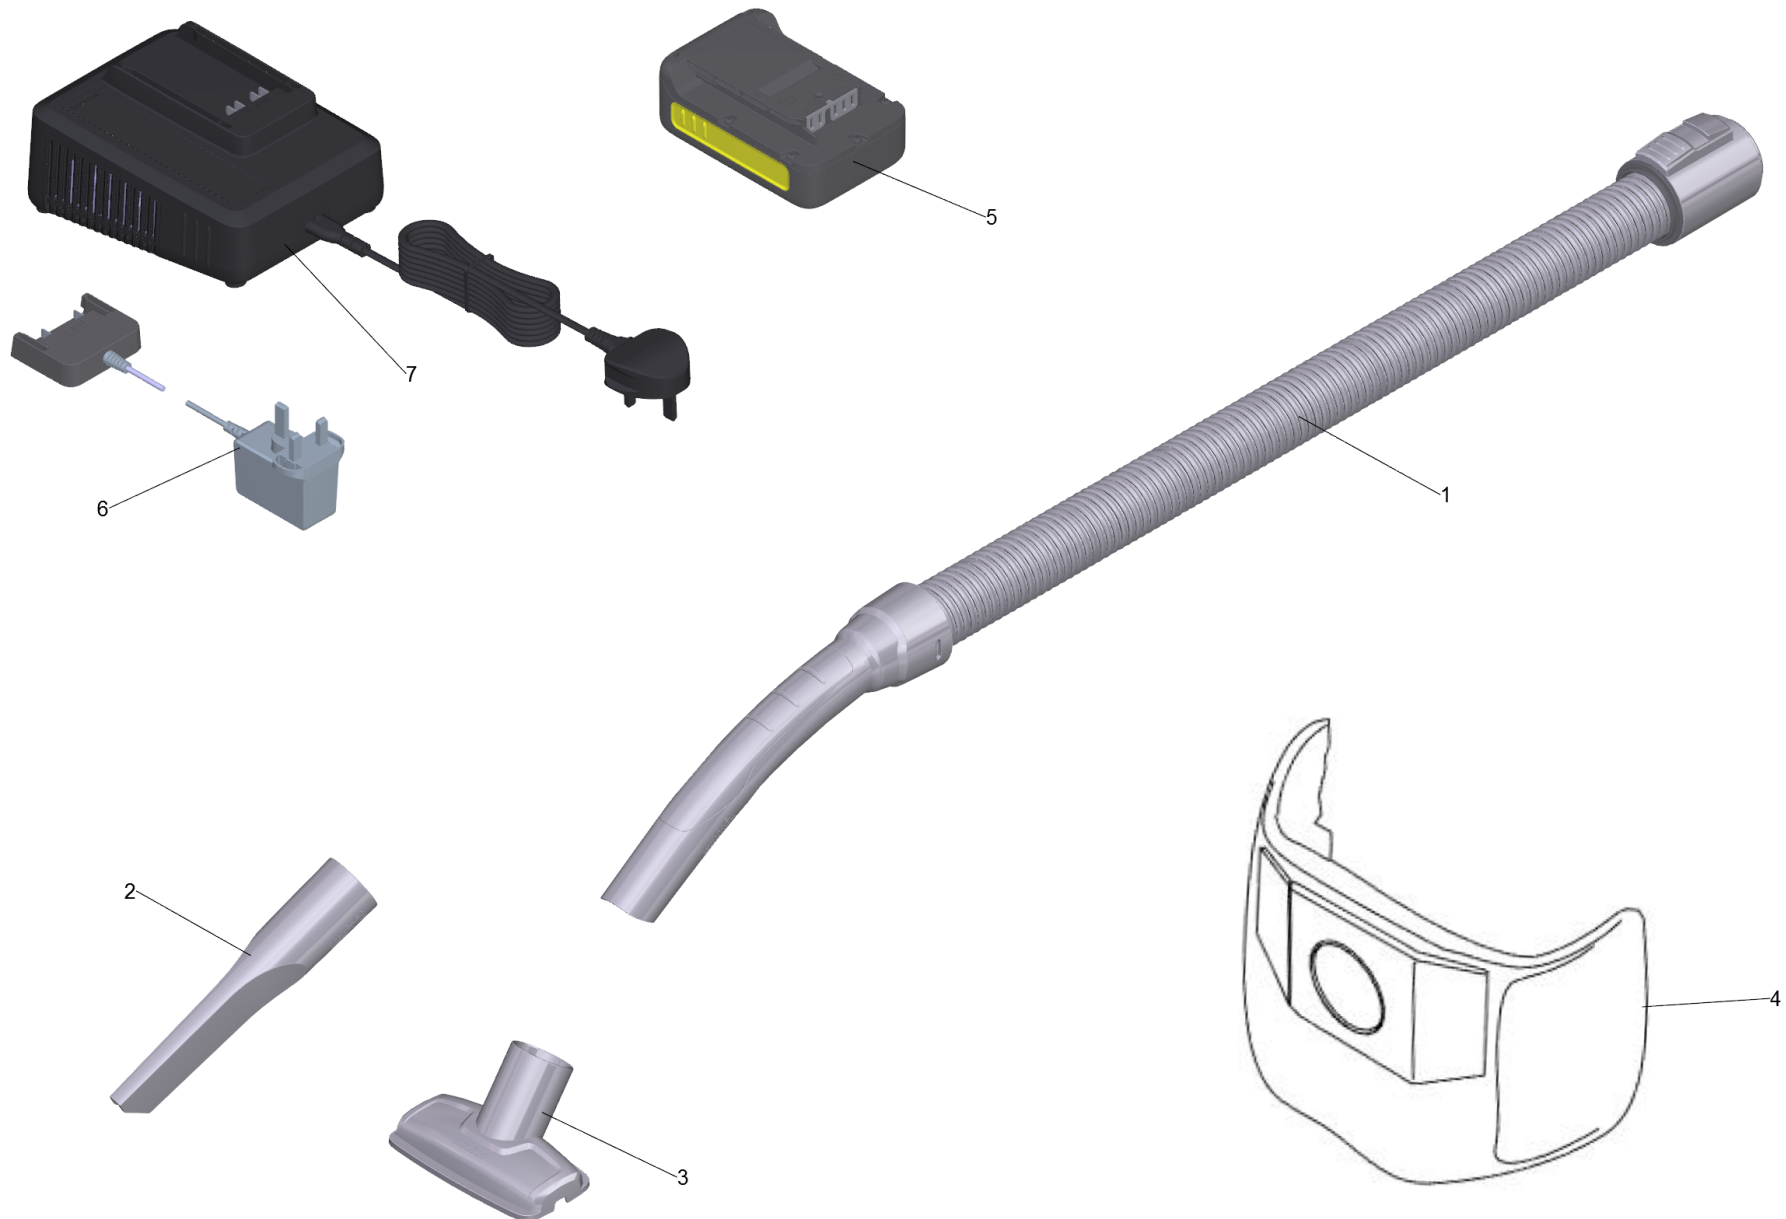

30 ACCESSORIES

Home and Garden \ Vacuum cleaner \ Wet-/Dry vacuum cleanerwet \ WD 1 Compact Battery *INT \ ACCESSORIES

30 ACCESSORIES

Home and Garden \ Vacuum cleaner \ Wet-/Dry vacuum cleanerwet \ WD 1 Compact Battery *INT \ ACCESSORIES

POS	Article no.	Description	Quantity	Unit	Remark
1	9.754-445.0	Hose completely extruded	1	PC	
2	9.765-274.0	Crevice nozzle DN35	1	PC	
3	9.765-275.0	Upholstery nozzle DN35	1	PC	
4	2.863-297.0	Filter bags WD 1 Compact Battery 5pc.	1	PC	
5	2.445-034.0	Battery Power 18/25 DW *INT	1	PC	
5	2.445-035.0	Battery Power 18/50 DW *INT	1	PC	
6	6.445-050.3	Plug-in charger packaged 18/5 *EU	1	PC	*EU
6	6.445-052.3	Plug-in charger packaged 18/5 *GB	1	PC	*GB
6	6.445-054.3	Plug-in charger Battery Power 18/5 *JP	1	PC	*JP
6	6.445-056.3	Plug-in charger Battery Power 18/5 *AU	1	PC	*AU
7	2.445-050.0	Battery charger Battery Power+ 18/60 *AU	1	PC	18V/6,0A *AU
7	2.445-057.0	Uni-Charger Battery Power+ 18-36/60 *AU	1	PC	18/36V - 2,5-6,0A *AU
7	2.445-056.0	Uni-Charger Battery Power+ 18-36/60 *JP	1	PC	18/36V - 2,5-6,0A *JP
7	2.445-055.0	Uni-Charger Battery Power+ 18-36/60 *GB	1	PC	18/36V - 2,5-6,0A *GB
7	2.445-054.0	Uni-Charger Battery Power+ 18-36/60 *EU	1	PC	18/36V - 2,5-6,0A *EU
7	2.445-052.0	Battery charger Battery Power+ 18/60 *CUL	1	PC	18V/6,0A *US
7	2.445-038.0	Fast battery recharger Battery Power 18 V *JP	1	PC	18V/2,5A *JP
7	2.445-048.0	Battery charger Battery Power+ 18/60 *JP	1	PC	18V/6,0A *JP
7	2.445-046.0	Battery charger Battery Power+ 18/60 *GB	1	PC	18V/6,0A *GB
7	2.445-044.0	Battery charger Battery Power+ 18/60 *EU	1	PC	18V/6,0A *EU
7	2.445-040.0	Fast battery recharger Battery Power 18 V *AU	1	PC	18V/2,5A *AU
7	2.445-036.0	Fast battery recharger Battery Power 18 V *GB	1	PC	18V/2,5A *GB
7	2.445-032.0	Fast battery recharger Battery Power 18 V *EU	1	PC	18V/2,5A *EU
7	2.445-058.0	Uni-Charger Battery Power+ 18-36/60 *CUL	1	PC	18/36V - 2,5-6,0A *US