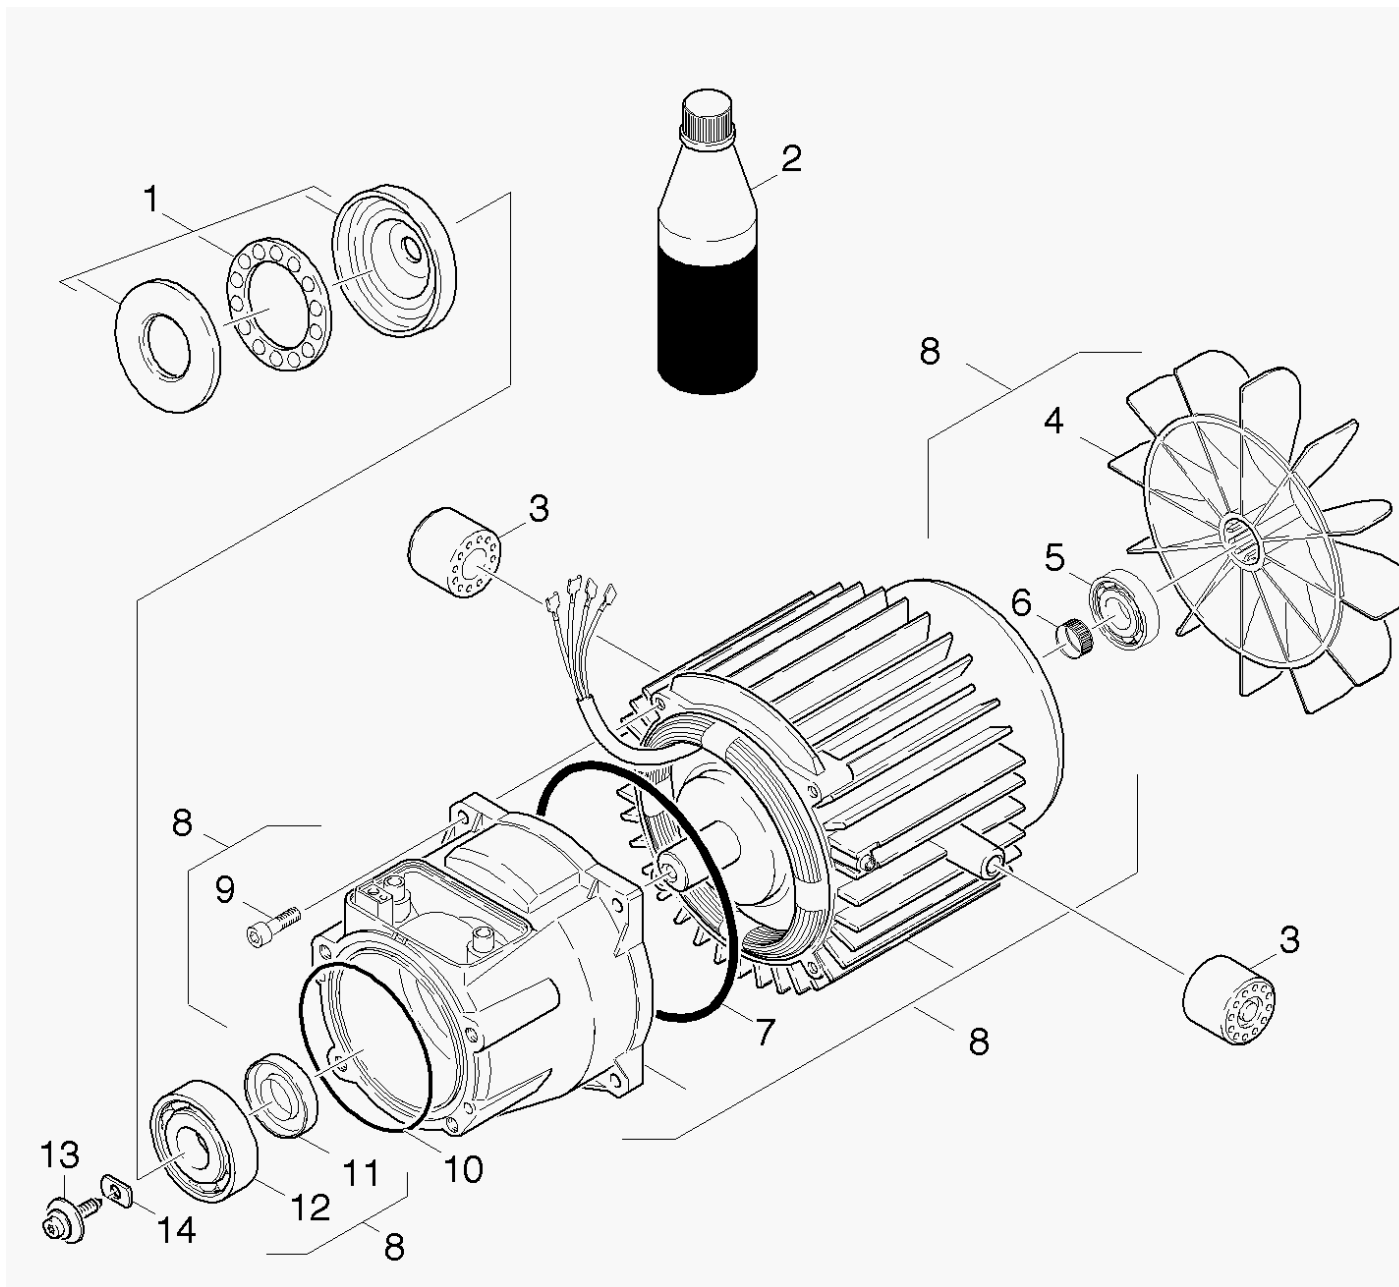

30 Motor

Home and Garden \ High pressure cleaner cold water \ Electric motor \ K 6 \ K 6.80M-PL-WB *EU \ Spare parts list K 6.80 \ Motor

30 Motor

Home and Garden \ High pressure cleaner cold water \ Electric motor \ K 6 \ K 6.80M-PL-WB *EU \ Spare parts list K 6.80 \ Motor

POS	Article no.	Description	Quantity	Unit
5	7.401-128.0	Ball bearing 6202-2RS -Wälzl.St DIN 625	1.000	ST
12	7.401-155.0	Ball bearing 6304-WAELZLAGERST DIN 625	1.000	ST
4	5.600-060.0	Blower wheel	1.000	ST
13	6.304-048.0	Cylinder head screw M6x19	1.000	ST
2	6.288-050.0	Engine oil 1L	1.000	ST
7	5.363-590.0	Joint ring	1.000	ST
8	4.623-723.0	Motor complete K6.8X *SA	1.000	ST
	Item text1: 1.397-605.0			
8	4.623-589.0	Motor complete only for replacement K6 *	1.000	ST
	Item text1: 1.397-100.0/-102.0/-201.0/-204.0/-205.0/ -207.0 / 1.397-500.0 / -502.0 / -601.0 /-604.0 /-606.0			
10	6.362-471.0	O-Ring seal 80,0 X 3,0 -NBR 70	1.000	ST
11	6.367-051.0	Rotary shaft seal -20X37X8 NBR	1.000	ST
3	5.767-005.0	Rubber buffer	2.000	ST
9	6.303-320.0	Screw M 5x 20-St-R2R	4.000	ST
6	6.343-218.0	Tolerance ring 15x6	1.000	ST
14	5.116-090.0	Washer TS-EINLAGE	1.000	ST
	Item text1: 1.397-605.0			
1	6.401-291.0	Wobble plate	1.000	ST
	Item text1: 1.397-605.0			
1	6.401-349.0	Wobble plate	1.000	ST
	Item text1: 1.397-100.0/-102.0/-201.0/-204.0/-205.0/-207.0 1.397-500.0/-502.0/-601.0/-604.0/-604.0			