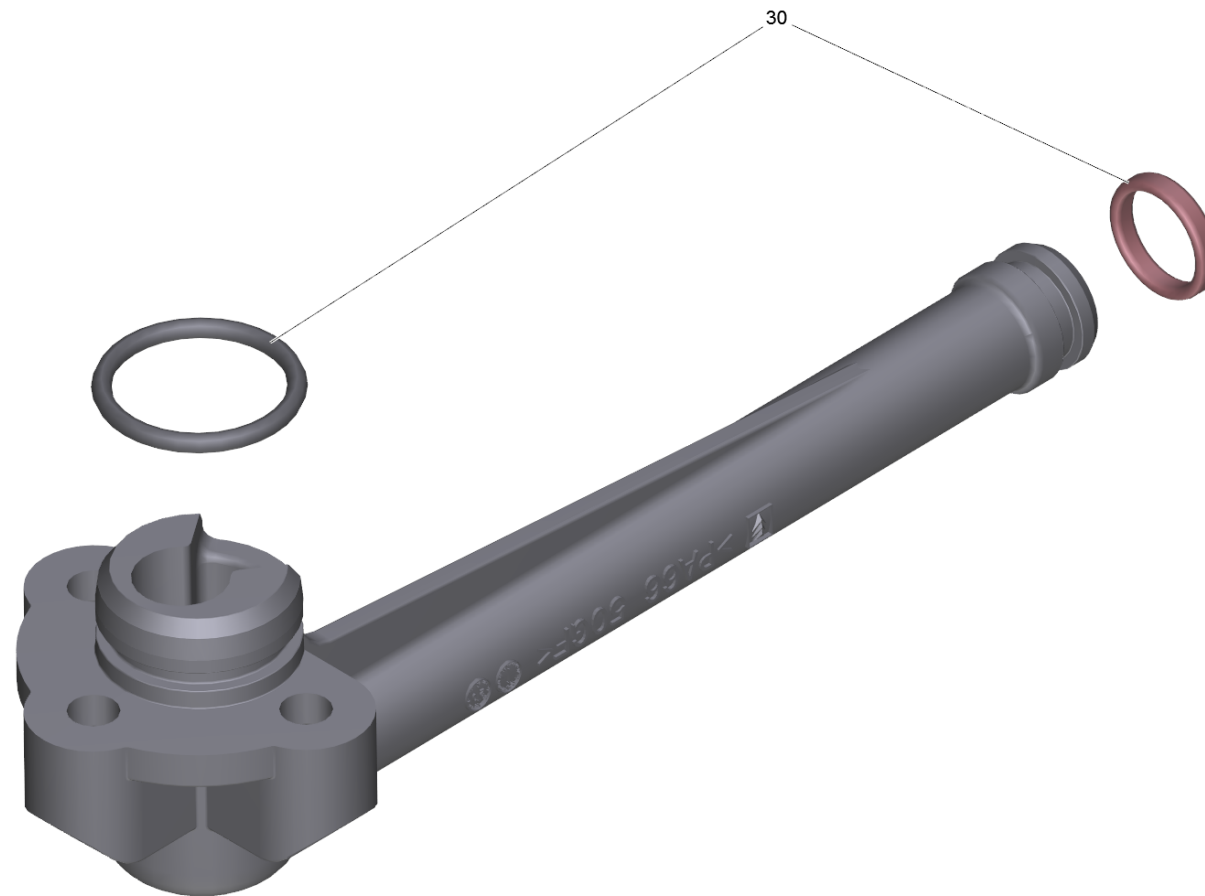

30 Manifold fitting K5 FC kpl (9.013-346.0)

Home and Garden \ High pressure cleaner cold water \ Electric motor \ K 5 \ K 5 Full Control Home *EU \ Spare parts list K5 FC Home*EU \ Pump set K5 FC *EU \ Pump cpl. FC K5 \ Manifold fitting K5 FC kpl

POS	Article no.	Description	Quantity	Unit
30	9.002-444.0	kIT O-ring Manifold fitting pump K5 FC	1	PC