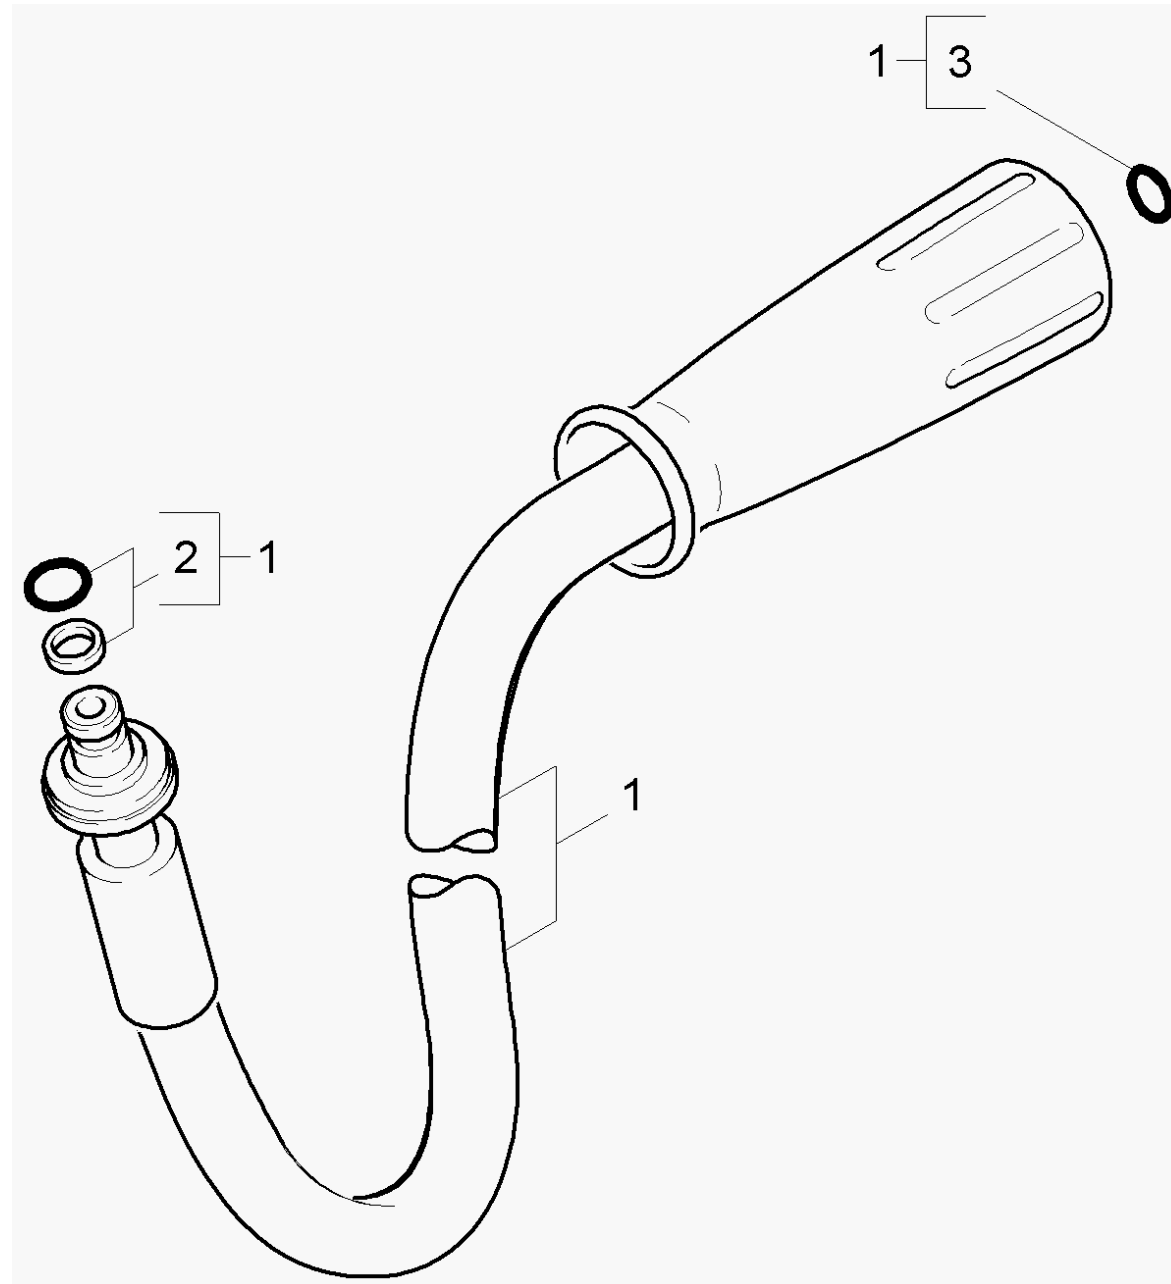

117 High pressure hose

Professional \ High pressure cleaner hotwater \ Electric motor \ HDS 558 C ECO *EU \ Spare parts list HDS 558 C Eco \ Accessories \ High pressure hose

117 High pressure hose

Professional \ High pressure cleaner hotwater \ Electric motor \ HDS 558 C ECO *EU \ Spare parts list HDS 558 C Eco \ Accessories \ High pressure hose

POS	Article no.	Description	Quantity	Unit
1	6.390-185.0	Hose assembly DN8 max.31,5MPa 15m	1.000	ST
	Item text1: 1.170-621.0			
2	6.362-365.0	O-Ring seal complete 1ST.-R.- 7,65X 1,7	1.000	ST
3	2.880-990.0	Spare part set O-Ring 5x -Kaercher	1.000	ST