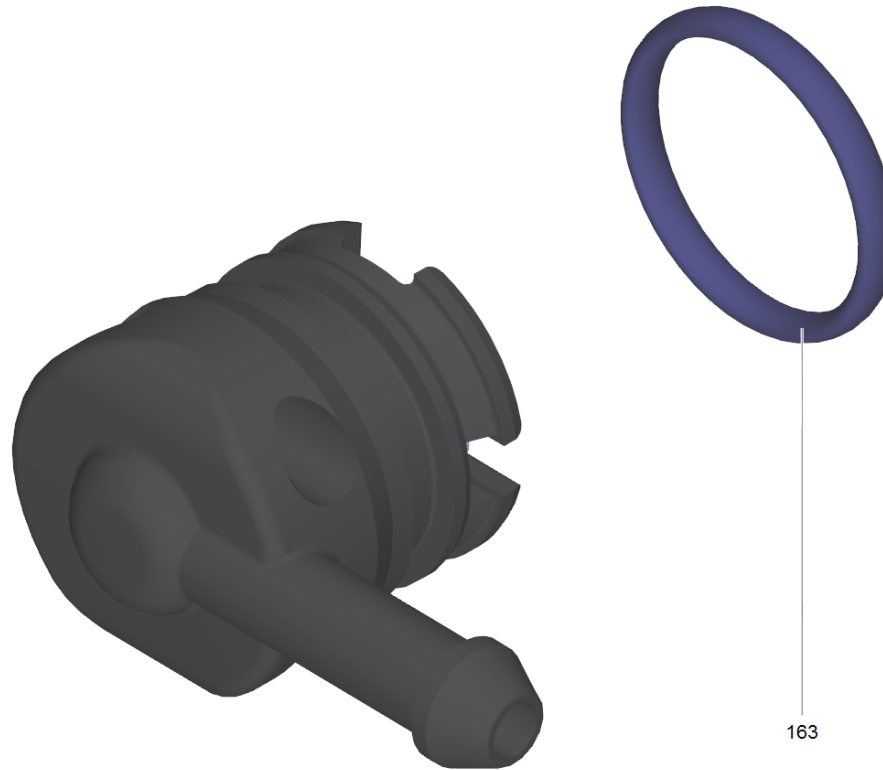

22 Plug complete (4.580-702.0)

Home and Garden \ High pressure cleaner cold water \ Electric motor \ K 6 \ K 6.300 *EU \ Spare parts list K6.3xx WCM \ Pump set \ Cylinder head \ Plug complete

22 Plug complete (4.580-702.0)

Home and Garden \ High pressure cleaner cold water \ Electric motor \ K 6 \ K 6.300 *EU \ Spare parts list K6.3xx WCM \ Pump set \ Cylinder head \ Plug complete

POS	Article no.	Description	Quantity	Unit
163	6.362-030.0	O-Ring seal 15x2 90 Shore IRHD	1	PC