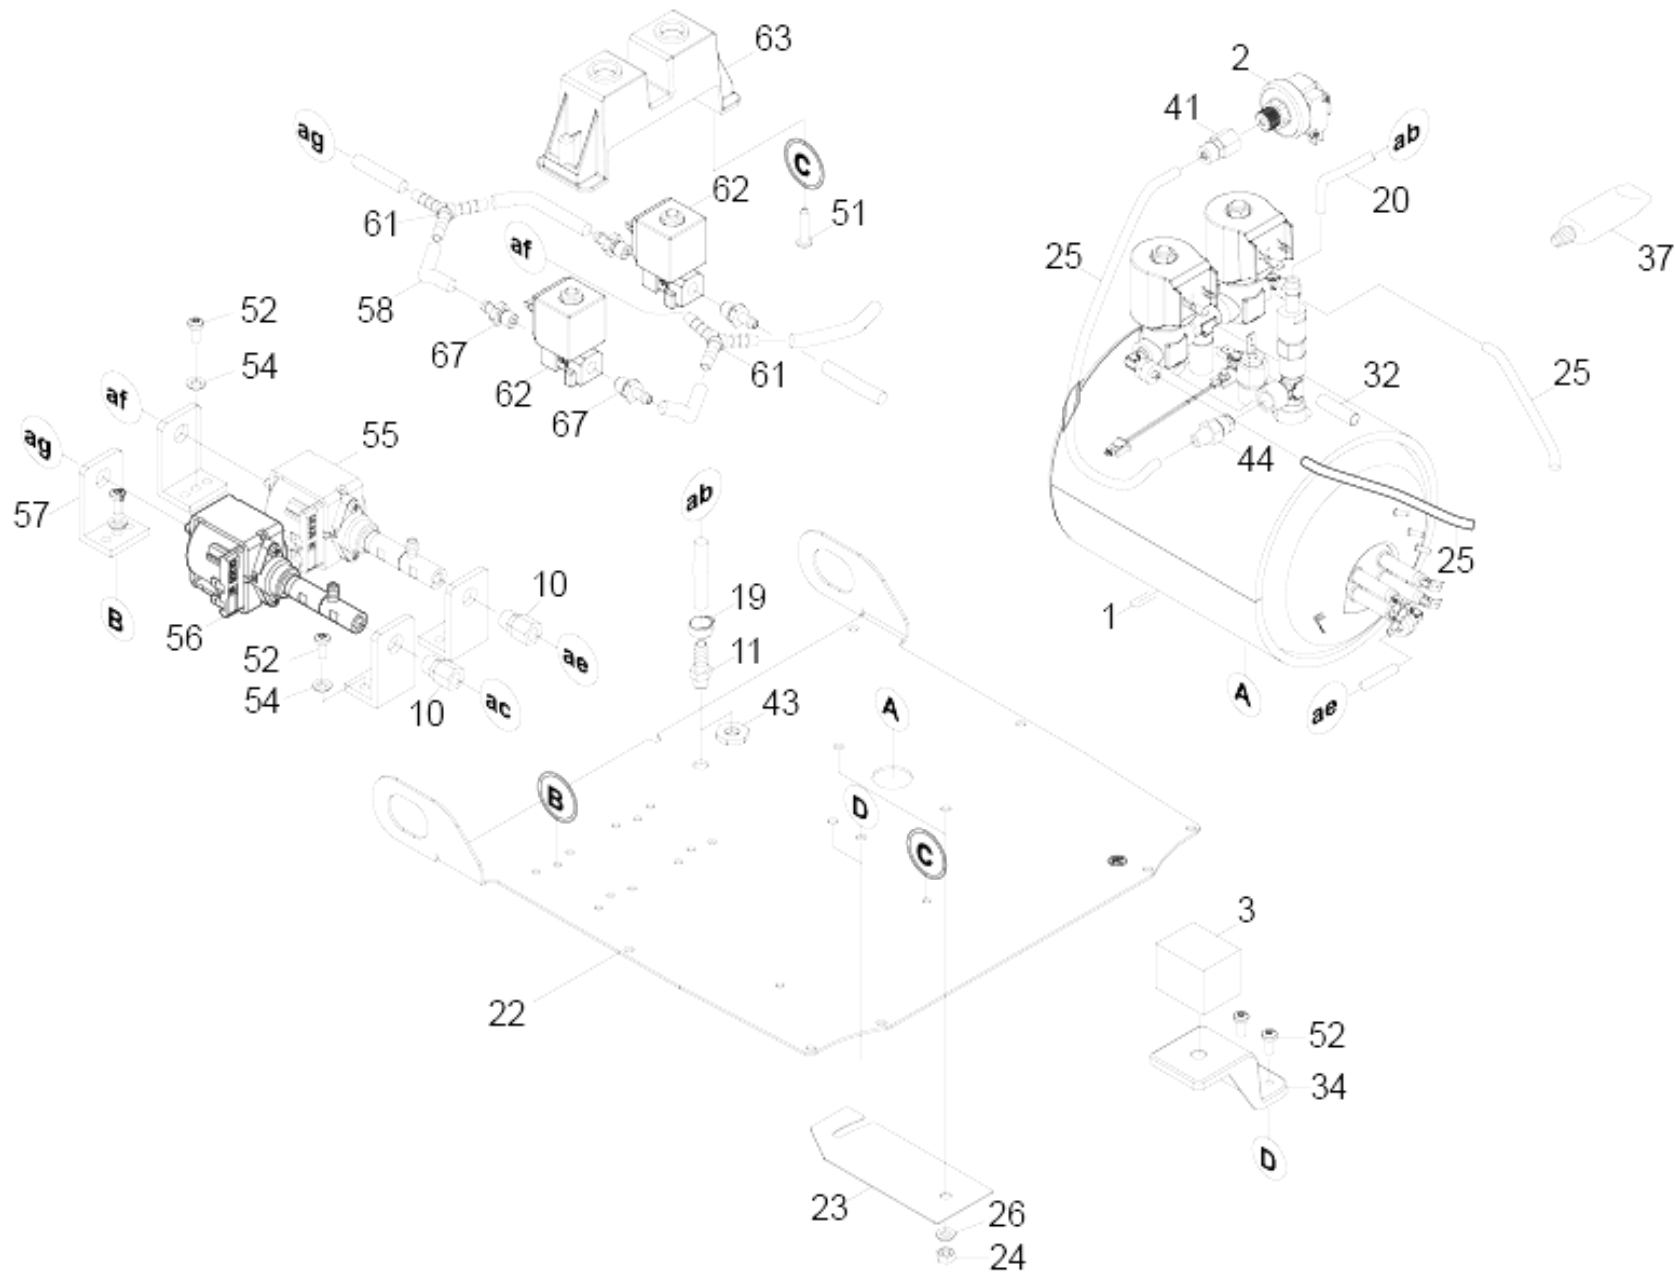

190 Boiler complete SGV 8/5

Professional \ Steamer \ SGV 8/5 *EU \ Spare parts list SGV 8/5 \ Boiler complete SGV 8/5

190 Boiler complete SGV 8/5

Professional \ Steamer \ SGV 8/5 *EU \ Spare parts list SGV 8/5 \ Boiler complete SGV 8/5

POS	Article no.	Description	Quantity	Unit	valid from	valid until	Remark	Foot note text
57	6.401-482.0	Bearing rubber pump	4	PC				
1	4.402-003.0	Boiler replacement	1	PC		10740	Buerkert	
1	4.402-046.0	Boiler replacement mit Duo OLAB	1	PC	10741		OLAB	
71		Cable tie blue	1	PC				
70		Cable tie red	1	PC				
23	5.007-247.0	Cover plate drain screw	1	PC				
24	7.311-003.0	Hexagon nut M6 -8-A2E ISO 4032	2	PC				
34	5.044-172.0	Holder pressure switch	1	PC				
63	5.044-146.0	Holder valve	1	PC				
58	6.391-336.0	Hose	2,4	m				
19	6.388-701.0	Hose clip with insert 13,3	2	PC				
61	6.389-002.0	Hose coupling Y-Tuelle Y5 MS	2	PC				
25	6.391-005.0	Hose PTFE 6x4	1,3	m				TO ORDER AS CUT GOODS
11	6.409-000.0	Nipple	1	PC				
67	5.443-480.0	Nipple	4	PC				
43	6.310-196.0	Nut G1/8" / h=4mm	1	PC				
22	4.038-002.0	Plate bottom complete	1	PC				
2	6.402-064.0	Pressure switch	1	PC				
55	4.472-003.0	Pump complete ULKA EX5	1	PC				
10	6.386-612.0	Screw connector 4,0 G1/8	2	PC				
41	6.386-622.0	Screw connector 4,0-G1/8	1	PC				
44	6.389-116.0	Screw connector 4,0-R1/4	1	PC				
52	7.306-181.0	Screw M5x12-A2-70 (In6Rd)	6	PC				
51	7.306-185.0	Screw M5x35-A2-70 (In6Rd)	2	PC