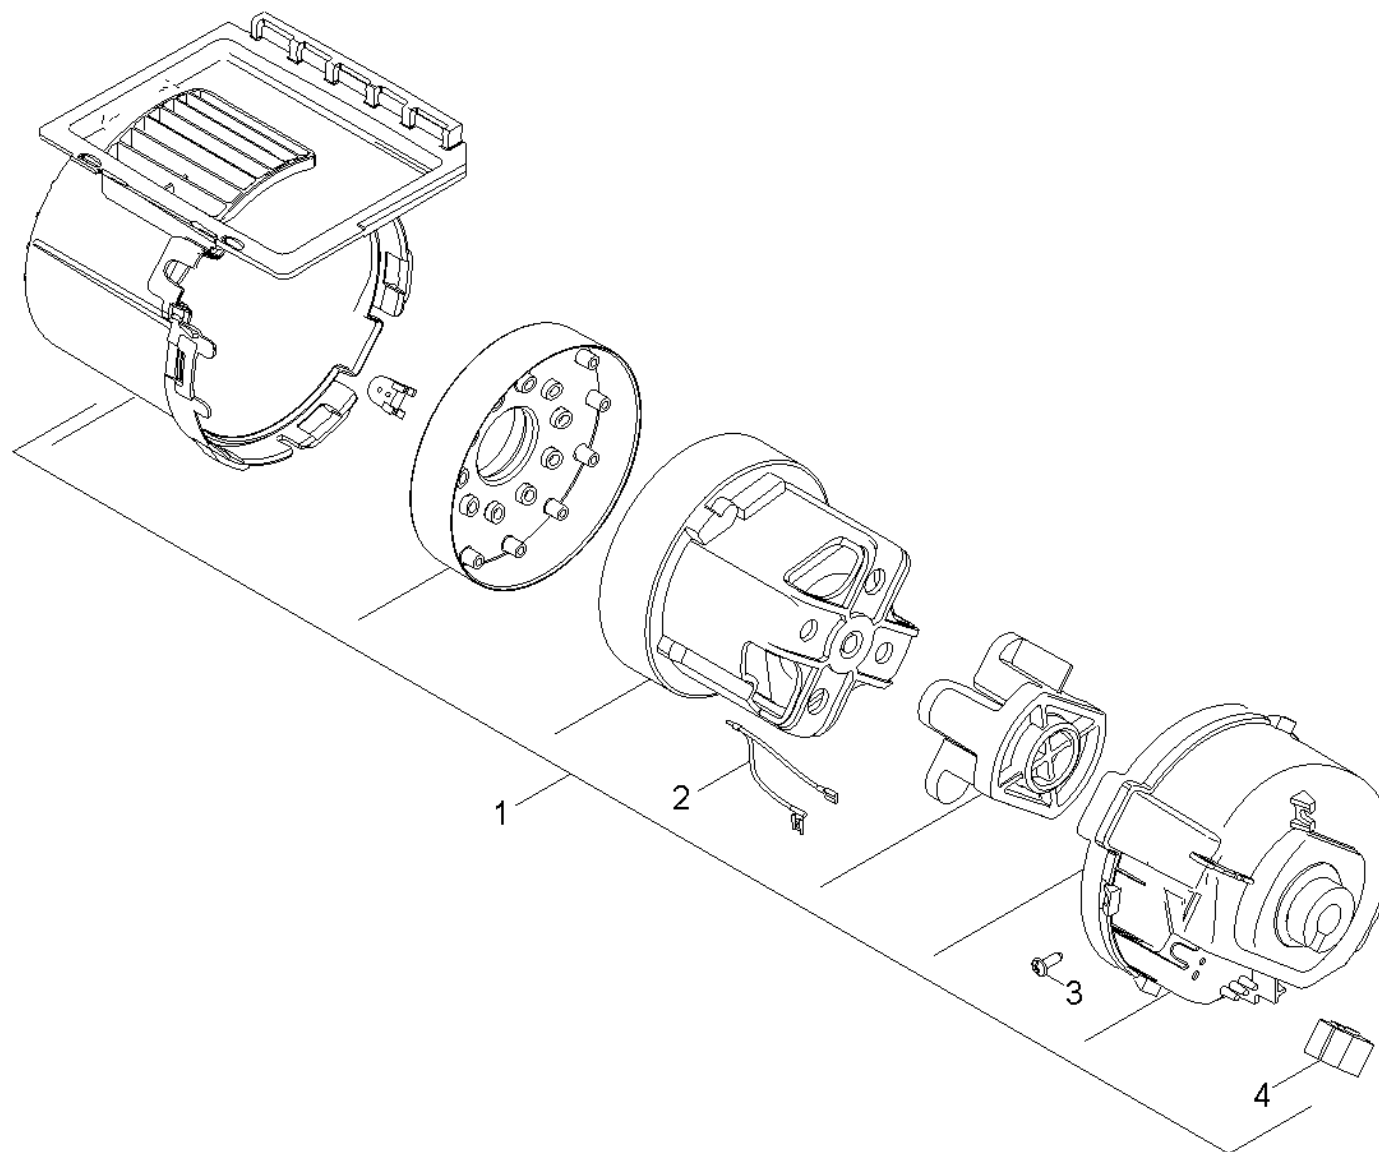

30 Vacuum motor

Overview technical documents/Professional/Vacuum cleaner/Dry vacuum cleaner/CV 38/2 *EU (1.033-315.0)/Spare parts list CV 38/2, CV 48/2/30 Vacuum motor

30 Vacuum motor

Overview technical documents/Professional/Vacuum cleaner/Dry vacuum cleaner/CV 38/2 *EU (1.033-315.0)/Spare parts list CV 38/2, CV 48/2/30 Vacuum motor

Rez.daļas/nodil.pakļ.daļas	Poz.	Materiāla Nr.	Nosaukums	Daudzums	Pārdoš. vienība
X-X	1	4.060-793.0	Motor housing complete	1.000	ST
	2	6.649-760.0	Cable vacuum motor	2.000	ST
	3	7.303-106.0	Skrūve 4x12 -10.9-R2R (IN6RD)	4.000	ST
	4	6.643-551.0	Strip terminal	1.000	ST