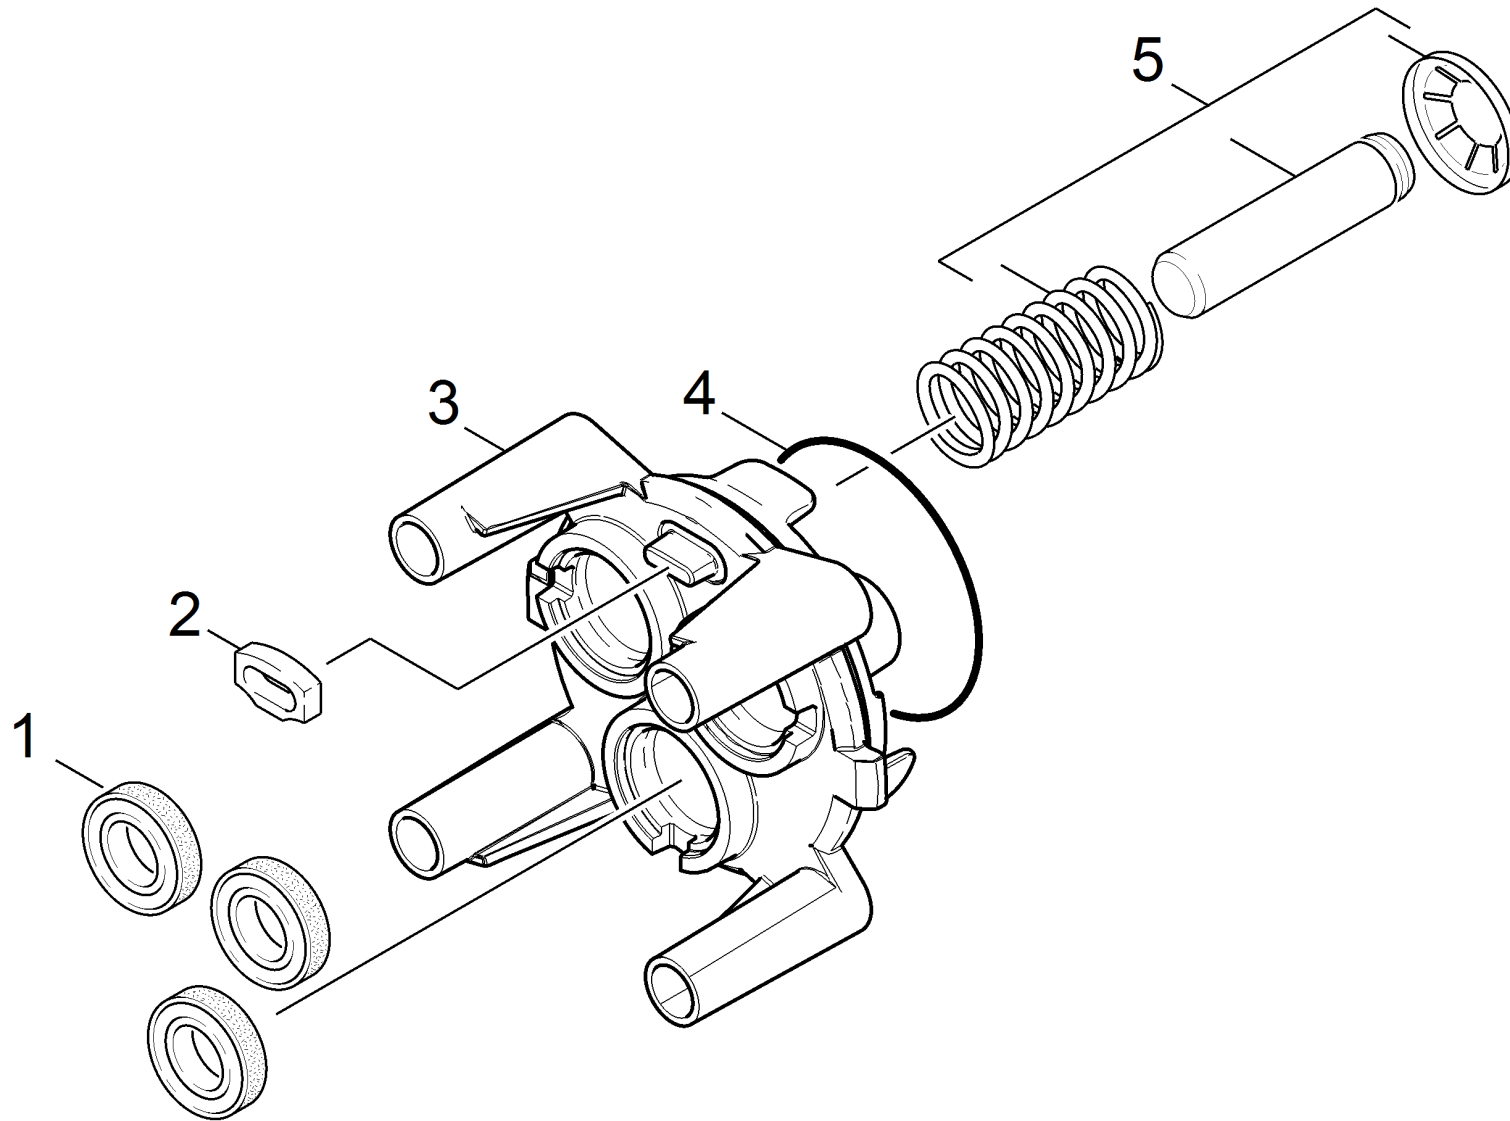

24 Thrust guidance

Home and Garden \ High pressure cleaner cold water \ Electric motor \ K 3 \ K 3.700 *EU \ Spare parts list K3.700 Modul Range \ Pump set \ Thrust guidance

24 Thrust guidance

Home and Garden \ High pressure cleaner cold water \ Electric motor \ K 3 \ K 3.700 *EU \ Spare parts list K3.700 Modul Range \ Pump set \ Thrust guidance

POS	Article no.	Description	Quantity	Unit
1	6.964-026.0	Grooved ring	3	PC
4	9.080-426.0	O-Ring seal 62x3 NBR 70Shore	1	PC
5	9.001-927.0	Piston complete	3	PC
2	9.037-441.0	Spacer electric box WCM	1	PC
3	9.042-149.0	Thrust guidance	1	PC