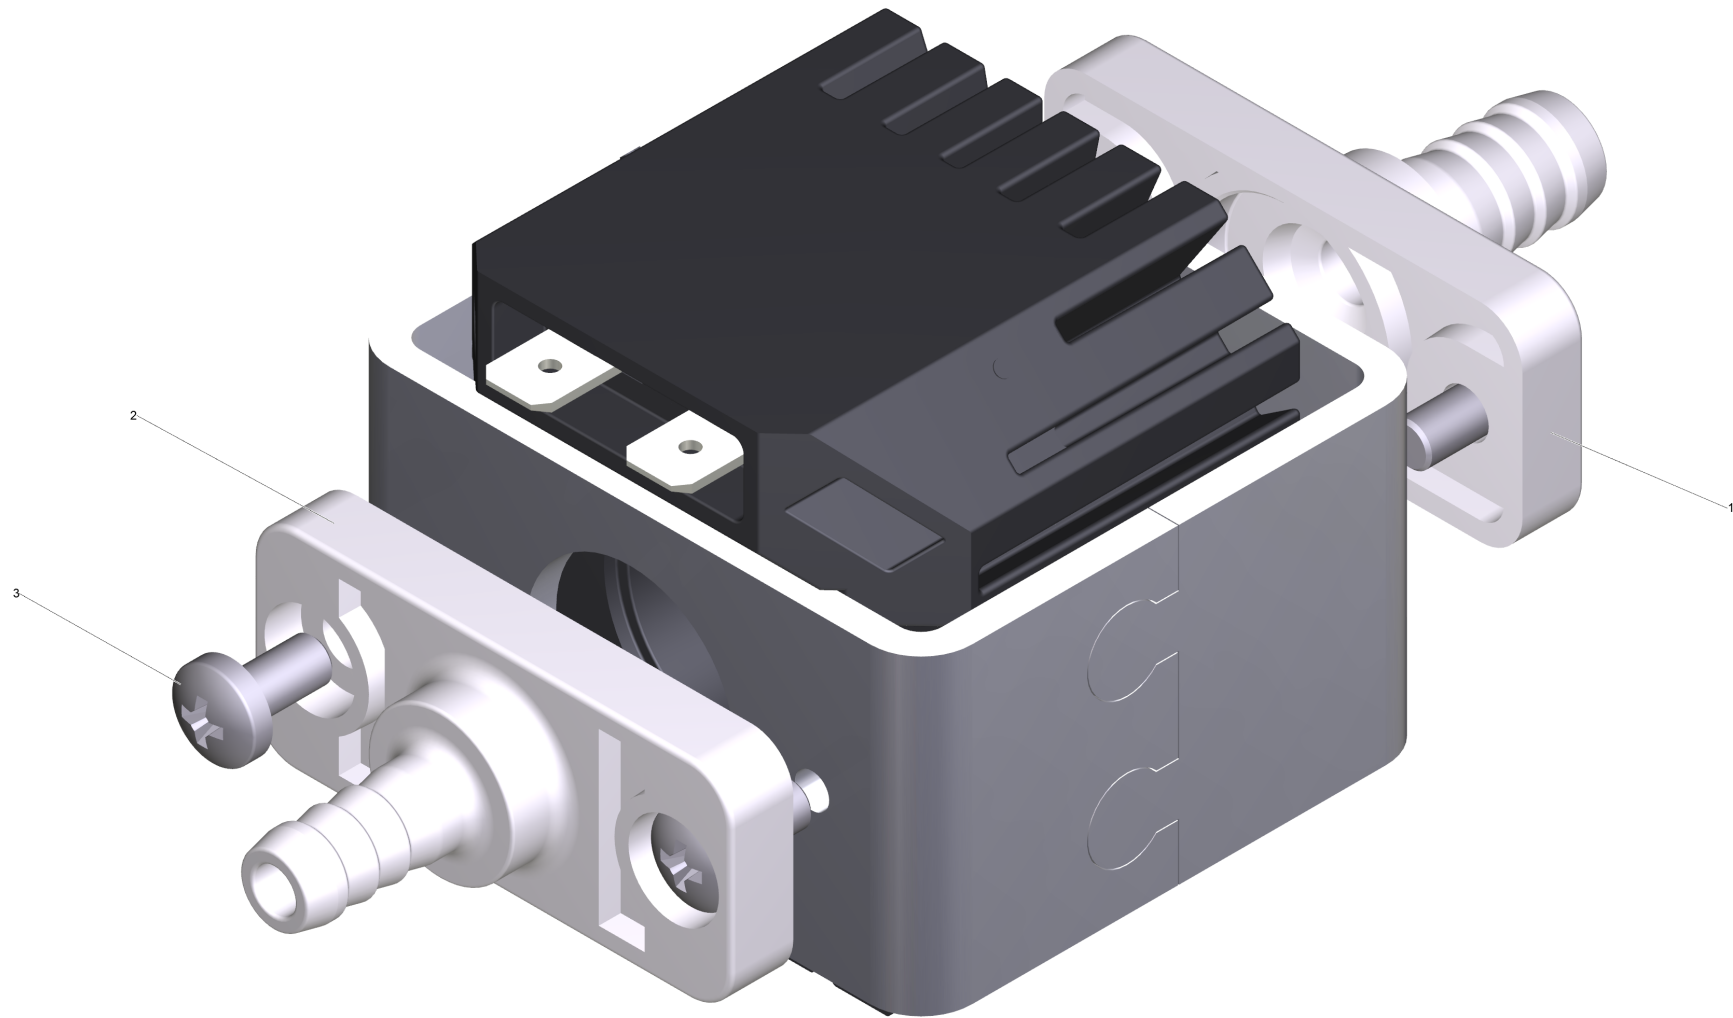

48 Pump for replacement 230V-GOTEC (4.610-105.0)

Home and Garden \ Spray extraction \ Puzzi 8/1 C with floor nozzle *EU \ Pump for replacement 230V-GOTEC

48 Pump for replacement 230V-GOTEC (4.610-105.0)

Home and Garden \ Spray extraction \ Puzzi 8/1 C with floor nozzle *EU \ Pump for replacement 230V-GOTEC

POS	Article no.	Description	Quantity	Unit
1	5.443-439.0	Hose stem D9,5	1	PC
2	5.443-663.0	Hose stem D 7,5	1	PC
3	7.306-236.0	Screw M4x6 -8.8 (In6Rd)	4	PC