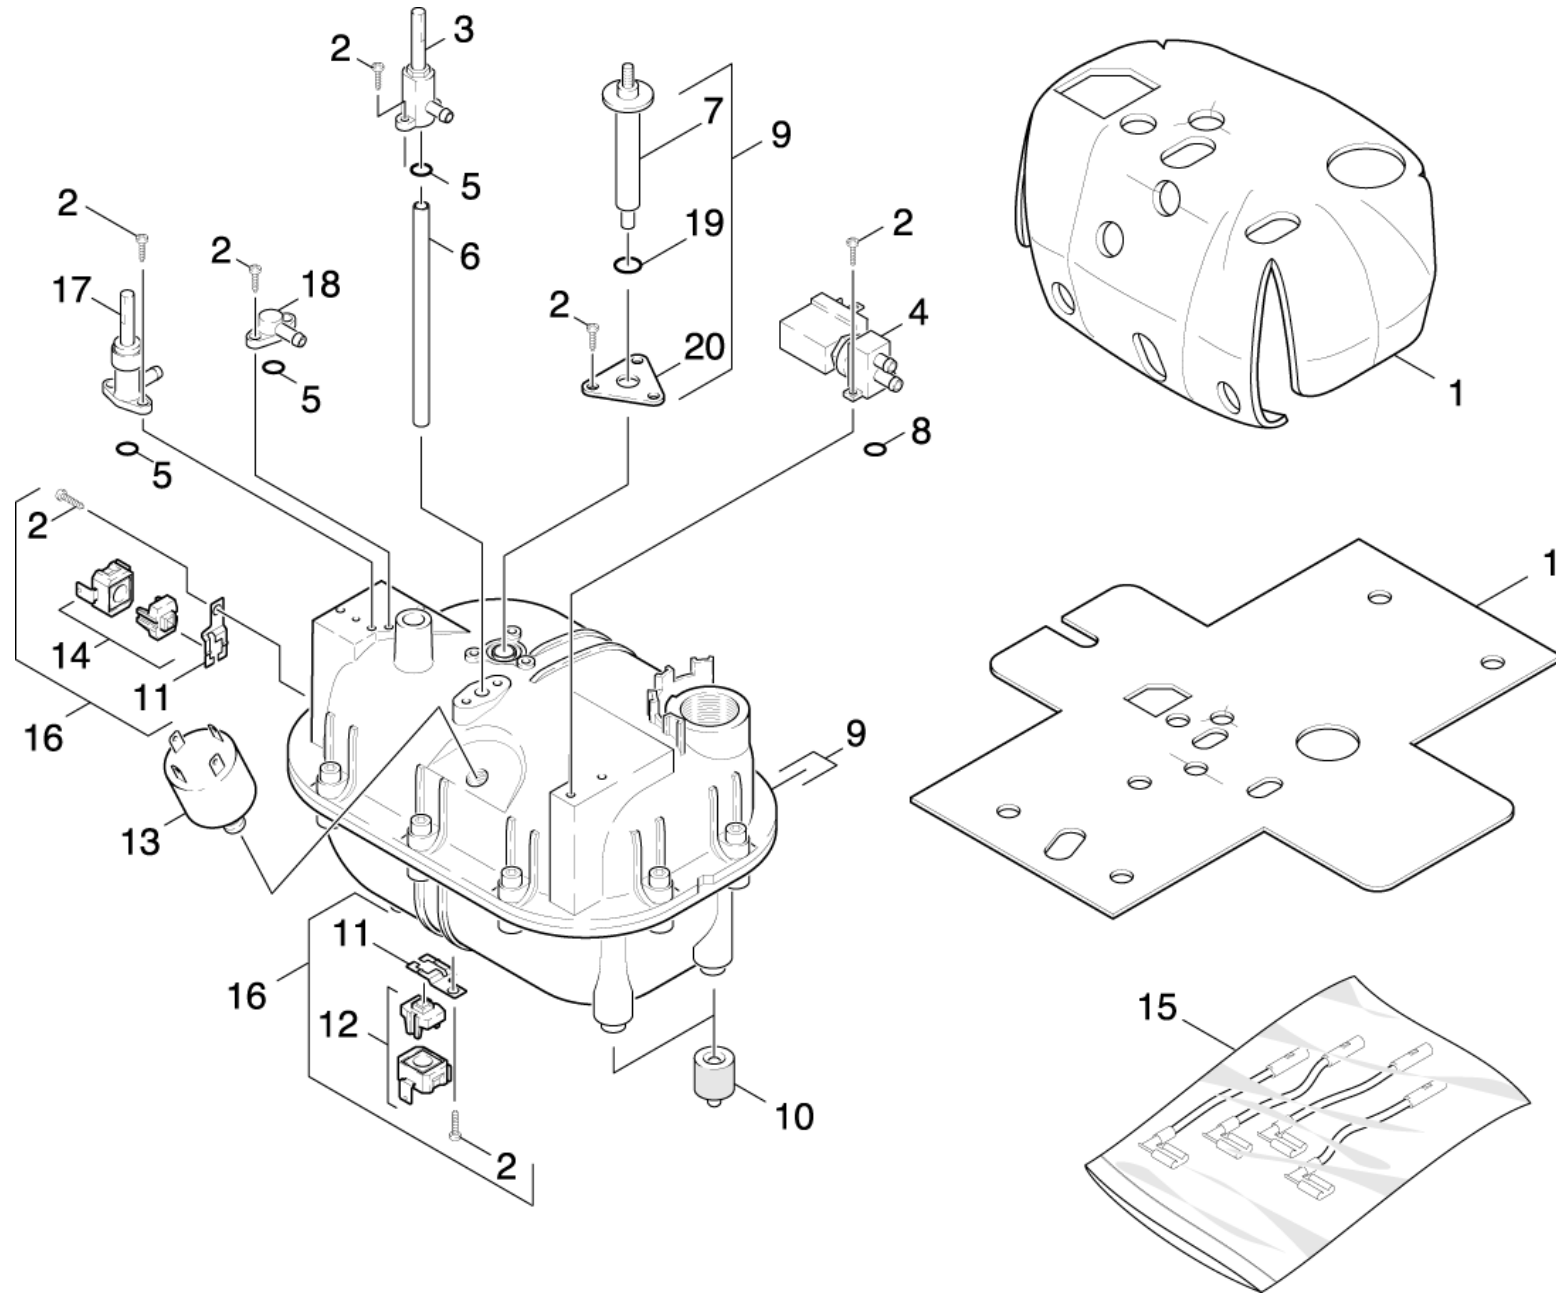

20 Steam drum

Professional \ Steamer \ DE 4002 *EU \ Spare parts list VAP DE 4002 \ Steam drum

20 Steam drum

Professional \ Steamer \ DE 4002 *EU \ Spare parts list VAP DE 4002 \ Steam drum

KÄRCHER

POS	Article no.	Description	Quantity	Unit	Serial number from	Serial number to
15	6.648-438.0	Cable set repair	1.000	ST		
	Item text1: / 1.092-100.0 / -280.0 / -290.0					
	Item text2: / -600.0 / -720.0					
15	6.648-640.0	Cable set repair *	1.000	ST		
	Item text1: / 1.092-700.0					
17	6.686-066.0	Control valve	1.000	ST		
3	6.686-006.0	Control valve mechanical	1.000	ST		
18	5.402-580.0	Elbow connector	1.000	ST		
11	5.048-140.0	Holder INTERCONTROL	1.000	ST		
1	5.673-119.0	Insulating	1.000	ST		
5	6.362-186.0	O-Ring seal 7,65X 1,78	3.000	ST		
8	6.362-633.0	O-Ring seal 8,73X 1,78	1.000	ST		
19	6.363-004.0	O-Ring seal 9,75 X 1,78	1.000	ST		16833
19	6.363-032.0	O-Ring seal 12,42X1,78	1.000	ST	16834	
20	5.001-906.0	Plate holder probe	1.000	ST	16834	
13	6.412-280.3	Pressure controller	1.000	ST		
9	4.070-332.0	Pressure tank 230V	1.000	ST		
7	5.107-178.0	Probe	1.000	ST		16833
7	5.107-204.0	Probe	1.000	ST	16834	
10	5.767-006.0	Rubber buffer	4.000	ST		
2	7.303-032.0	Screw M4x12 -St-R2R (In6Rd)	13.000	ST		
4	6.686-008.0	Solenoid valve	1.000	ST		
16	4.744-110.0	Spare parts set thermostat	1.000	ST		
14	6.631-990.0	Thermostat	1.000	ST		
12	6.631-991.0	Thermostat water deficiency	1.000	ST		
6	5.028-765.0	Tube hotwater	1.000	ST		