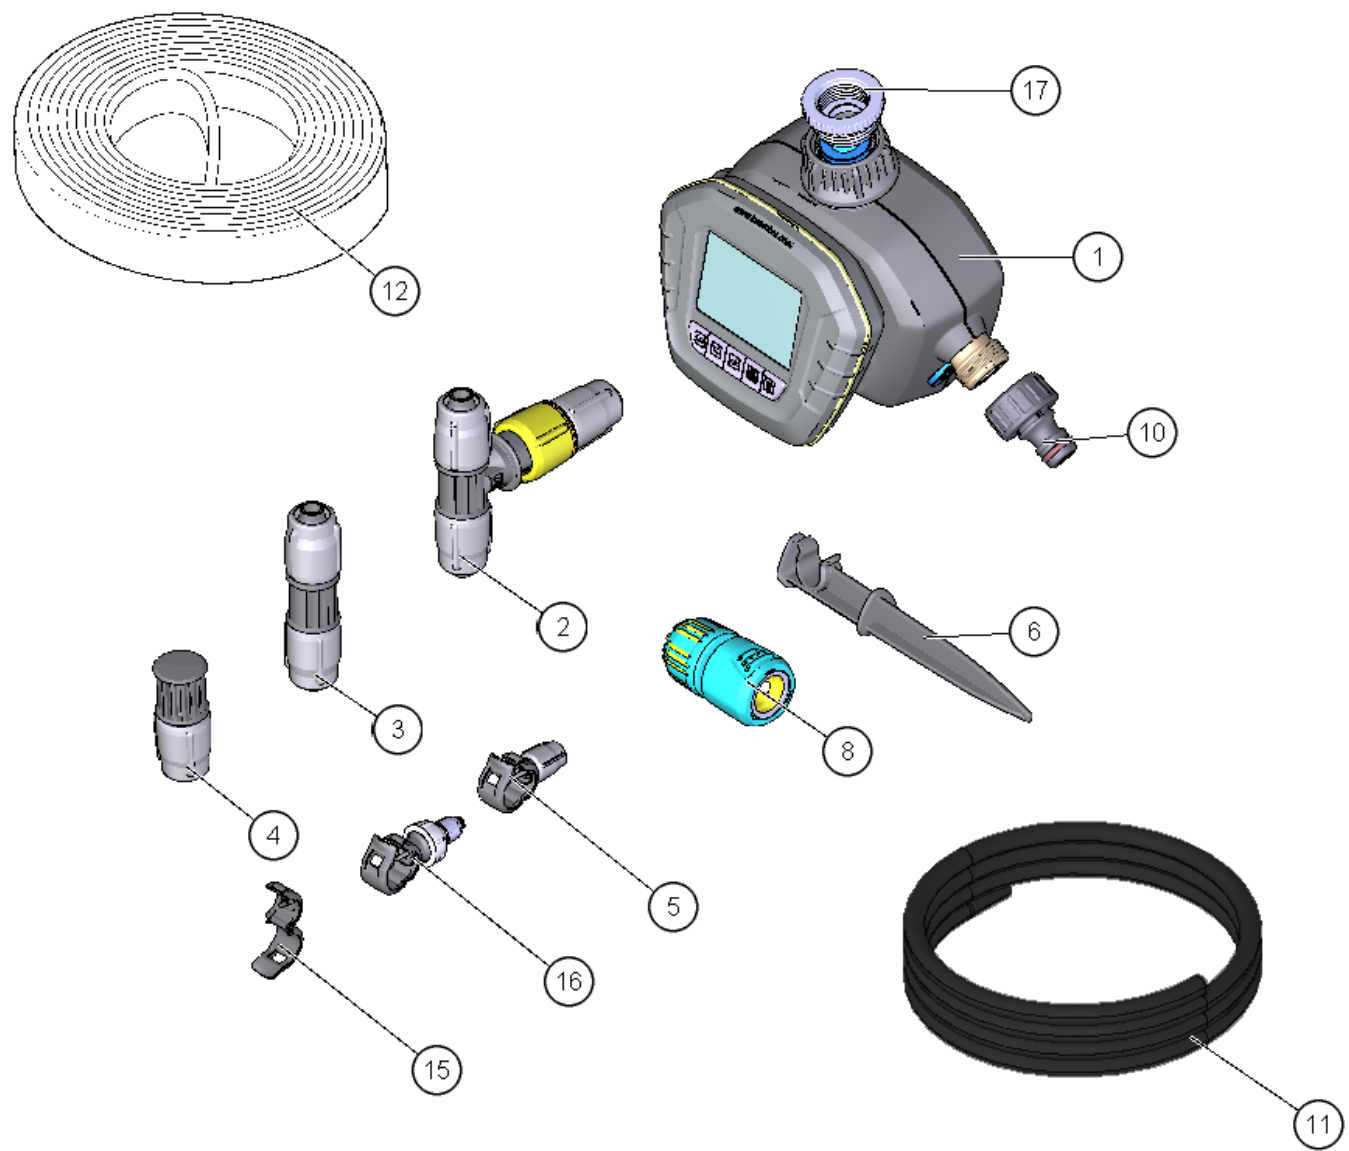

## **Spare parts list**

(5.973-073.0) Spare parts list Deluxe Irrigation Set

## Table of contents

---

Spare parts list Deluxe Irrigation Set (5.973-073.0)	3
1 SensoTimer ST6 Duo eco!ogic (2.645-214.0)	5
Spare parts list ST 6 duo (5.973-031.0)	6
10 Individual parts	7

Spare parts list Deluxe Irrigation Set (5.973-073.0)

POS	Article no.	Description	Quantity	Unit
10	6.465-031.0	Connection 3/4	1	PC
5	2.645-234.0	DRIP NOZZLE	2	PC
6	2.645-237.0	Ground spike 5x	3	PC
8	2.645-176.0	Hose coupling set 1/2", 5/8" OPP	1	PC
4	2.645-233.0	HOSE STOP	3	PC
3	2.645-232.0	I-CONNECTOR	2	PC
15	2.645-235.0	Sealing collar 5x	2	PC
1	2.645-214.0	SensoTimer ST6 Duo eco!ogic	1	PC
12	2.645-229.0	SOAKER HOSE 1/2" -10M	1	PC
16	2.645-236.0	Spray collar set 5x	2	PC
11	2.645-227.0	System hose 1/2"	1	PC
2	2.645-231.0	T-CONNECTOR WITH WATER FLOW REGULATION	2	PC
17	2.645-007.0	Tap adaptor with reducer G1	1	PC

## 10 Individual parts

---

<b>POS</b>	<b>Article no.</b>	<b>Description</b>	<b>Quantity</b>	<b>Unit</b>
9	5.645-806.0	Cap	2	PC
6	6.465-031.0	Connection 3/4	2	PC
12	5.645-807.0	Cover sensor	2	PC
5	6.645-514.0	Filter for G1	1	PC
3	4.645-483.0	Multi Valve	1	PC
2	6.645-673.0	O-Ring seal 70x2,5	1	PC
1	4.645-480.0	Operating unit	1	PC
10	6.303-557.0	Screw 3x12 Kombitorx T8	6	PC
8	4.645-499.0	Sensor	2	PC
11	2.645-242.0	Sensor Pad 2er Set	2	PC
4	2.645-007.0	Tap adaptor with reducer G1	1	PC