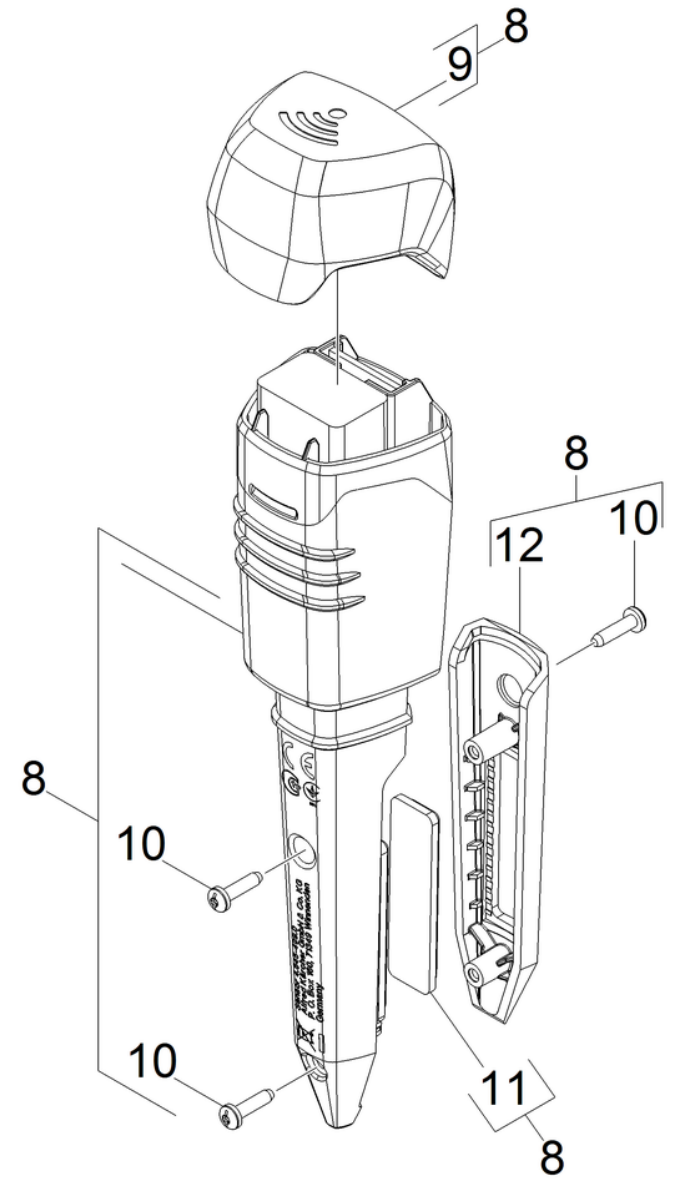

POS	Article no.	Description	Quantity	Unit
10	6.465-031.0	Connection 3/4	1	PC
5	2.645-234.0	DRIP NOZZLE	2	PC
6	2.645-237.0	Ground spike 5x	3	PC
8	2.645-176.0	Hose coupling set 1/2", 5/8" OPP	1	PC
4	2.645-233.0	HOSE STOP	3	PC
3	2.645-232.0	I-CONNECTOR	2	PC
15	2.645-235.0	Sealing collar 5x	2	PC
1	2.645-214.0	SensoTimer ST6 Duo eco!ogic	1	PC
12	2.645-229.0	SOAKER HOSE 1/2" -10M	1	PC
16	2.645-236.0	Spray collar set 5x	2	PC
11	2.645-227.0	System hose 1/2"	1	PC
2	2.645-231.0	T-CONNECTOR WITH WATER FLOW REGULATION	2	PC
17	2.645-007.0	Tap adaptor with reducer G1	1	PC

1 SensoTimer ST6 Duo ecologic (2.645-214.0)

---

POS	Article no.	Description	Quantity	Unit
0	5.973-031.0	Spare parts list ST 6 duo	1	PC

Spare parts list ST 6 duo (5.973-031.0)

---

POS	Description	Quantity	Unit
10	Individual parts	1	PC

## 10 Individual parts

---

<b>POS</b>	<b>Article no.</b>	<b>Description</b>	<b>Quantity</b>	<b>Unit</b>
9	5.645-806.0	Cap	2	PC
6	6.465-031.0	Connection 3/4	2	PC
12	5.645-807.0	Cover sensor	2	PC
5	6.645-514.0	Filter for G1	1	PC
3	4.645-483.0	Multi Valve	1	PC
2	6.645-673.0	O-Ring seal 70x2,5	1	PC
1	4.645-480.0	Operating unit	1	PC
10	6.303-557.0	Screw 3x12 Kombitorx T8	6	PC
8	4.645-499.0	Sensor	2	PC
11	2.645-242.0	Sensor Pad 2er Set	2	PC
4	2.645-007.0	Tap adaptor with reducer G1	1	PC