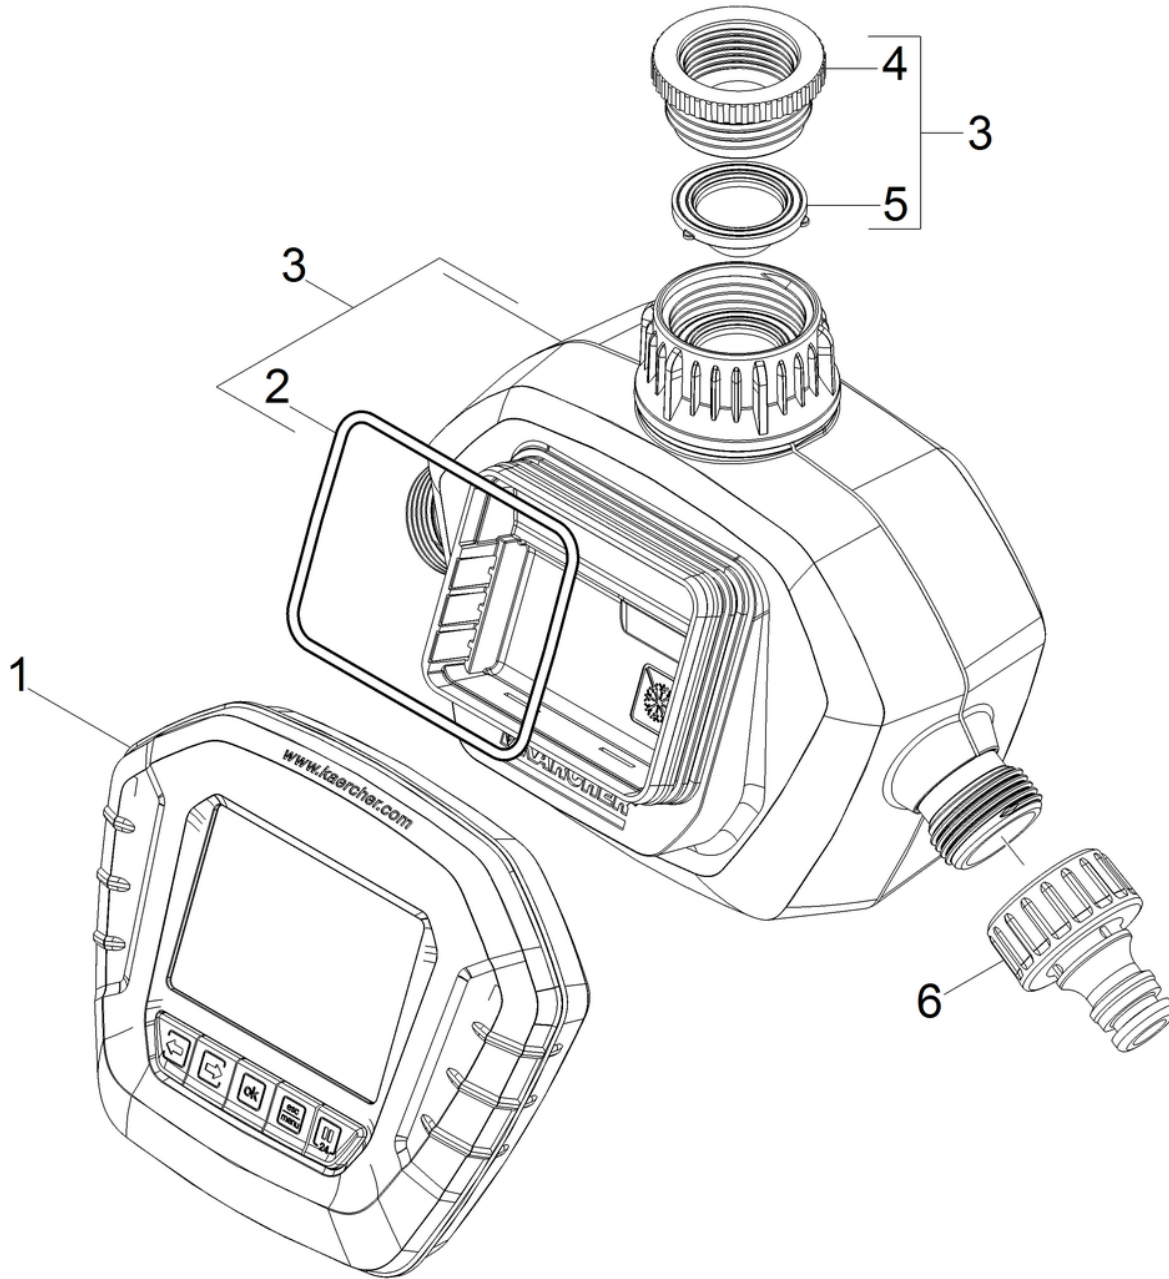

POS	Article no.	Description	Quantity	Unit
10	6.465-031.0	Connection 3/4	1	PC
5	2.645-234.0	DRIP NOZZLE	2	PC
6	2.645-237.0	Ground spike 5x	3	PC
8	2.645-176.0	Hose coupling set 1/2", 5/8" OPP	1	PC
4	2.645-233.0	HOSE STOP	3	PC
3	2.645-232.0	I-CONNECTOR	2	PC
15	2.645-235.0	Sealing collar 5x	2	PC
1	2.645-214.0	SensoTimer ST6 Duo eco!ogic	1	PC
12	2.645-229.0	SOAKER HOSE 1/2" -10M	1	PC
16	2.645-236.0	Spray collar set 5x	2	PC
11	2.645-227.0	System hose 1/2"	1	PC
2	2.645-231.0	T-CONNECTOR WITH WATER FLOW REGULATION	2	PC
17	2.645-007.0	Tap adaptor with reducer G1	1	PC

1 SensoTimer ST6 Duo ecologic (2.645-214.0)

---

POS	Article no.	Description	Quantity	Unit
0	5.973-031.0	Spare parts list ST 6 duo	1	PC

Spare parts list ST 6 duo (5.973-031.0)

---

POS	Description	Quantity	Unit
10	Individual parts	1	PC

## 10 Individual parts

---

<b>POS</b>	<b>Article no.</b>	<b>Description</b>	<b>Quantity</b>	<b>Unit</b>
9	5.645-806.0	Cap	2	PC
6	6.465-031.0	Connection 3/4	2	PC
12	5.645-807.0	Cover sensor	2	PC
5	6.645-514.0	Filter for G1	1	PC
3	4.645-483.0	Multi Valve	1	PC
2	6.645-673.0	O-Ring seal 70x2,5	1	PC
1	4.645-480.0	Operating unit	1	PC
10	6.303-557.0	Screw 3x12 Kombitorx T8	6	PC
8	4.645-499.0	Sensor	2	PC
11	2.645-242.0	Sensor Pad 2er Set	2	PC
4	2.645-007.0	Tap adaptor with reducer G1	1	PC