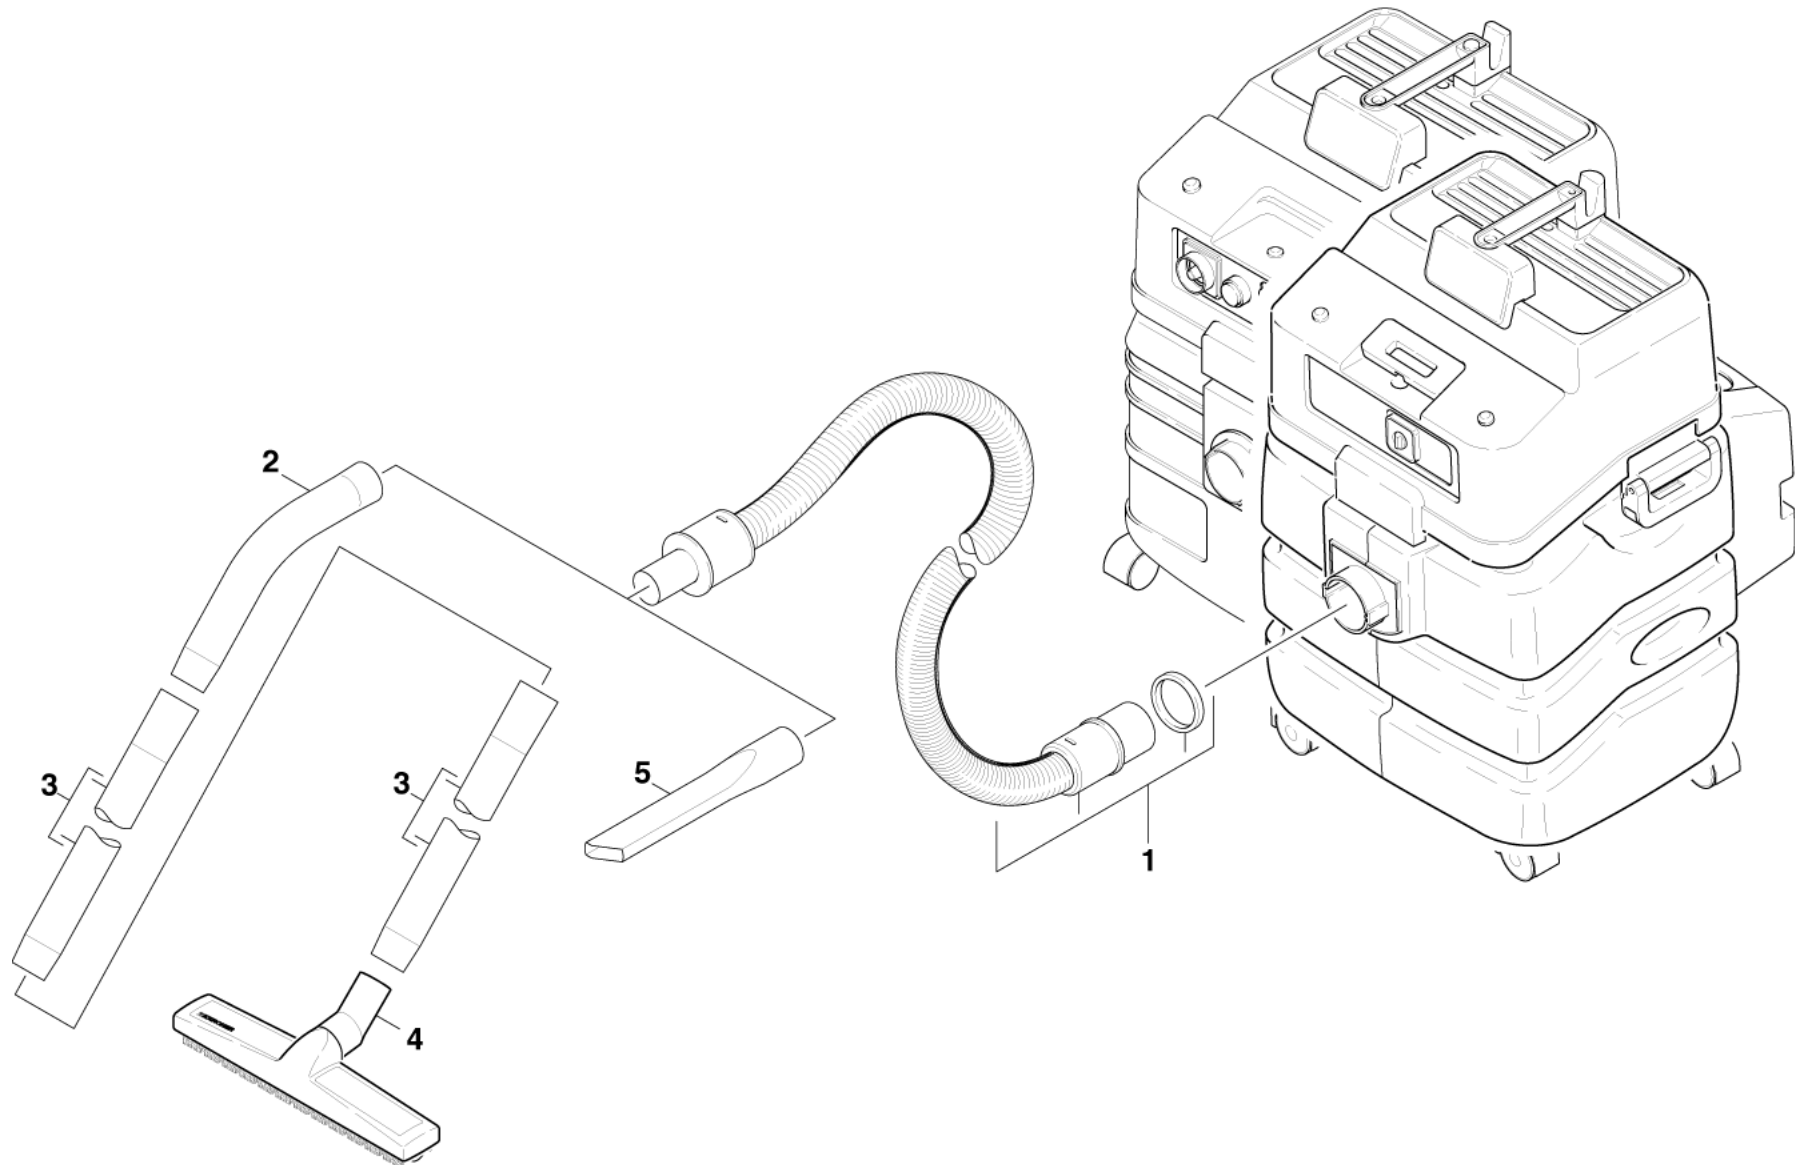

# 10 Suction set NT

Professional \ Vacuum cleaner \ Accessories \ Suction set electrically conducting NT \ Spare parts list suction set NT \ Suction set NT

## 10 Suction set NT

Professional \ Vacuum cleaner \ Accessories \ Suction set electrically conducting NT \ Spare parts list suction set NT \ Suction set NT

POS	Article no.	Description	Quantity	Unit
1	4.440-391.0	Suction hose cone NT DN40 4m EC	1	PC
2	6.900-276.0	Elbow DN40 STAHL	1	PC
3	6.900-275.0	Suction tube DN40-0,55m	2	PC
4	6.907-408.0	Floor tool packaged basalt grey DN40	1	PC
5	6.903-033.0	Crevice nozzle DN40	1	PC