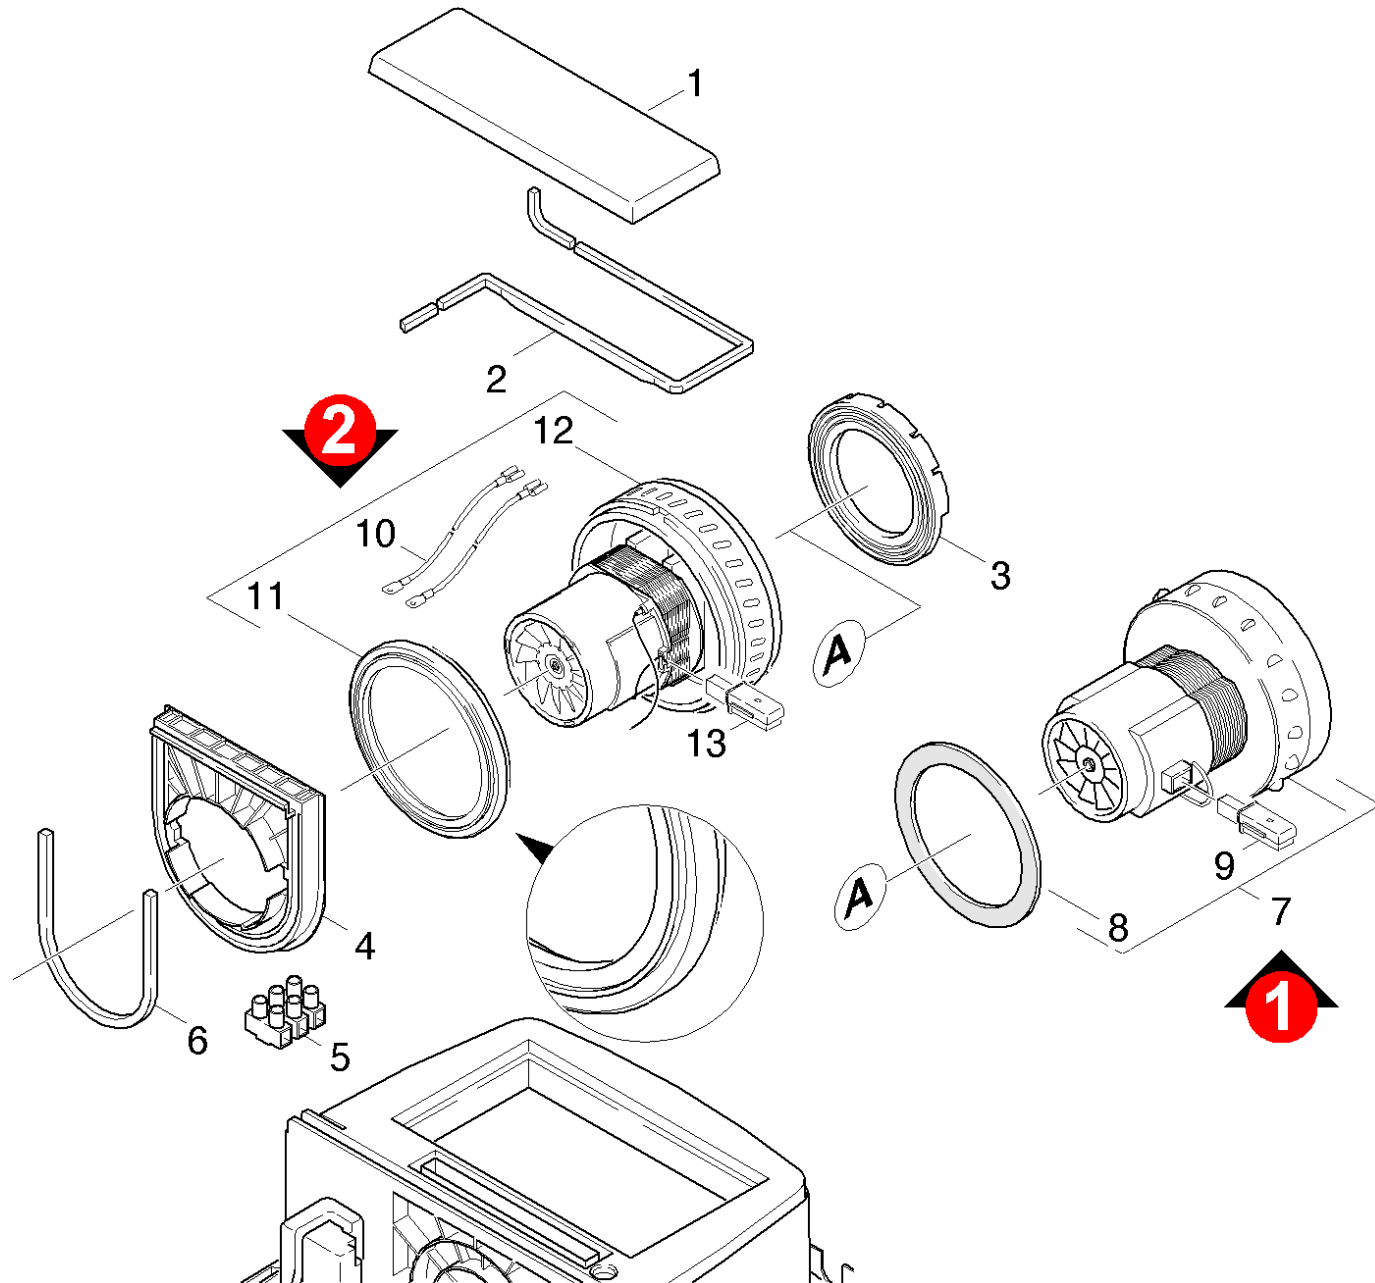

30 Vacuum motor

Professional \ Vacuum cleaner \ Wet-/dry vacuum cleaner \ NT 351 ECO-PROFI*EU \ Spare parts list NT 351ECO-PROFI \ Vacuum motor

30 Vacuum motor

Professional \ Vacuum cleaner \ Wet-/dry vacuum cleaner \ NT 351 ECO-PROFI*EU \ Spare parts list NT 351ECO-PROFI \ Vacuum motor

POS	Article no.	Description	Quantity	Unit	Remark	Foot note text
1	5.673-042.0	Insulating mat	1	PC		
2	5.363-264.0	Seal housing	1	PC		
3	7.777-999.0	Stockpiling discontinued	1	PC		
4	7.777-999.0	Stockpiling discontinued	1	PC		
5	6.643-072.0	Strip terminal triple-pole	1	PC		
6	7.777-999.0	Stockpiling discontinued	1	PC		
7	2.638-869.0	VACUUM MOTOR (NT 351 ECO)	1	PC	VERSION 1	
	Item text1: / 1.933-161.0 / -821.0					
7	2.638-870.0	Conversion kit vacuum motor	1	PC	VERSION 1	
	Item text1: / 1.933-811.0					
8	5.363-111.0	Joint ring	1	PC	VERSION 1	
9	7.777-999.0	Stockpiling discontinued	1	PC	VERSION 1	
10	6.647-917.0	Cable set A	2	PC	VERSION 2	
11	6.959-223.0	Seal	1	PC	VERSION 2	
12	6.490-106.0	Vacuum motor 230V	1	PC	VERSION 2	PLEASE ORDER WITH CABLE SET
	Item text1: / 1.933-161.0 / -821.0					
12	6.490-107.0	Vacuum motor 240V	1	PC	VERSION 2	PLEASE ORDER WITH CABLE SET
	Item text1: / 1.933-811.0 / -848.0					
13	6.610-204.0	Carbon brush set only for replacement	1	PC	VERSION 2	