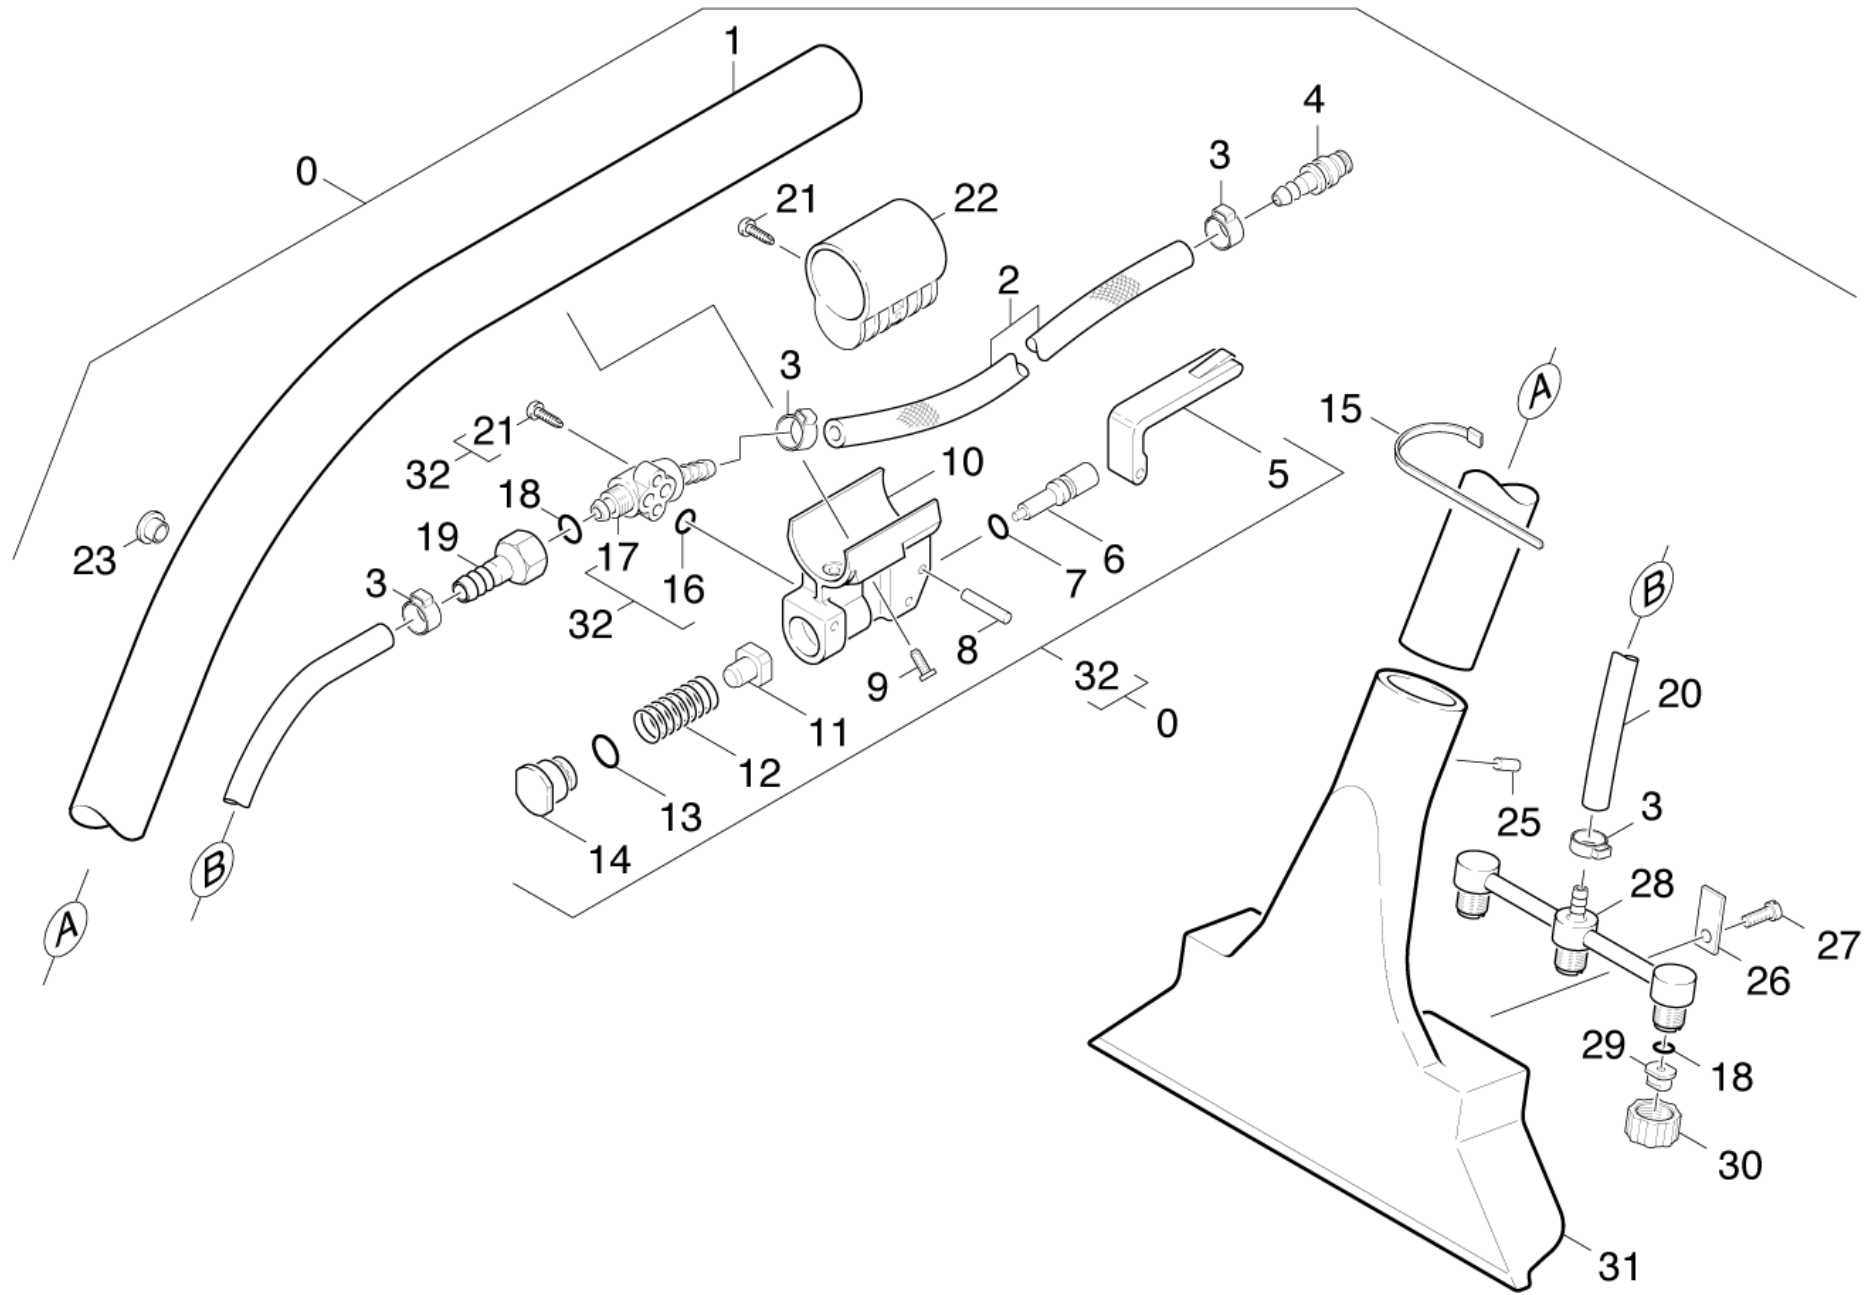

50 Working nozzle

Home and Garden \ Spray extraction \ LIMPADORA CARPETE PUZZI 400 220V \ PUZZI 400 Super tekstilipesur \ Spare parts list PUZZI 400 \ Working nozzle

50 Working nozzle

Home and Garden \ Spray extraction \ LIMPADORA CARPETE PUZZI 400 220V \ PUZZI 400 Super tekstiilipesur \ Spare parts list PUZZI 400 \ Working nozzle

KÄRCHER

POS	Artikli nr	Kirjeldus	Quantity	Unit	Allmärkuse tekst
0	4.130-065.0	Põrandaotsik Puzzi 400, kompl.	1	tükki	
1	5.026-209.0	Tube	1	tükki	
2	6.388-198.0	Hose DN 6	1	m	TO ORDER AS CUT GOODS
3	6.389-506.0	Hose clip - 13/ 9	4	ZST	
4	6.388-647.0	Hose nozzle 6	1	tükki	
5	5.321-057.0	Handhold	1	tükki	
6	5.584-033.0	valve pin	1	tükki	
7	6.362-401.0	o-ring seal	1	tükki	
8	7.314-628.0	Straight grooved pin 4x26 -CU2 ISO 8740	3	tükki	
9	7.303-370.0	Sheet metal screw ST3,9x13,0-ST-A2L DIN 7982-C-H	2	tükki	
10	5.587-059.0	Valve housing	1	tükki	
11	5.584-034.0	Valve pin	1	tükki	
12	5.332-082.0	Helical spring	1	tükki	
13	6.363-615.0	O-Ring seal 11 x 1,5 -NBR70	1	tükki	
14	5.112-122.0	Bush	1	tükki	
15	6.641-464.0	Cable tie	4	tükki	
16	6.362-965.0	O-ring seal	2	tükki	
17	5.587-060.0	Valve housing	1	tükki	
18	6.362-113.0	O-ring seal	3	tükki	
19	5.409-080.0	Nipple	1	tükki	
20	6.388-198.0	Hose DN 6	1	m	TO ORDER AS CUT GOODS
21	6.303-025.0	Oval head screw 4,2x16-St-vz	3	tükki	
22	5.042-334.0	Holder	1	tükki	
23	6.368-056.0	Drain plug	1	tükki	
25	7.314-525.0	Straight grooved pin 6x12-A1 ISO 8740	1	tükki	
26	5.004-326.0	Strap	2	tükki	
27	7.306-180.0	Screw M5x10-A2-70 (In6Rd)	2	tükki	
28	4.764-057.0	Nozzle holder	1	tükki	
29	6.415-353.0	Nozzle mouthpiece	3	tükki	
30	5.310-043.0	Nut	3	tükki	
31	5.777-006.0	Suction nozzle	1	tükki	
32	4.580-070.0	Valve	1	tükki	