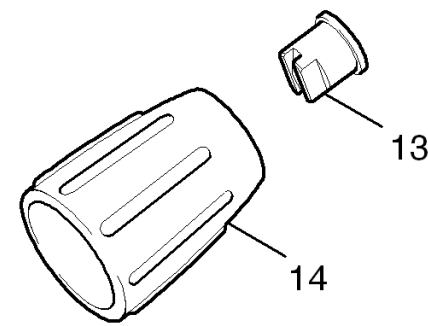

45 Nozzle

Professional \ High pressure cleaner cold water \ Electric motor \ HD 5/11 C Plus *EU \ Spare parts list HD 5/11 \ Accessories \ Nozzle

45 Nozzle

Professional \ High pressure cleaner cold water \ Electric motor \ HD 5/11 C Plus *EU \ Spare parts list HD 5/11 \ Accessories \ Nozzle

KÄRCHER

POS	Article no.	Description	Quantity	Unit
1	4.402-042.0	Screw union	1.000	ST
2	6.362-460.0	O-Ring seal 14,0 X 2,5-NBR 70	1.000	ST
3	5.030-528.0	Moulded part	1.000	ST
4	7.401-902.0	Sphere 5 G20 -1.4034 DIN 5401	2.000	ST
5	5.042-405.0	Holder	1.000	ST
6	7.777-999.0	Stockpiling discontinued	1.000	ST
7	6.362-480.0	O-Ring seal 12,42x 1,78	1.000	ST
8	7.777-999.0	Stockpiling discontinued	1.000	ST
8	5.415-600.0	Triple jet nozzle 034	1.000	ST
	Item text1: 1.520-109.0/ -110.0			
9	5.311-117.0	Hexagon nut	1.000	ST
10	5.037-059.0	Hook	1.000	ST
11	5.394-269.0	Protection part	1.000	ST
12	4.767-023.0	Dirt blaster 040	1.000	ST
	Item text1: / 1.520-103.0 / -105.0 / -106.0			
13	2.883-821.0	Power nozzle 25036	1.000	ST
	Item text1: 1.520-112.0			
14	5.401-129.0	Screw connector part	1.000	ST