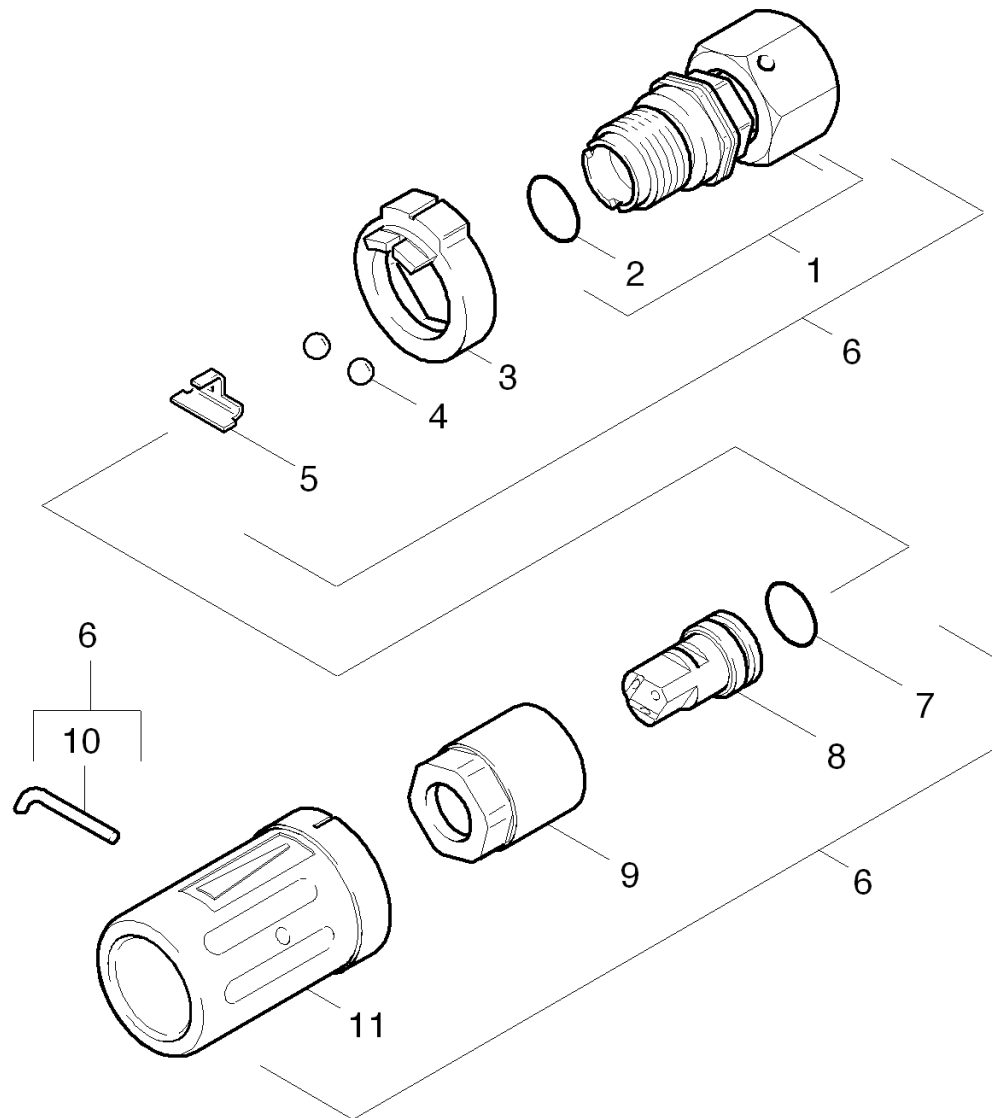

45 Nozzle

Professional \ High pressure cleaner cold water \ Electric motor \ HD 5/11 C Plus *EU \ Spare parts list HD 5/11 \ Accessories \ Nozzle

45 Nozzle

Professional \ High pressure cleaner cold water \ Electric motor \ HD 5/11 C Plus *EU \ Spare parts list HD 5/11 \ Accessories \ Nozzle

KÄRCHER

POS	Article no.	Description	Quantity	Unit
1	4.402-042.0	Screw union	1.000	ST
2	6.362-460.0	O-Ring seal 14,0 X 2,5-NBR 70	1.000	ST
3	5.030-528.0	Moulded part	1.000	ST
4	7.401-902.0	Sphere 5 G20 -1.4034 DIN 5401	2.000	ST
5	5.042-405.0	Holder	1.000	ST
6	7.777-999.0	Stockpiling discontinued	1.000	ST
7	6.362-480.0	O-Ring seal 12,42x 1,78	1.000	ST
8	7.777-999.0	Stockpiling discontinued	1.000	ST
8	5.415-600.0	Triple jet nozzle 034	1.000	ST
	Item text1: 1.520-109.0/ -110.0			
9	5.311-117.0	Hexagon nut	1.000	ST
10	5.037-059.0	Hook	1.000	ST
11	5.394-269.0	Protection part	1.000	ST
12	4.767-023.0	Dirt blaster 040	1.000	ST
	Item text1: / 1.520-103.0 / -105.0 / -106.0			
13	2.883-821.0	Power nozzle 25036	1.000	ST
	Item text1: 1.520-112.0			
14	5.401-129.0	Screw connector part	1.000	ST