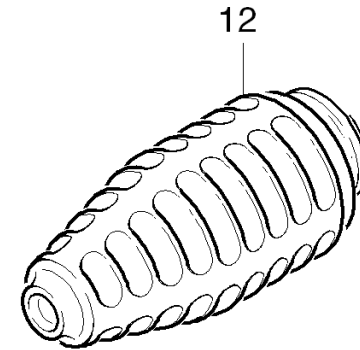

45 Nozzle

Professional \ High pressure cleaner cold water \ Electric motor \ HD 5/11 C Plus *EU \ Spare parts list HD 5/11 \ Accessories \ Nozzle

45 Nozzle

Professional \ High pressure cleaner cold water \ Electric motor \ HD 5/11 C Plus *EU \ Spare parts list HD 5/11 \ Accessories \ Nozzle

KÄRCHER

POS	Article no.	Description	Quantity	Unit
1	4.402-042.0	Screw union	1.000	ST
2	6.362-460.0	O-Ring seal 14,0 X 2,5-NBR 70	1.000	ST
3	5.030-528.0	Moulded part	1.000	ST
4	7.401-902.0	Sphere 5 G20 -1.4034 DIN 5401	2.000	ST
5	5.042-405.0	Holder	1.000	ST
6	7.777-999.0	Stockpiling discontinued	1.000	ST
7	6.362-480.0	O-Ring seal 12,42x 1,78	1.000	ST
8	7.777-999.0	Stockpiling discontinued	1.000	ST
8	5.415-600.0	Triple jet nozzle 034	1.000	ST
	Item text1: 1.520-109.0/ -110.0			
9	5.311-117.0	Hexagon nut	1.000	ST
10	5.037-059.0	Hook	1.000	ST
11	5.394-269.0	Protection part	1.000	ST
12	4.767-023.0	Dirt blaster 040	1.000	ST
	Item text1: / 1.520-103.0 / -105.0 / -106.0			
13	2.883-821.0	Power nozzle 25036	1.000	ST
	Item text1: 1.520-112.0			
14	5.401-129.0	Screw connector part	1.000	ST