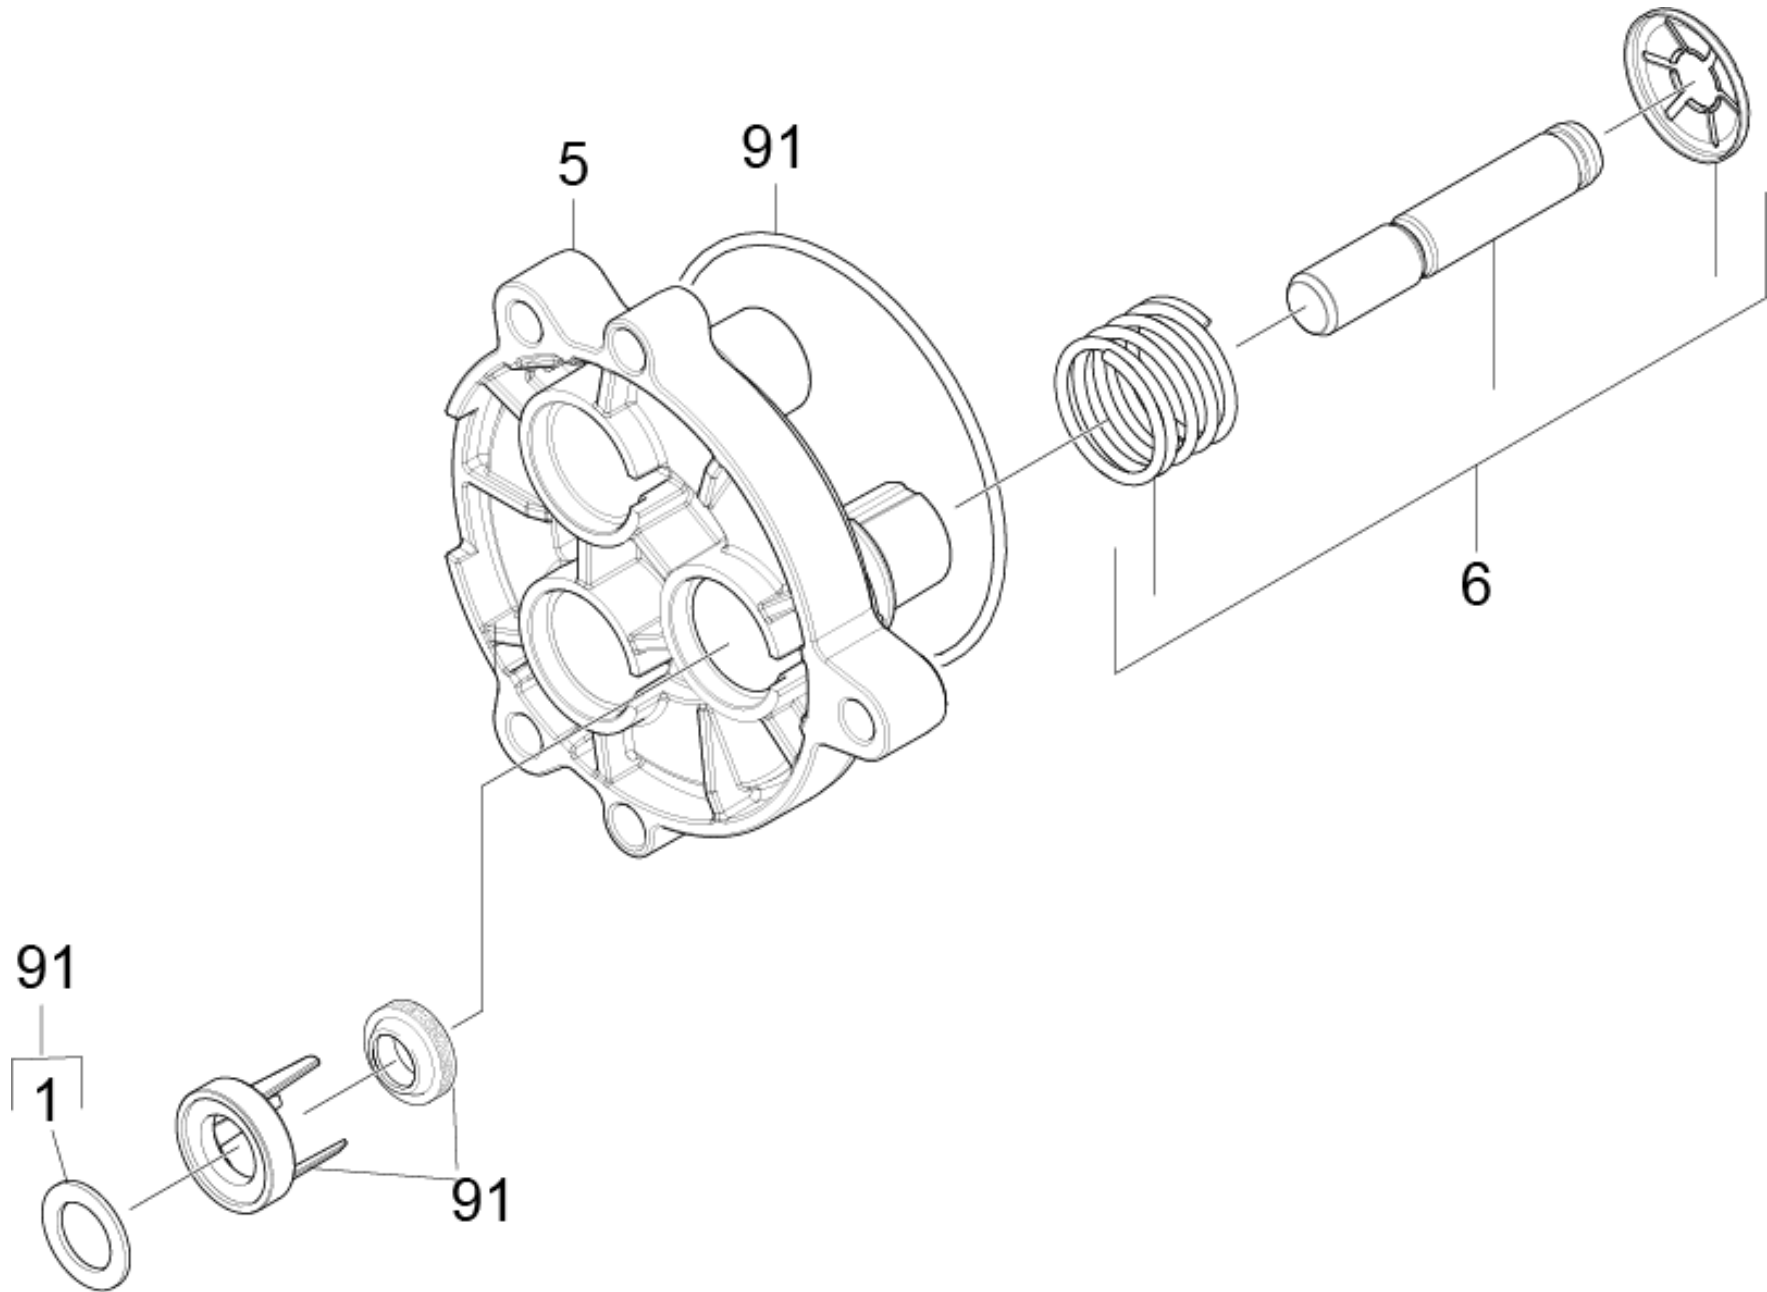

22 Piston guidance

Home and Garden \ High pressure cleaner cold water \ Electric motor \ K 7 \ K 7 Premium Car *EU \ Spare parts list K7.XXX WCM \ Pump set \ Piston guidance

22 Piston guidance

Home and Garden \ High pressure cleaner cold water \ Electric motor \ K 7 \ K 7 Premium Car *EU \ Spare parts list K7.XXX WCM \ Pump set \ Piston guidance

KÄRCHER

POS	Article no.	Description	Quantity	Unit	valid from	Remark
6	9.002-522.0	Piston completo K7 (c/imballo)	3	PC		
5	5.062-349.0	Piston guidance 90° K7	1	PC		
5	5.062-350.0	Piston guidance K6 90°	1	PC	12748	
	Item text1: 1.168-609.0					
91	4.100-836.0	Spare parts set seals	1	PC		
1	5.116-458.0	Washer piston guidance	3	PC	12748	order at 1.168-609.0 with the set 4.100-836.0