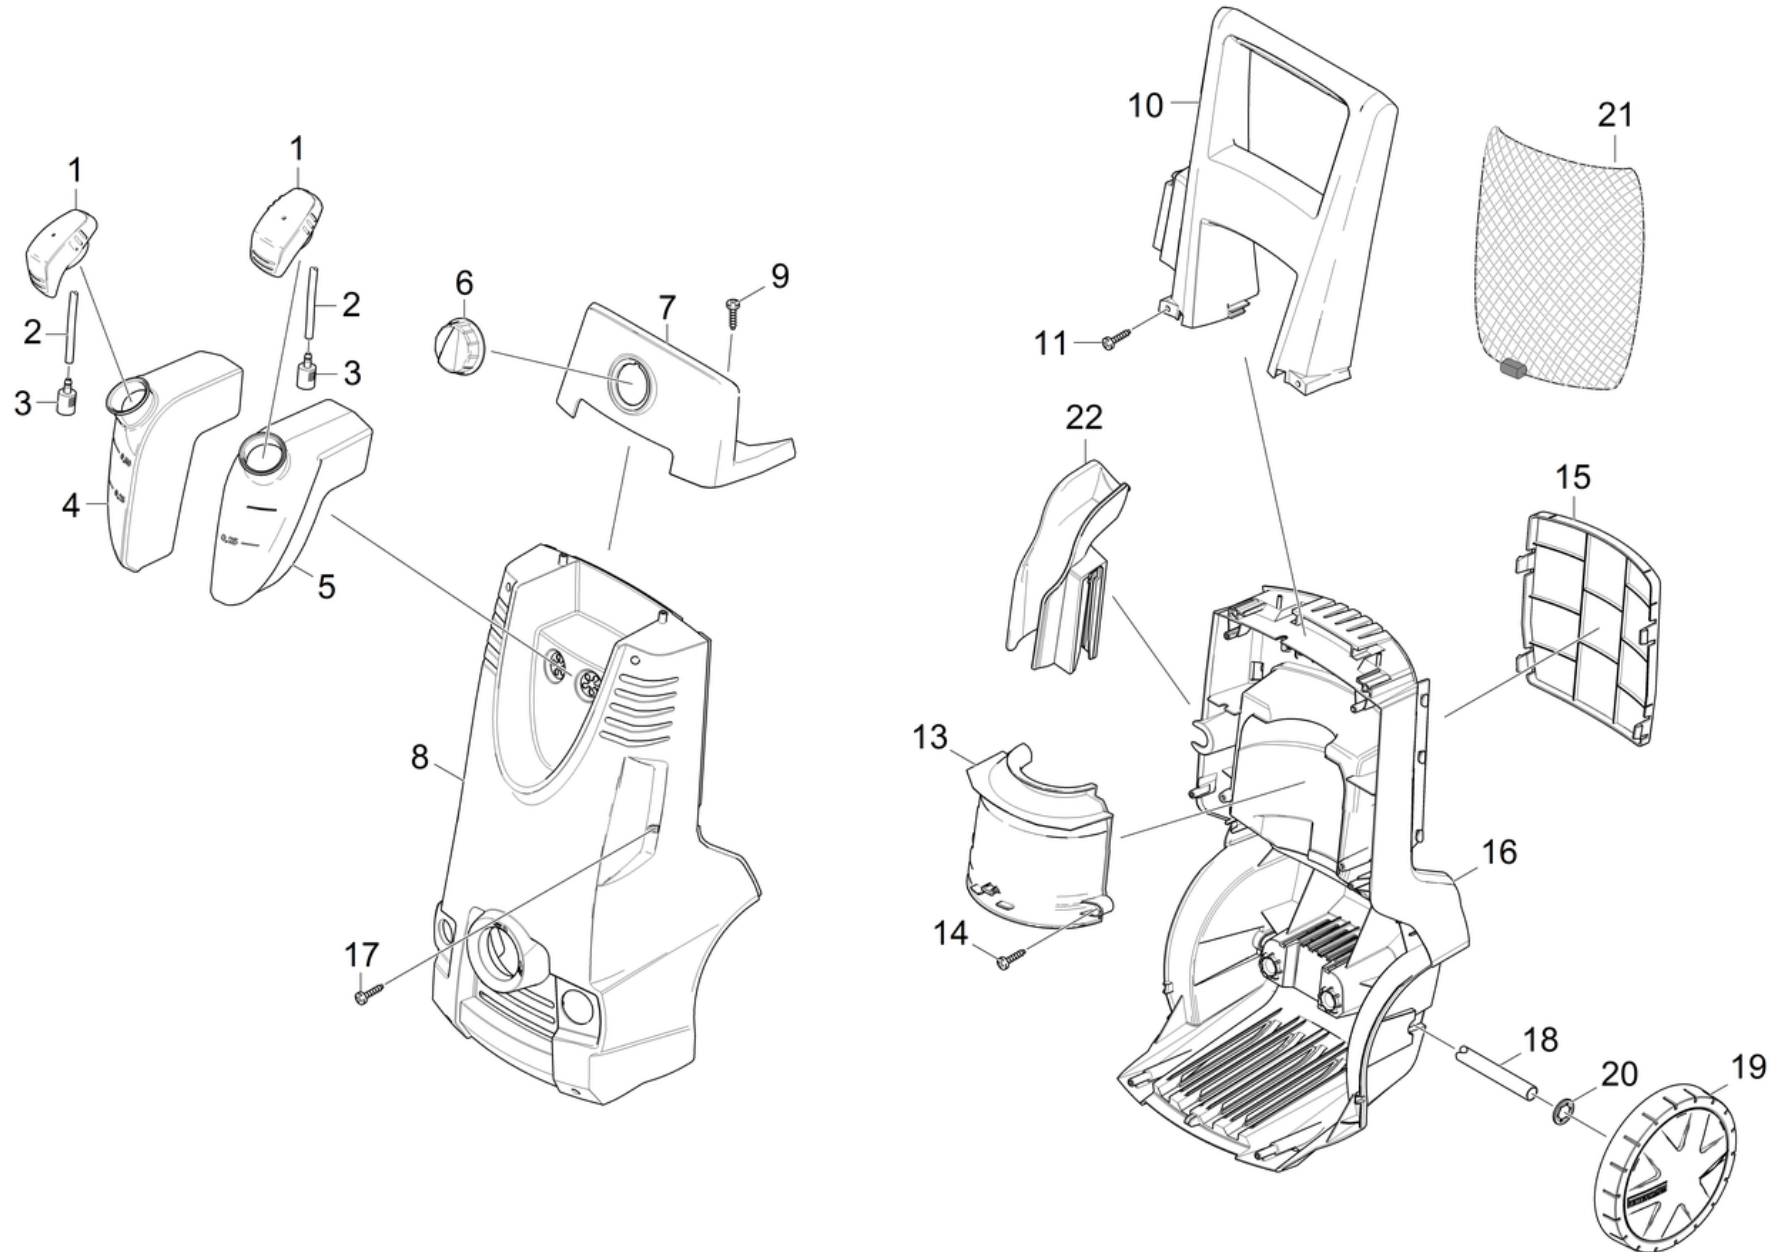

10 Housing

Home and Garden \ High pressure cleaner cold water \ Electric motor \ K 5 \ K 5.91M *EU \ Spare parts list K5.91M \ Housing

10 Housing

Home and Garden \ High pressure cleaner cold water \ Electric motor \ K 5 \ K 5.91M *EU \ Spare parts list K5.91M \ Housing

KÄRCHER

POS	Article no.	Description	Quantity	Unit	Foot note text
21	6.276-045.0	Accessories mains	1	PC	
13	5.692-085.0	Air circulation K5.91M	1	PC	
18	5.105-572.0	Axle L=295	1	PC	
1	9.048-080.0	Cap of a tank	2	PC	
16	5.032-943.0	Chassis K5.91M	1	PC	
15	5.032-949.0	Cover chassis	1	PC	
8	5.032-951.0	Cover neutrally	1	PC	
3	5.731-652.0	Filter with weight	2	PC	
10	5.321-803.0	Handhold K5.91M	1	PC	
22	5.321-904.0	Holder pistol	1	PC	NEW VERSION
2	6.388-216.0	Hose DN 5 (PVC)	1	m	TO ORDER AS CUT GOODS
7	5.321-806.0	Label silver	1	PC	
20	6.343-168.0	Lock washer	2	PC	
6	4.580-000.0	Proportioning valve chemistry	1	PC	
17	6.303-150.0	Screw 4,2x 22	6	PC	
9	7.303-129.0	Screw 4x16-10.9-R2R (K-In6Rd)	2	PC	
11	6.303-501.0	Screw 5 x 30	2	PC	
14	7.303-109.0	Screw 5x25 -10.9-R2R (In6Rd)	1	PC	
5	7.777-999.0	Stockpiling discontinued	1	PC	
19	7.777-999.0	Stockpiling discontinued	2	PC	
4	5.071-176.0	Tank left K5.91M	1	PC	