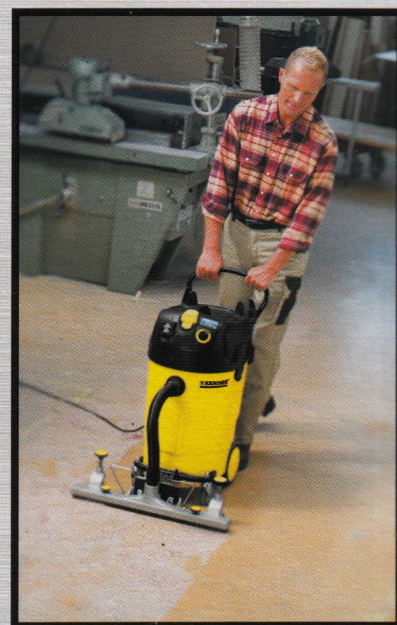

Original Kärcher Parts

Original Kärcher Parts

Original Kärcher Parts

 **KÄRCHER**[®]

 **KÄRCHER**[®]

Flachfaltenfilter
Flat pleated filter

Staubklasse
Dust class
M

passend für / suitable for: