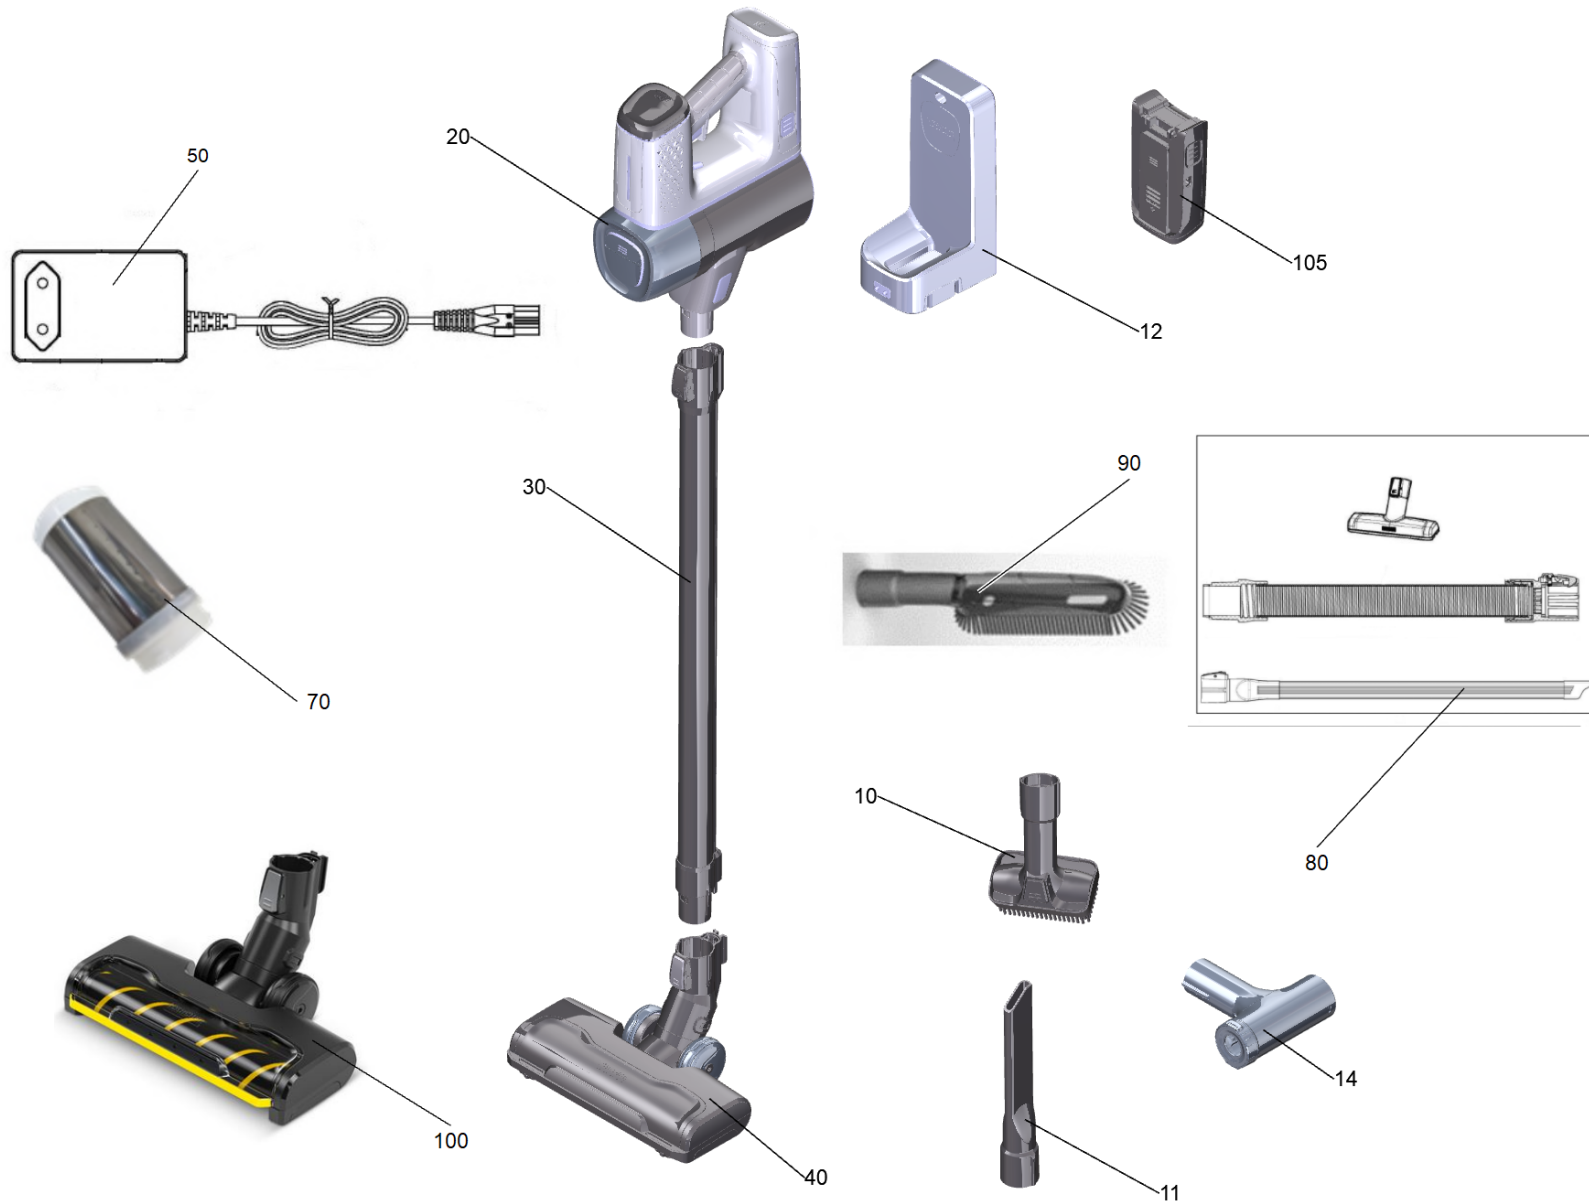

## VC 6 Cordless ourFamily \*EU (1.198-670.0)

Home and Garden \ Vacuum cleaner \ Dry vacuum cleaner \ VC 6 Cordless ourFamily \*EU

**KÄRCHER**

| POS | Article no. | Description                                 | Quantity | Unit |
|-----|-------------|---------------------------------------------|----------|------|
| 10  | 9.754-720.0 | Combi brush 2 in 1                          | 1        | PC   |
| 11  | 9.769-118.0 | Crevice nozzle                              | 1        | PC   |
| 12  | 9.754-749.0 | Wall bracket with charging station          | 1        | PC   |
| 14  | 2.863-321.0 | Filter Cleaning Tool                        | 1        | PC   |
| 20  | 9.754-758.0 | Handheld complete Middle premium            | 1        | PC   |
| 30  | 9.754-739.0 | Suction tube metal                          | 1        | PC   |
| 40  | 9.754-740.0 | Floor tool                                  | 1        | PC   |
| 50  | 9.754-741.0 | Battery charger                             | 1        | PC   |
| 70  | 2.863-318.0 | Hepa 12 Filter                              | 1        | PC   |
| 80  | 2.863-323.0 | Car accessories set                         | 1        | PC   |
| 90  | 2.863-320.0 | Brush Soft                                  | 1        | PC   |
| 100 | 2.863-322.0 | Floor tool hard floor                       | 1        | PC   |
| 105 | 2.863-086.0 | Battery packaged VC 25.2/25 (EVE) TEK weiss | 1        | PC   |