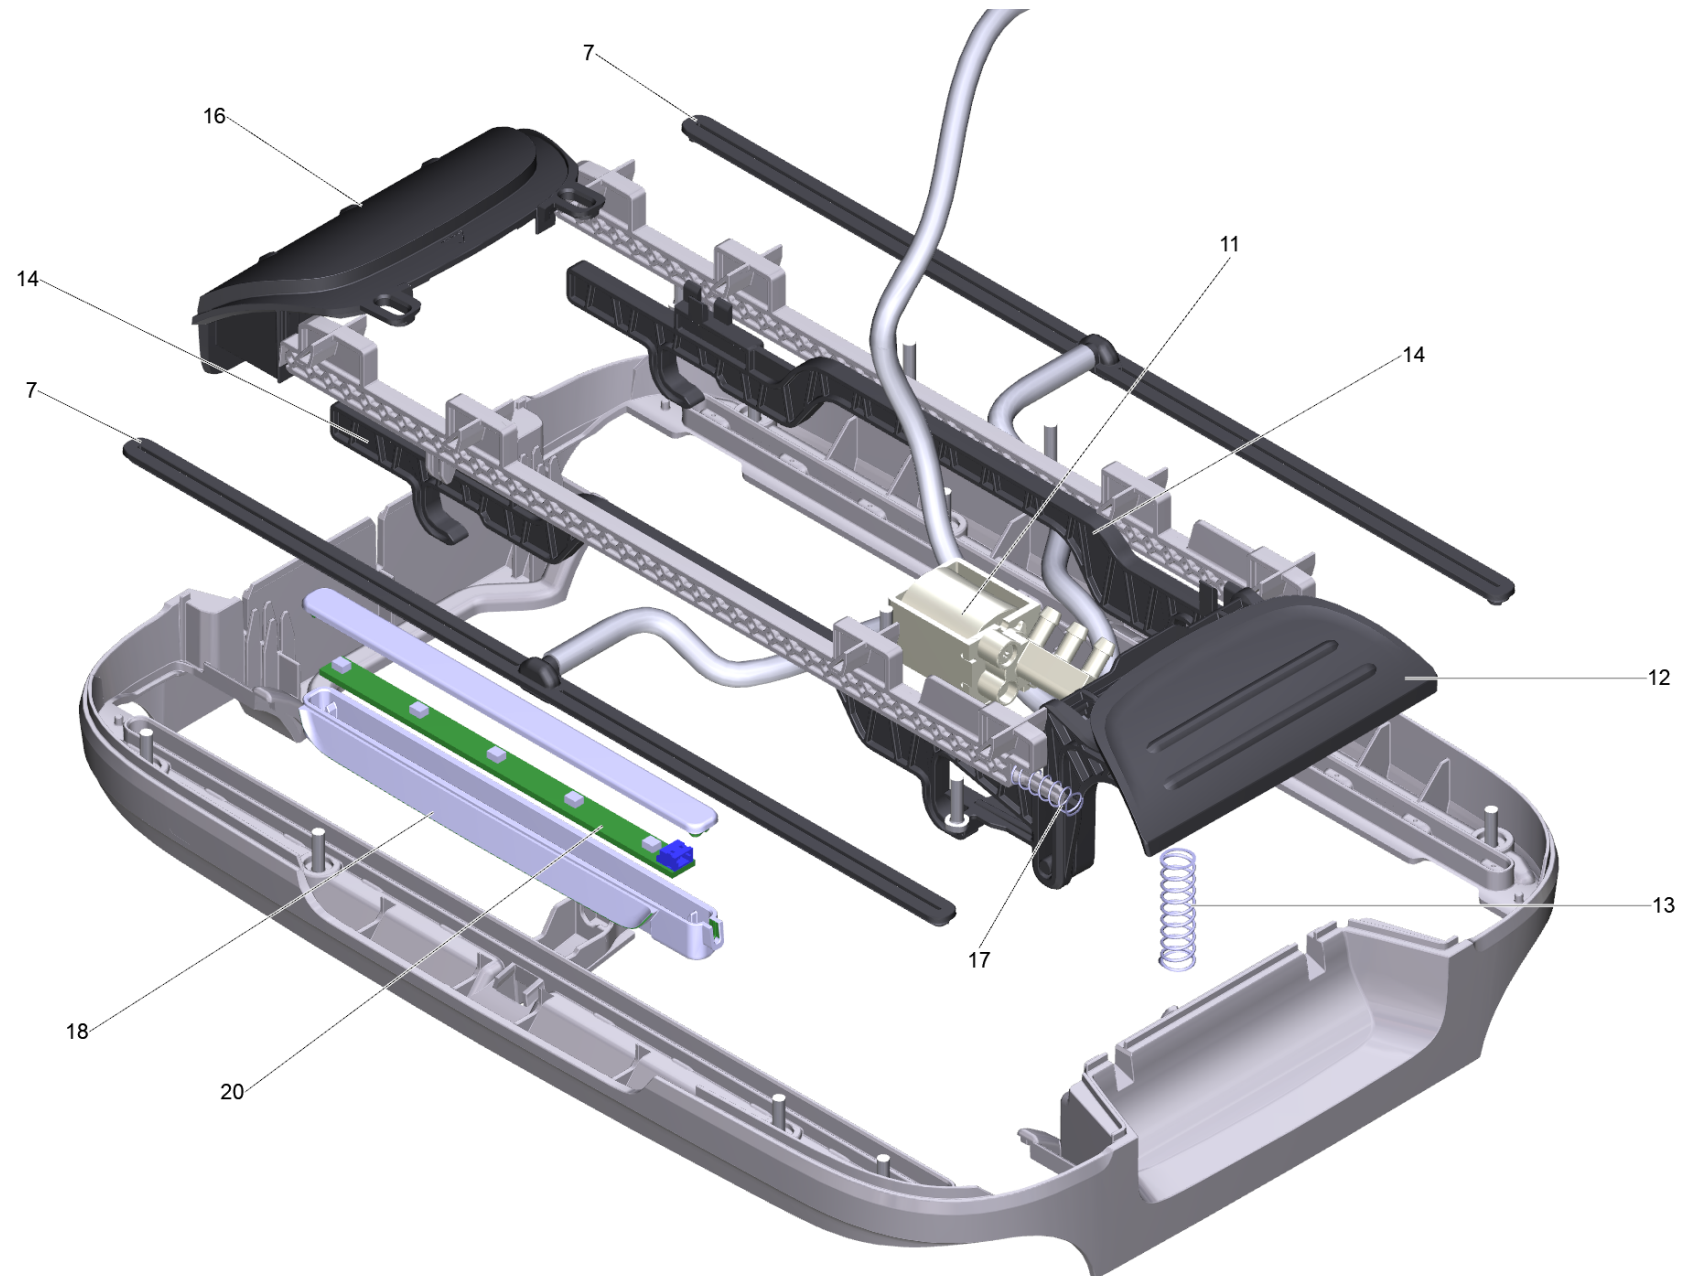

1 Power brush assembly Premium FC 7

Home and Garden \ Hard surfaces cleaner \ FC 7 Cordless *AU \ Power brush complete FC 7 Cordless Prem \ Power brush assembly Premium FC 7

1 Power brush assembly Premium FC 7

Home and Garden \ Hard surfaces cleaner \ FC 7 Cordless *AU \ Power brush complete FC 7 Cordless Prem \ Power brush assembly Premium FC 7

POS	Article no.	Description	Quantity	Unit	Remark	Foot note text
2	2.882-096.0	Conversion kit gear FC 7	1	PC	please order additional 5.055-632.3	VERSION A
	Item text1: successor of 4.055-165.3					
6	5.055-632.3	Covering cap power brush for replacement	1	PC		
4	4.055-189.3	Cover power brush printed Premium	1	PC		
20	4.683-241.0	Electronics control system work illumination FC7	1	PC		
5	5.055-631.0	Frame power brush	1	PC		
2	4.055-165.3	Gear complete for replacement	1	PC		
	Item text1: replaced by 2.882-096.0					
2	4.055-258.3	Gear cpl. spare part	1	PC		VERSION B
8	9.038-695.0	Hose fresh water FC7	3	PC		
1	4.055-193.3	Joint complete for replacement Premium	1	PC		
18	5.055-642.0	Optical fibre grey	1	PC		
14	5.055-619.3	Pusher dirt water tank	2	PC		
3	6.303-557.0	Screw 3x12 Kombitorx T8	20	PC		
7	5.055-654.0	Seal water outlet	2	PC		
11	6.686-655.3	Solenoid valve 22V	1	PC		
13	6.330-283.0	Spring	1	PC		
17	6.330-284.0	Spring	2	PC		
15	5.055-620.0	Stripper edge	2	PC		
16	5.055-621.3	Stripper edge trigger for replacement	1	PC		
12	5.055-618.3	Trigger for replacement	1	PC