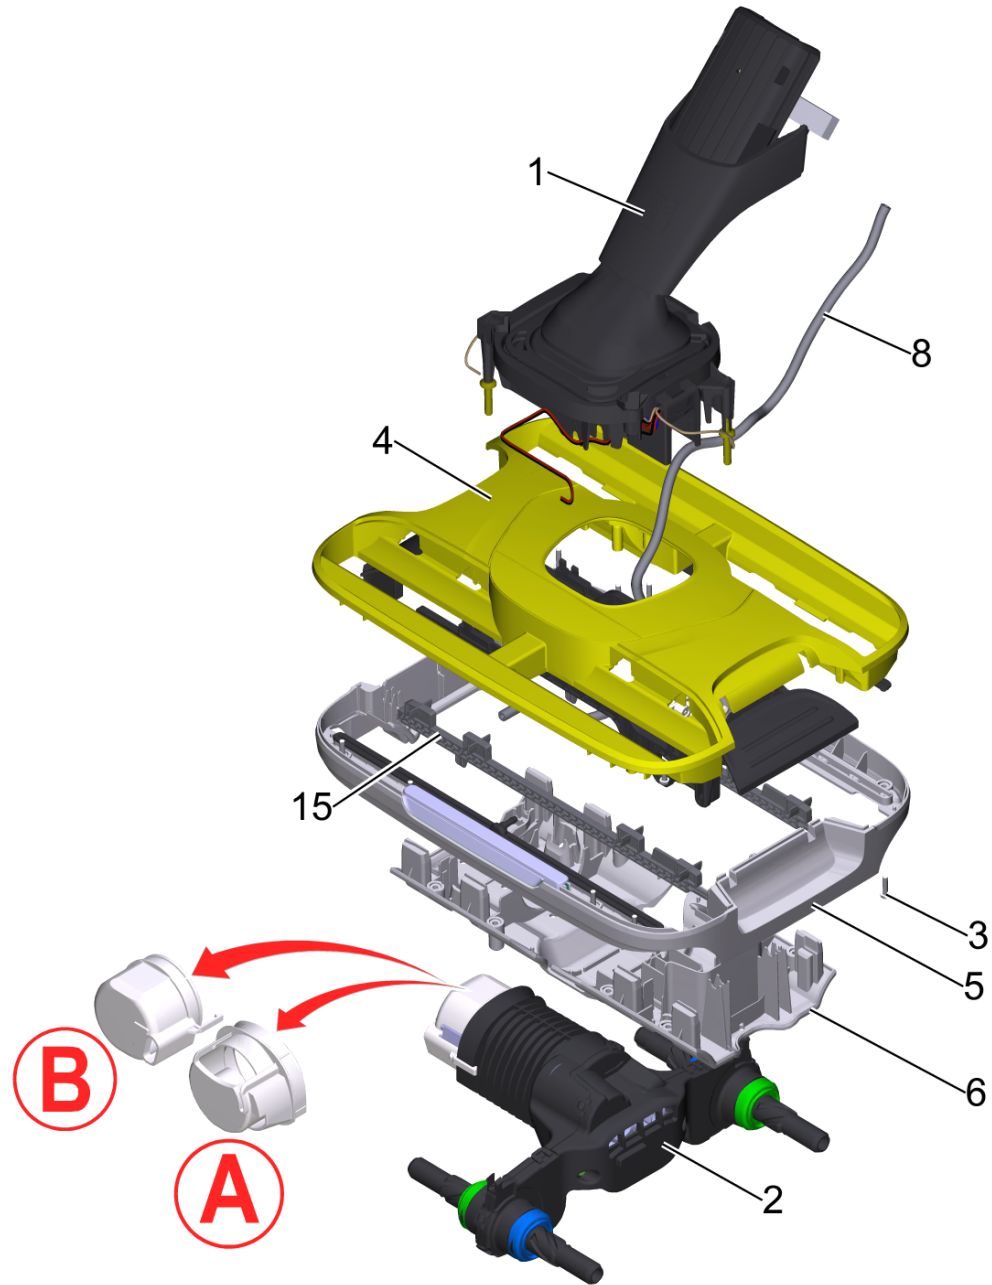

1 Power brush assembly Premium FC 7

Home and Garden \ Hard surfaces cleaner \ FC 7 Cordless *AU \ Power brush complete FC 7 Cordless Prem \ Power brush assembly Premium FC 7

1 Power brush assembly Premium FC 7

POS	Article no.	Description	Quantity	Unit	Remark	Foot note text
2	2.882-096.0	Conversion kit gear FC 7	1	PC	please order additional 5.055-632.3	VERSION A
	Item text1: successor of 4.055-165.3					
6	5.055-632.3	Covering cap power brush for replacement	1	PC		
4	4.055-189.3	Cover power brush printed Premium	1	PC		
20	4.683-241.0	Electronics control system work illumination FC7	1	PC		
5	5.055-631.0	Frame power brush	1	PC		
2	4.055-165.3	Gear complete for replacement	1	PC		
	Item text1: replaced by 2.882-096.0					
2	4.055-258.3	Gear cpl. spare part	1	PC		VERSION B
8	9.038-695.0	Hose fresh water FC7	3	PC		
1	4.055-193.3	Joint complete for replacement Premium	1	PC		
18	5.055-642.0	Optical fibre grey	1	PC		
14	5.055-619.3	Pusher dirt water tank	2	PC		
3	6.303-557.0	Screw 3x12 Kombitorx T8	20	PC		
7	5.055-654.0	Seal water outlet	2	PC		
11	6.686-655.3	Solenoid valve 22V	1	PC		
13	6.330-283.0	Spring	1	PC		
17	6.330-284.0	Spring	2	PC		
15	5.055-620.0	Stripper edge	2	PC		
16	5.055-621.3	Stripper edge trigger for replacement	1	PC		
12	5.055-618.3	Trigger for replacement	1	PC		