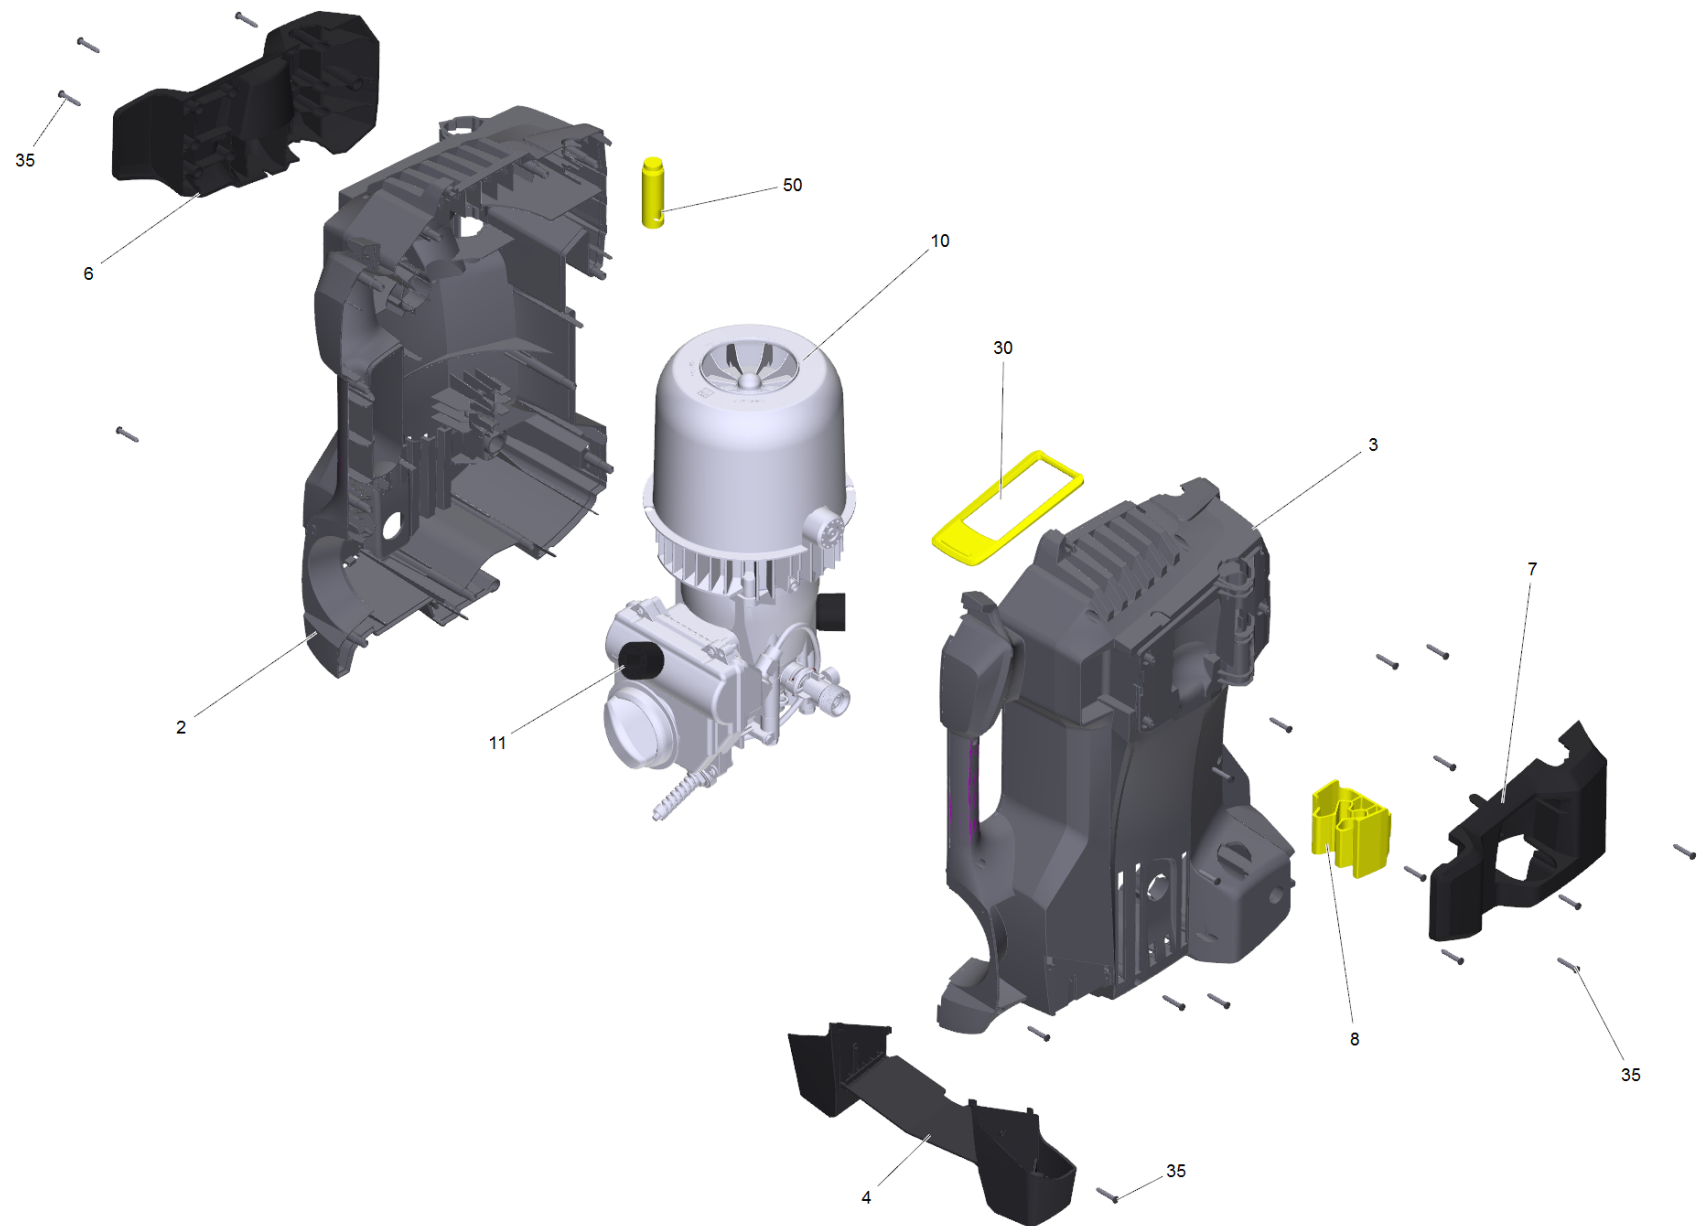

Spare parts list ProHD 600 Plus *EU (5.974-389.0)

Home and Garden \ High pressure cleaner cold water \ Electric motor \ Others \ PRO HD 600 Plus *EU \ Spare parts list ProHD 600 Plus *EU

Spare parts list ProHD 600 Plus *EU (5.974-389.0)

KÄRCHER

POS	Article no.	Description	Quantity	Unit
20	5.317-789.0	Bolt	2.000	ST
15	6.647-681.0	Cable clip	1.000	ST
44	6.465-031.0	Connection 3/4	1.000	ST
902	4.114-018.0	Dirt blaster TR 030 LowEnd	1.000	ST
60	4.118-005.0	EASY!Force Advanced	1.000	ST
9		Handhold complete	1.000	ST
8	5.645-849.0	Holder jet pipe	1.000	ST
6	5.646-025.0	Holder left	1.000	ST
7	5.646-024.0	Holder right	1.000	ST
61	6.110-034.0	Hose assembly TR DN6 25MPa 10m	1.000	ST
2	5.645-847.3	Housing left for replacement	1.000	ST
3	5.645-848.3	Housing right for replacement	1.000	ST
63	4.112-006.0	Jet pipe TR 840 mm	1.000	ST
46	5.384-666.0	Label 87 dB	1.000	ST
901	2.113-040.0	Power nozzle TR 15027	1.000	ST
10		Pump set ProHD 600 *EU	1.000	ST
50	5.646-026.0	Retainer accessories	1.000	ST
11	5.767-005.0	Rubber buffer	3.000	ST
35	6.303-566.0	Screw 4,2x22 R2R	20.000	ST
43	4.401-056.0	Screw connector part	1.000	ST
30	5.379-043.0	Strap	1.000	ST
4	5.645-992.0	Tubular brush-holder with crosshead	1.000	ST
47	5.387-620.0	Warning sticker-Prevent from freezing	1.000	ST
21	5.515-023.0	Wheel D120	2.000	ST