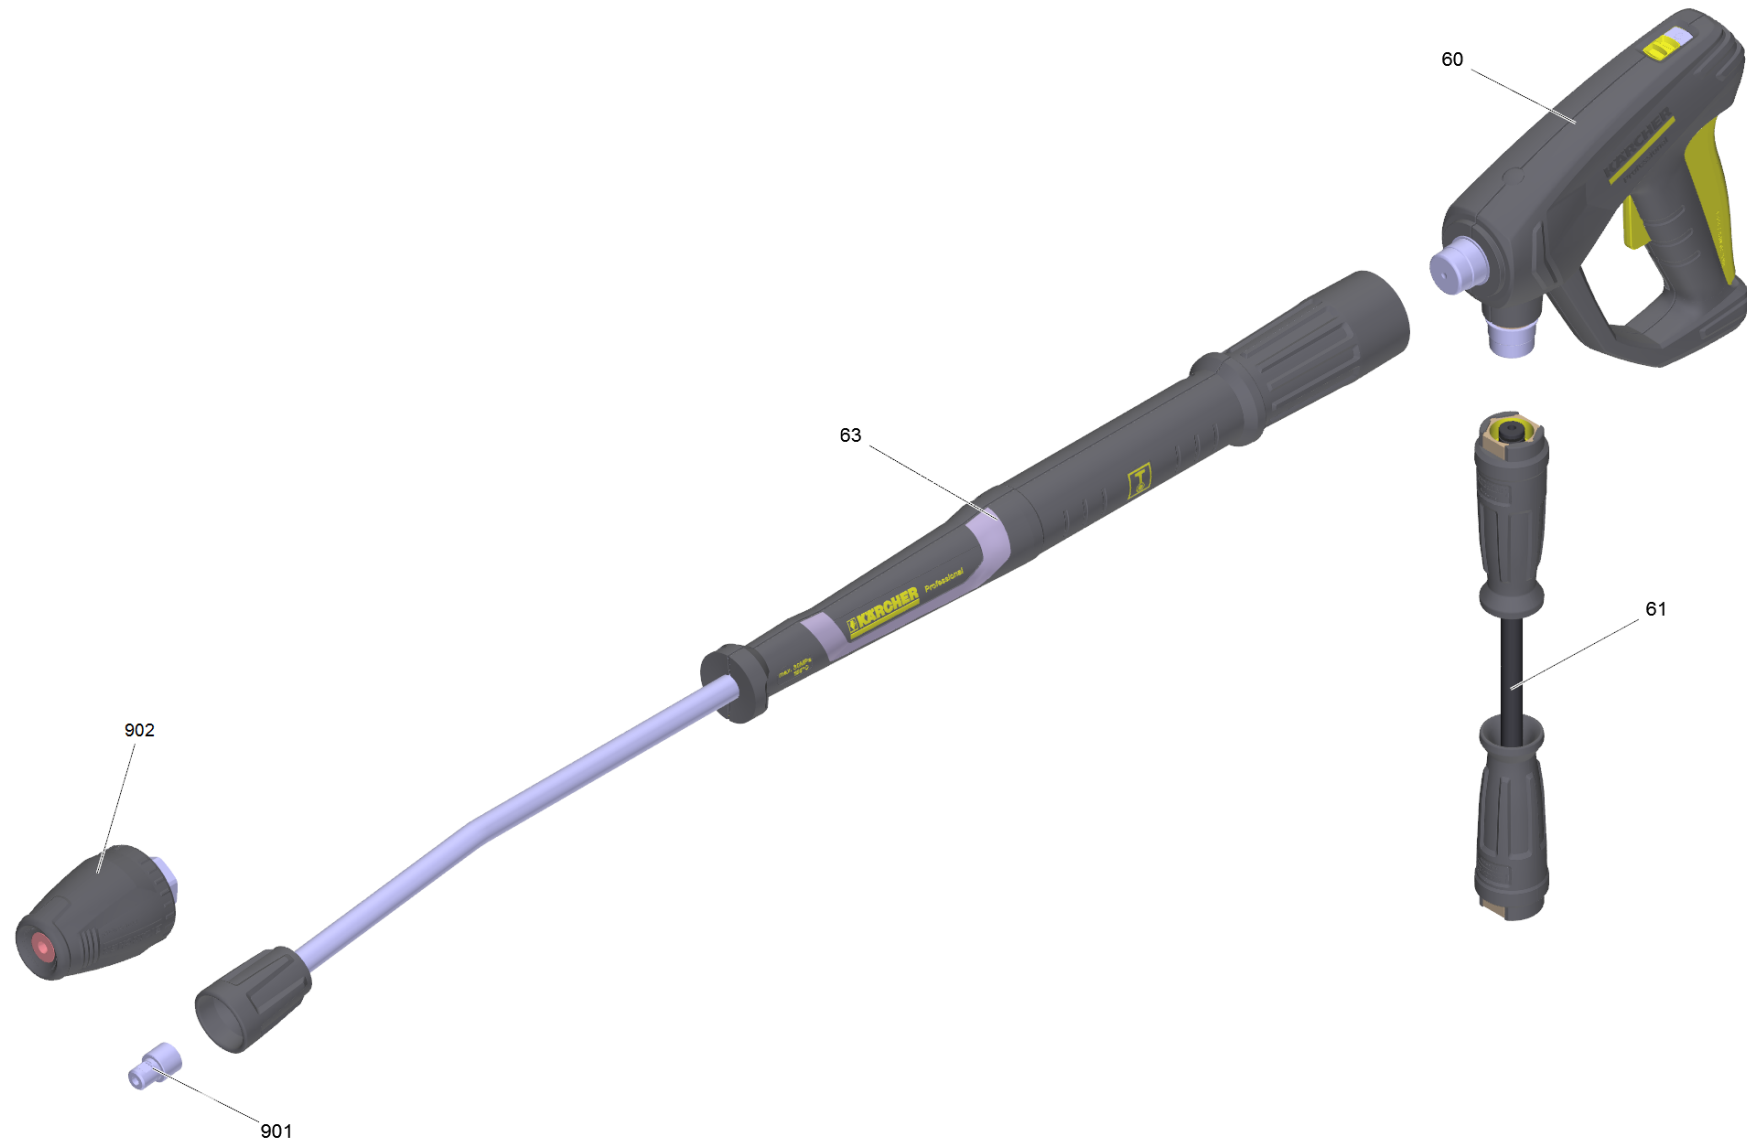

Spare parts list ProHD 600 Plus *EU (5.974-389.0)

Home and Garden \ High pressure cleaner cold water \ Electric motor \ Others \ PRO HD 600 Plus *EU \ Spare parts list ProHD 600 Plus *EU

Spare parts list ProHD 600 Plus *EU (5.974-389.0)

Home and Garden \ High pressure cleaner cold water \ Electric motor \ Others \ PRO HD 600 Plus *EU \ Spare parts list ProHD 600 Plus *EU

KÄRCHER

POS	Article no.	Description	Quantity	Unit
20	5.317-789.0	Bolt	2.000	ST
15	6.647-681.0	Cable clip	1.000	ST
44	6.465-031.0	Connection 3/4	1.000	ST
902	4.114-018.0	Dirt blaster TR 030 LowEnd	1.000	ST
60	4.118-005.0	EASY!Force Advanced	1.000	ST
9		Handhold complete	1.000	ST
8	5.645-849.0	Holder jet pipe	1.000	ST
6	5.646-025.0	Holder left	1.000	ST
7	5.646-024.0	Holder right	1.000	ST
61	6.110-034.0	Hose assembly TR DN6 25MPa 10m	1.000	ST
2	5.645-847.3	Housing left for replacement	1.000	ST
3	5.645-848.3	Housing right for replacement	1.000	ST
63	4.112-006.0	Jet pipe TR 840 mm	1.000	ST
46	5.384-666.0	Label 87 dB	1.000	ST
901	2.113-040.0	Power nozzle TR 15027	1.000	ST
10		Pump set ProHD 600 *EU	1.000	ST
50	5.646-026.0	Retainer accessories	1.000	ST
11	5.767-005.0	Rubber buffer	3.000	ST
35	6.303-566.0	Screw 4,2x22 R2R	20.000	ST
43	4.401-056.0	Screw connector part	1.000	ST
30	5.379-043.0	Strap	1.000	ST
4	5.645-992.0	Tubular brush-holder with crosshead	1.000	ST
47	5.387-620.0	Warning sticker-Prevent from freezing	1.000	ST
21	5.515-023.0	Wheel D120	2.000	ST