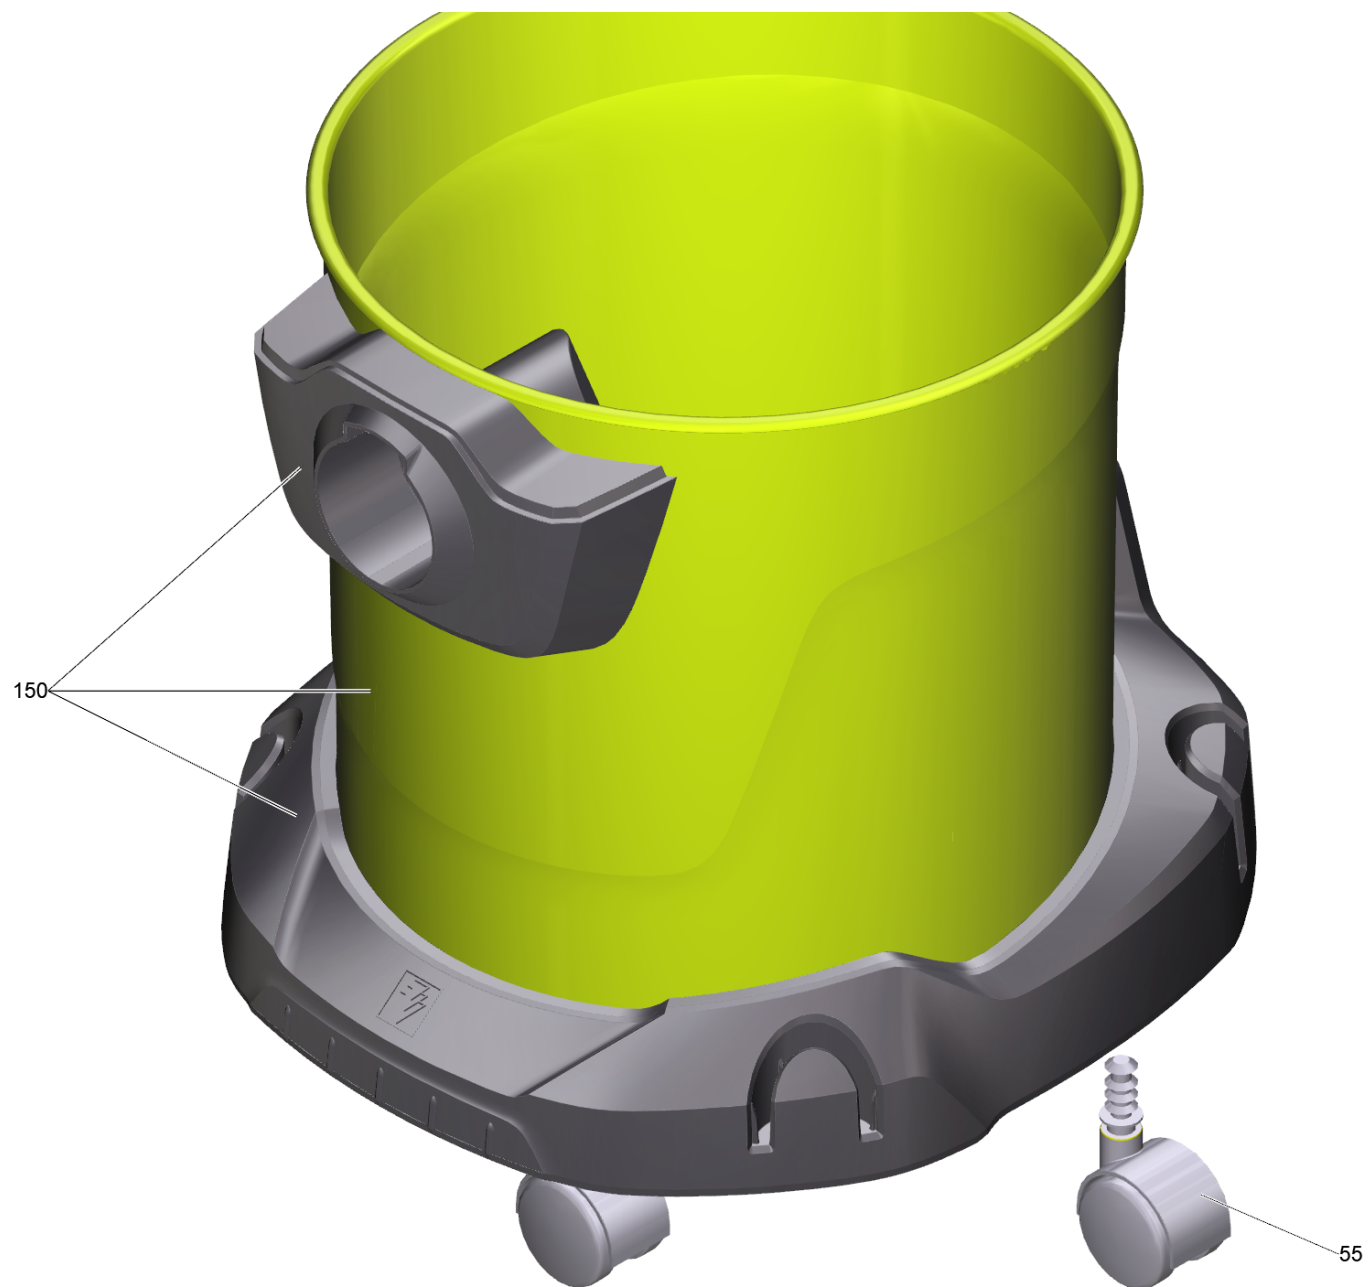

## **Spare parts list**

(1.628-101.0) WD 3 V-17/4/20 (YYY) \*EU

## Table of contents

---

WD 3 V-17/4/20 (YYY) *EU (1.628-101.0)	3
43 Cover complete for replacement WD 3 -Y (4.628-011.3)	7
150 Tank plastics for replacement 17L YBBY (4.628-032.0)	9
904 Vacuum kit for power tools WD 2St. (2.863-112.0)	11