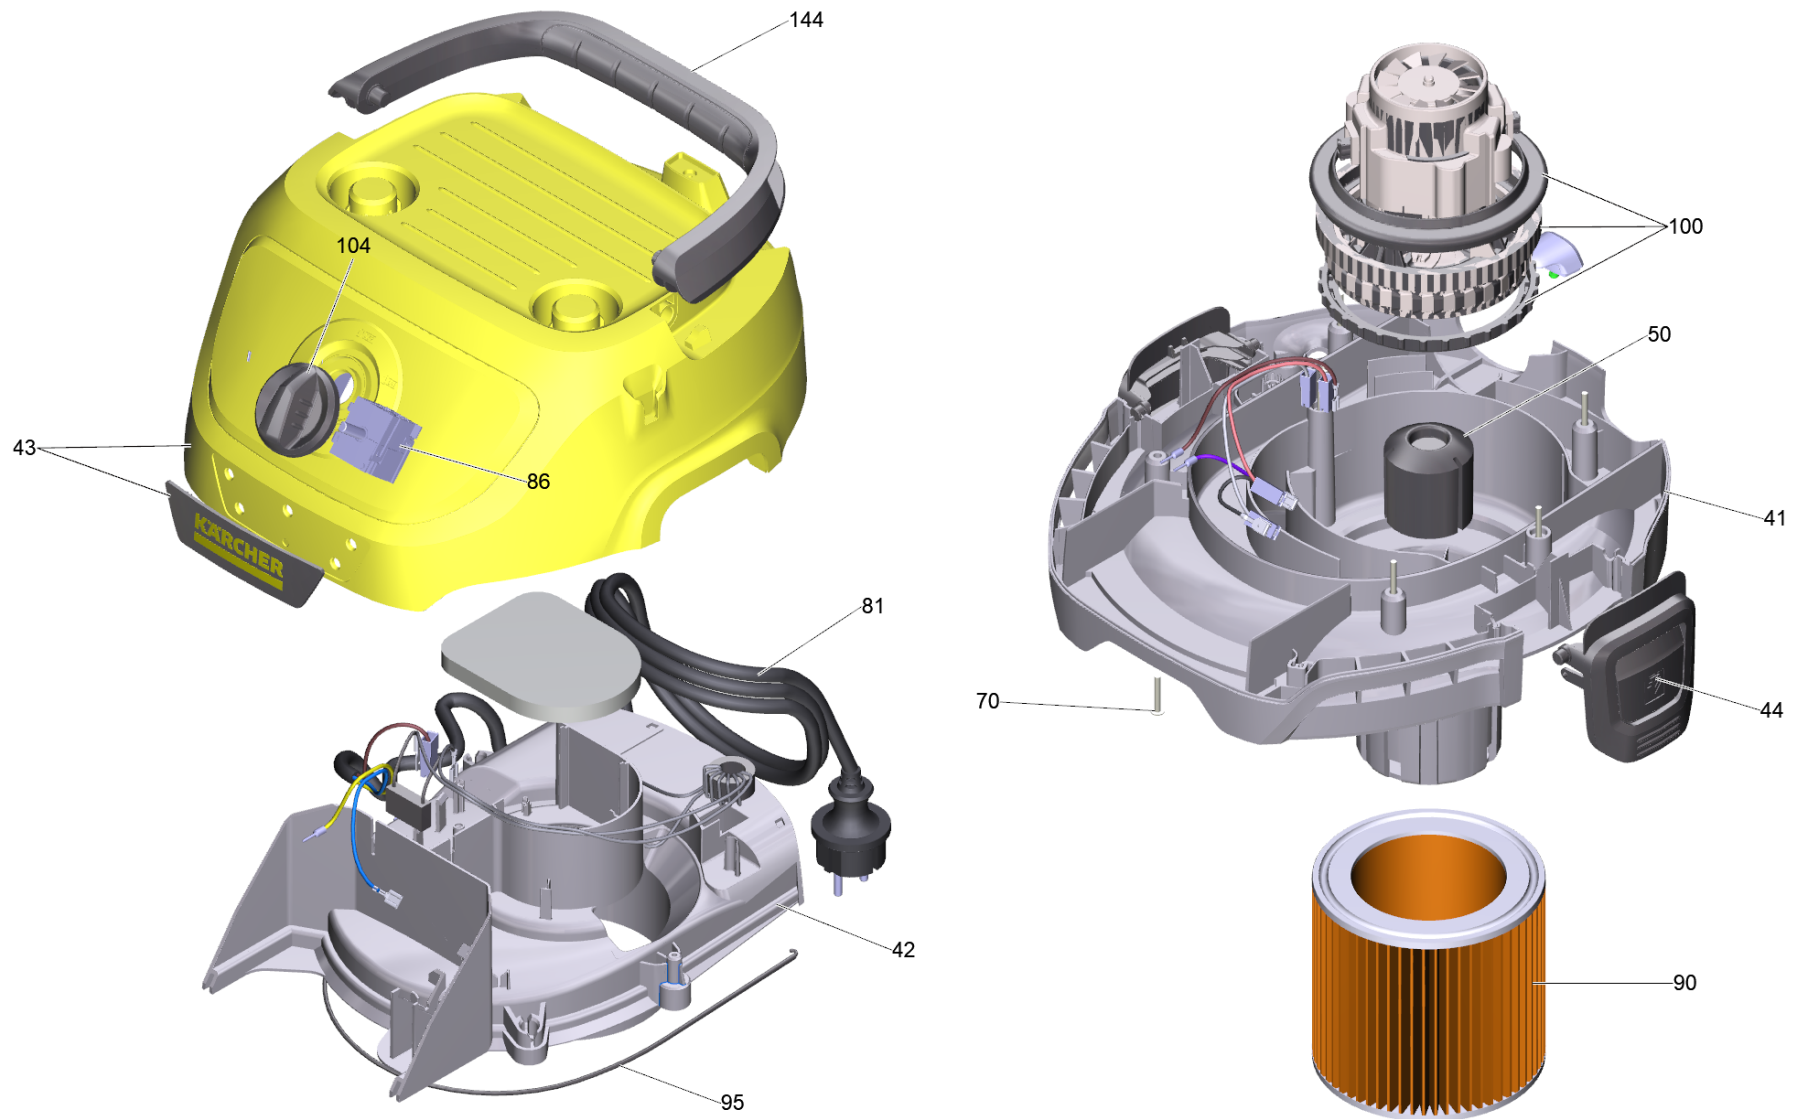

## **Spare parts list**

(1.628-101.0) WD 3 V-17/4/20 (YYY) \*EU

## Table of contents

---

WD 3 V-17/4/20 (YYY) *EU (1.628-101.0)	3
43 Cover complete for replacement WD 3 -Y (4.628-011.3)	7
150 Tank plastics for replacement 17L YBBY (4.628-032.0)	9
904 Vacuum kit for power tools WD 2St. (2.863-112.0)	11