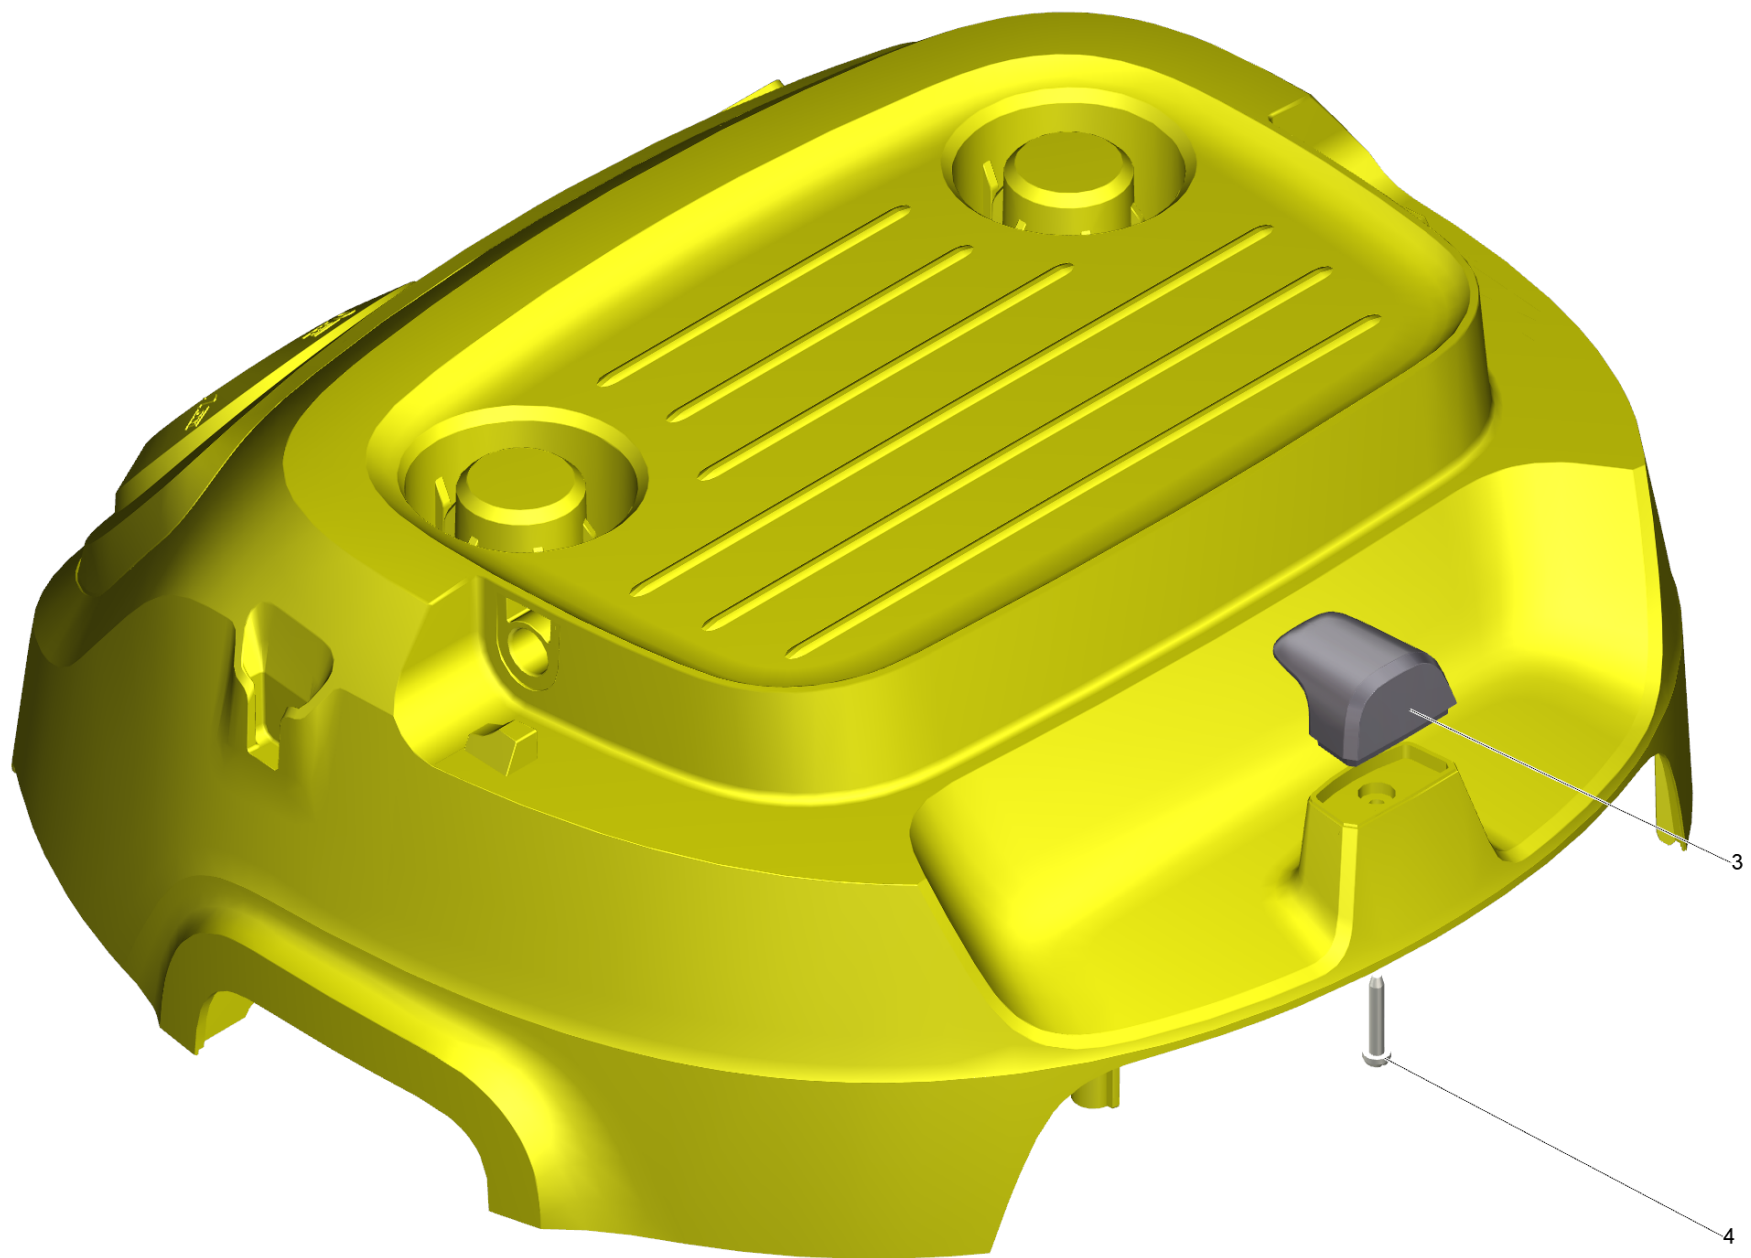

43 Cover complete for replacement WD 3 -Y (4.628-011.3)

POS	Article no.	Description	Quantity	Unit
3	5.628-044.3	Catch for cable for replacement yellow WD 3	1	PC
4	6.633-534.0	Oval head screw with Kombi-Torx 3x18	1	PC