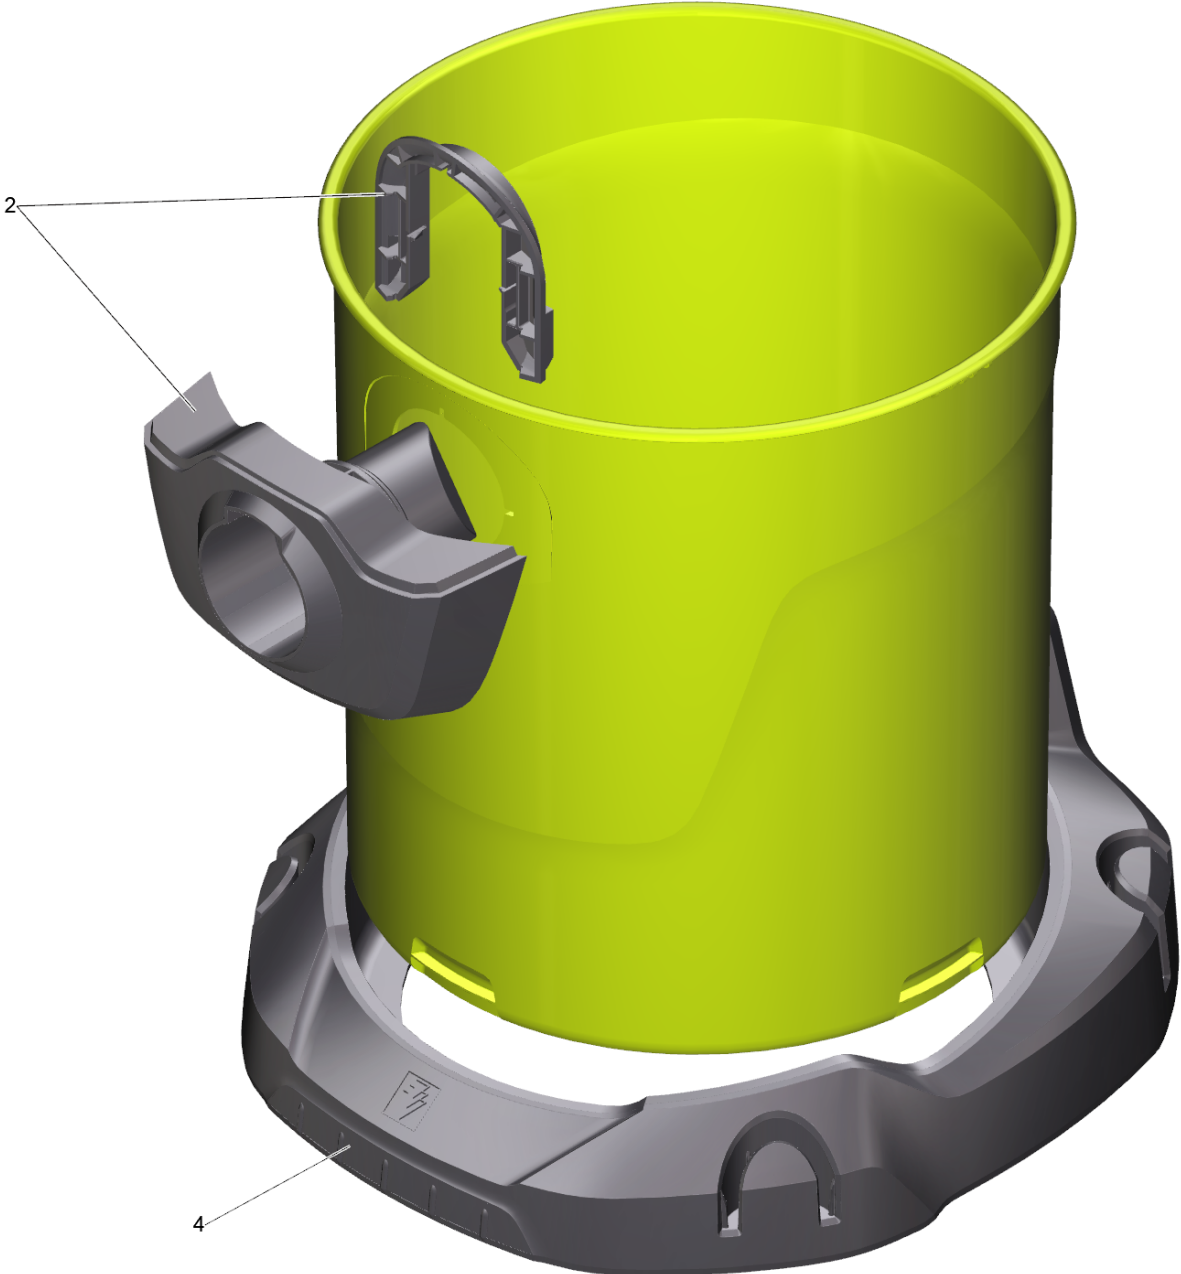

43 Cover complete for replacement WD 3 -Y (4.628-011.3)

---

<b>POS</b>	<b>Article no.</b>	<b>Description</b>	<b>Quantity</b>	<b>Unit</b>
3	5.628-044.3	Catch for cable for replacement yellow WD 3	1	PC
4	6.633-534.0	Oval head screw with Kombi-Torx 3x18	1	PC