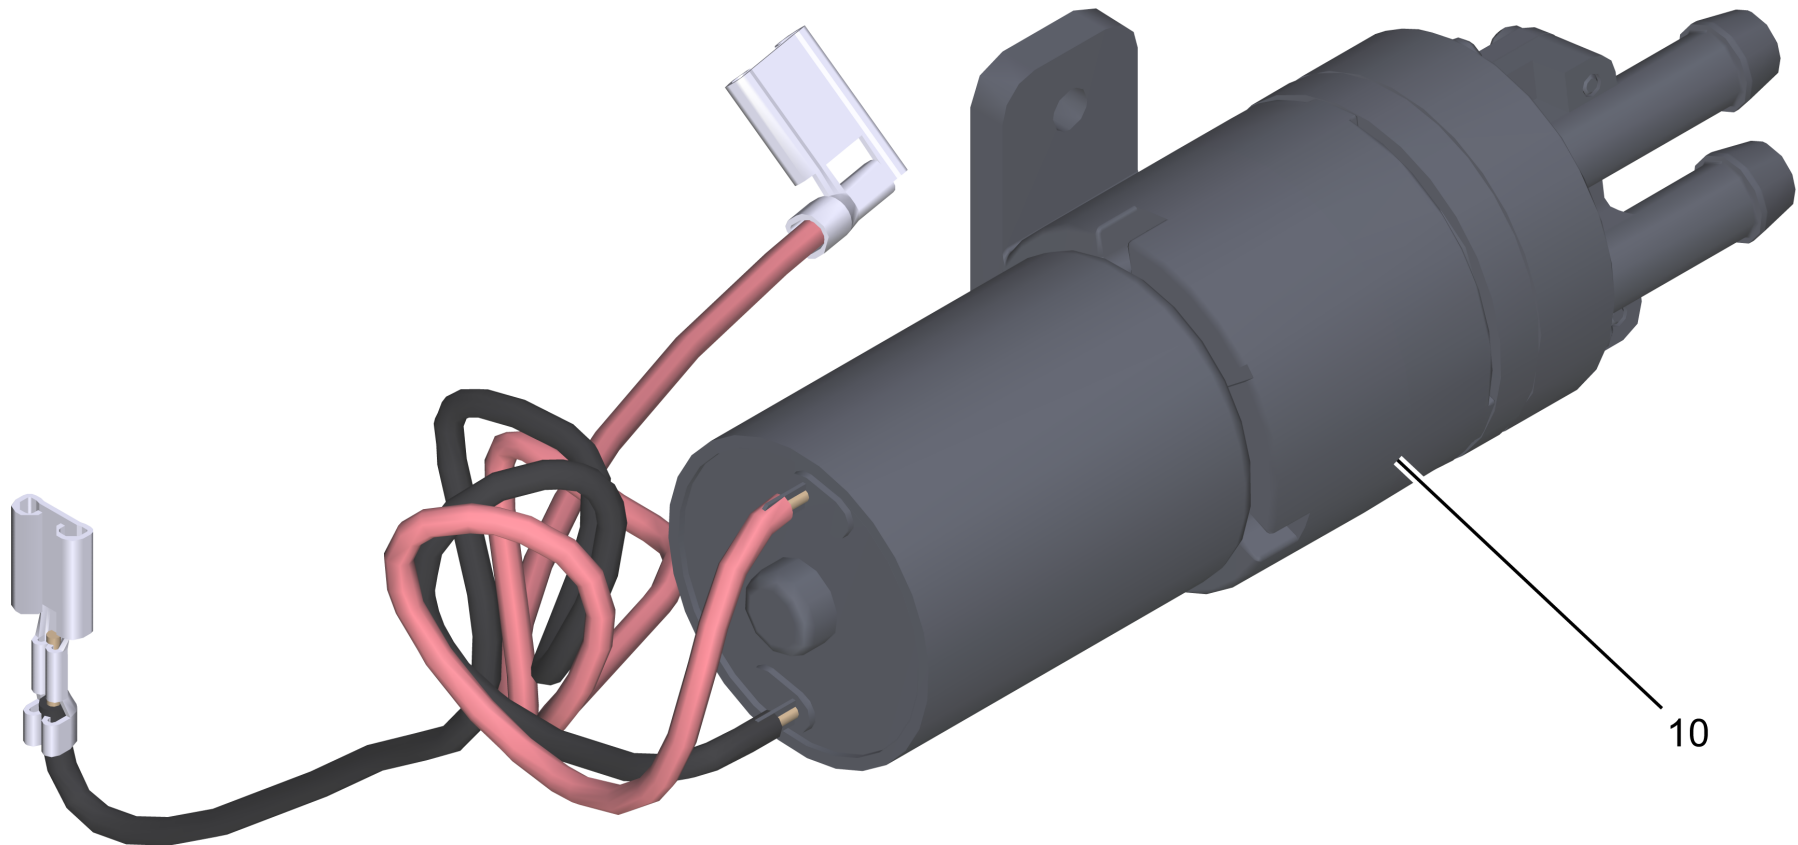

3 Set pump pressure controller (4.081-019.0)

Home and Garden \ Spray extraction \ SE 3-18 Compact BatterySet *EU \ Motor pump Unit \ Set pump pressure controller

3 Set pump pressure controller (4.081-019.0)

Home and Garden \ Spray extraction \ SE 3-18 Compact BatterySet *EU \ Motor pump Unit \ Set pump pressure controller

POS	Article no.	Description	Quantity	Unit
10	6.473-110.3	Pump for replacement DP-2RV	1	PC