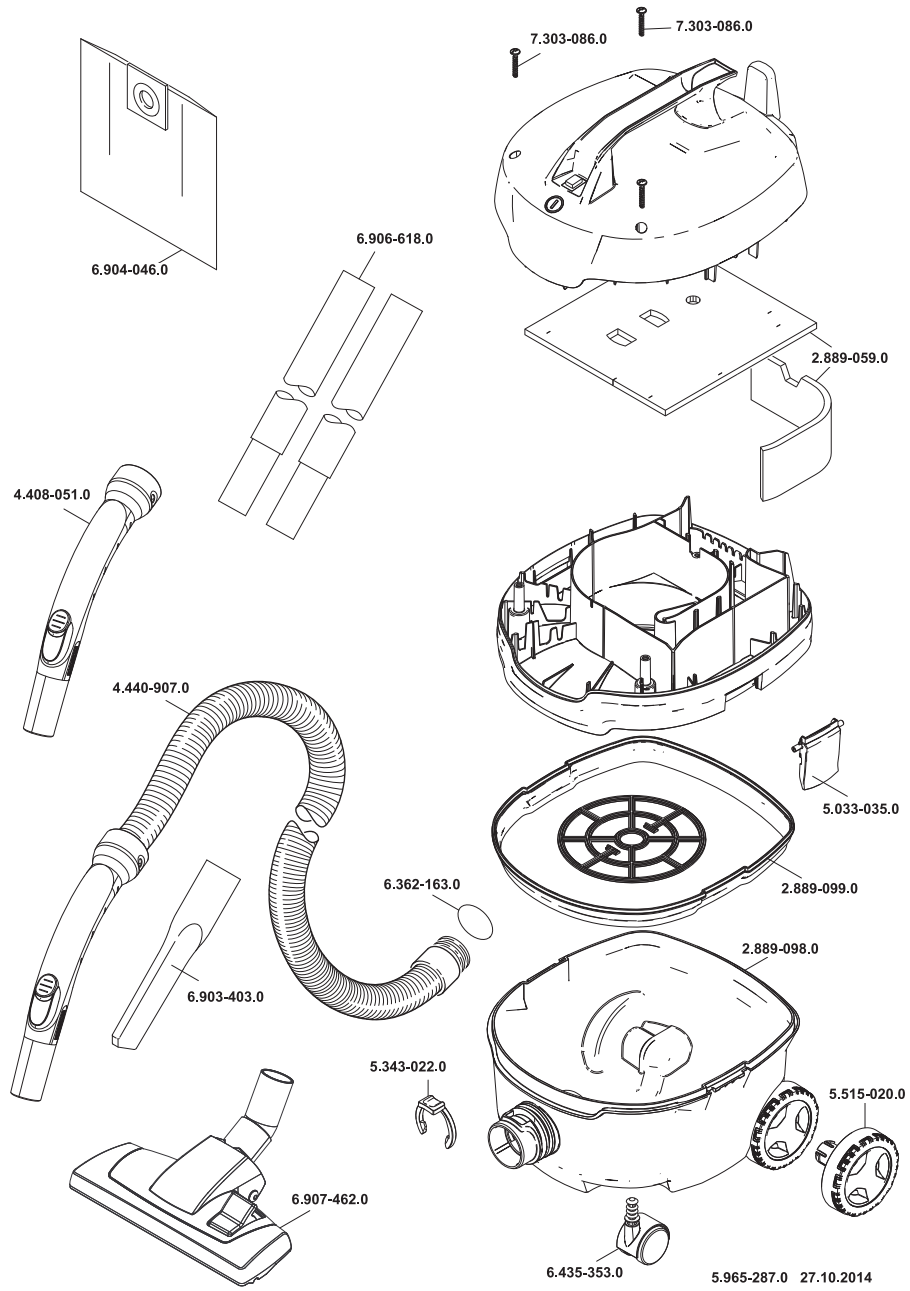

T 7/1 Classic

T 7/1 Classic - 1.527-180.0

ProT 200

<http://www.kaercher.com/dealersearch>