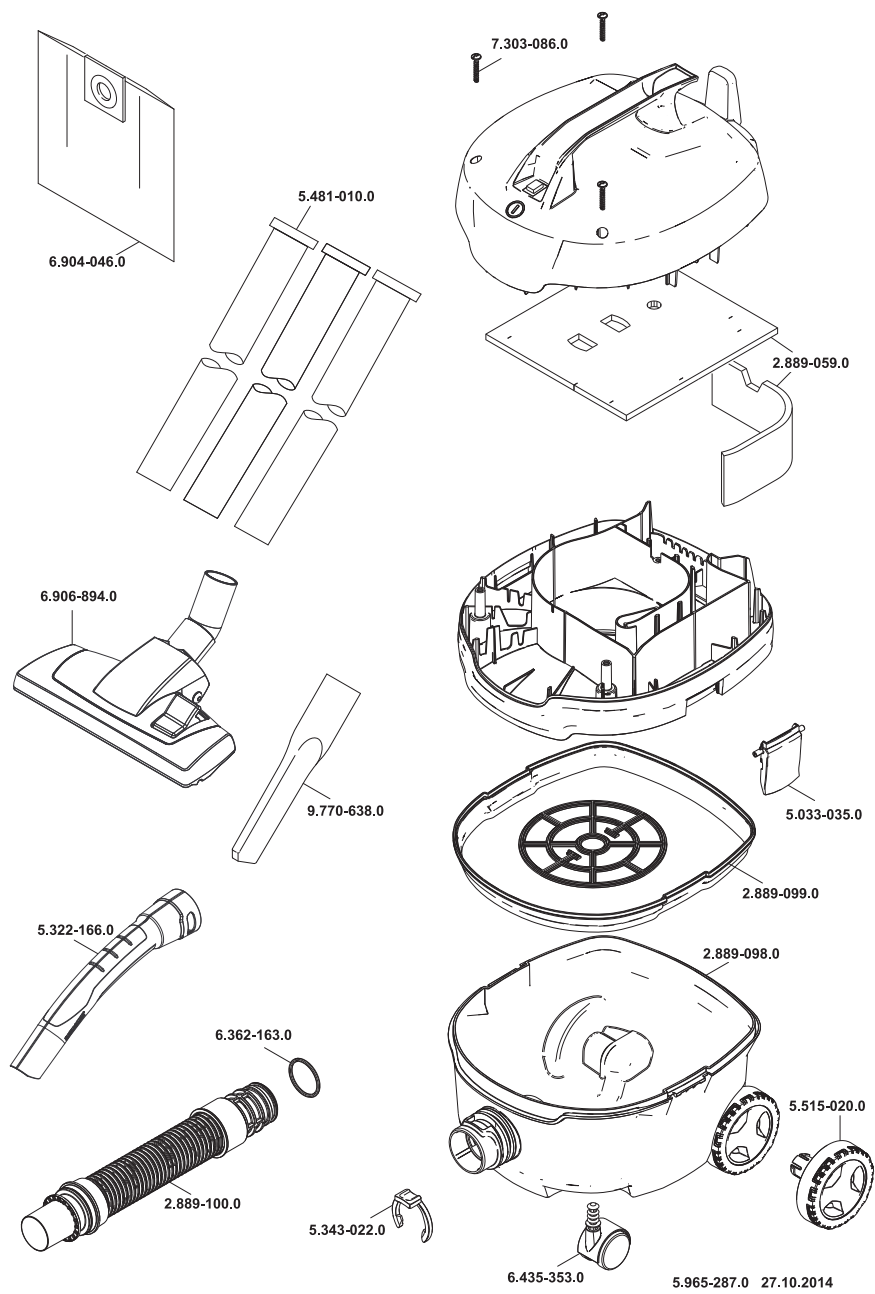

T 7/1 Classic

T 7/1 Classic - 1.527-180.0

ProT 200

<http://www.kaercher.com/dealersearch>