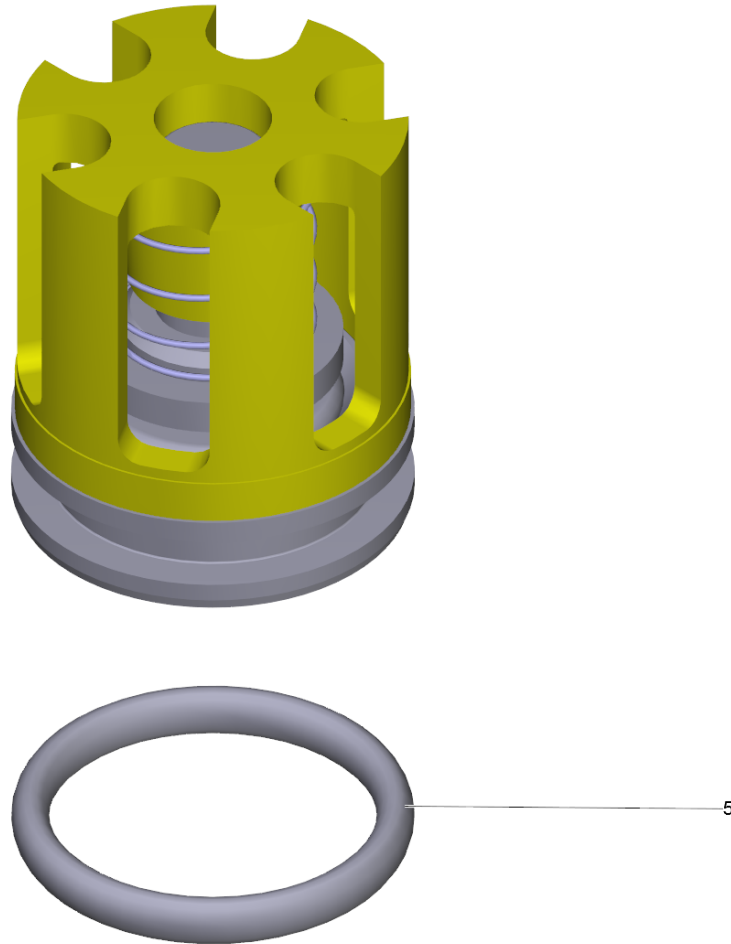

20 Valve complete (4.580-594.0)

Professional \ High pressure cleaner cold water \ Electric motor \ HD 10/25 -4S \ Spare parts list HD 10/25 S \ Pump set \ Cylinder head \ Spare part set \ Valve complete

POS	Preces Nr.	Apraksts	Skaitis	Vienība
5	6.362-381.0	Gredzenblīve 13x2 - NBR 70	1.000	ST