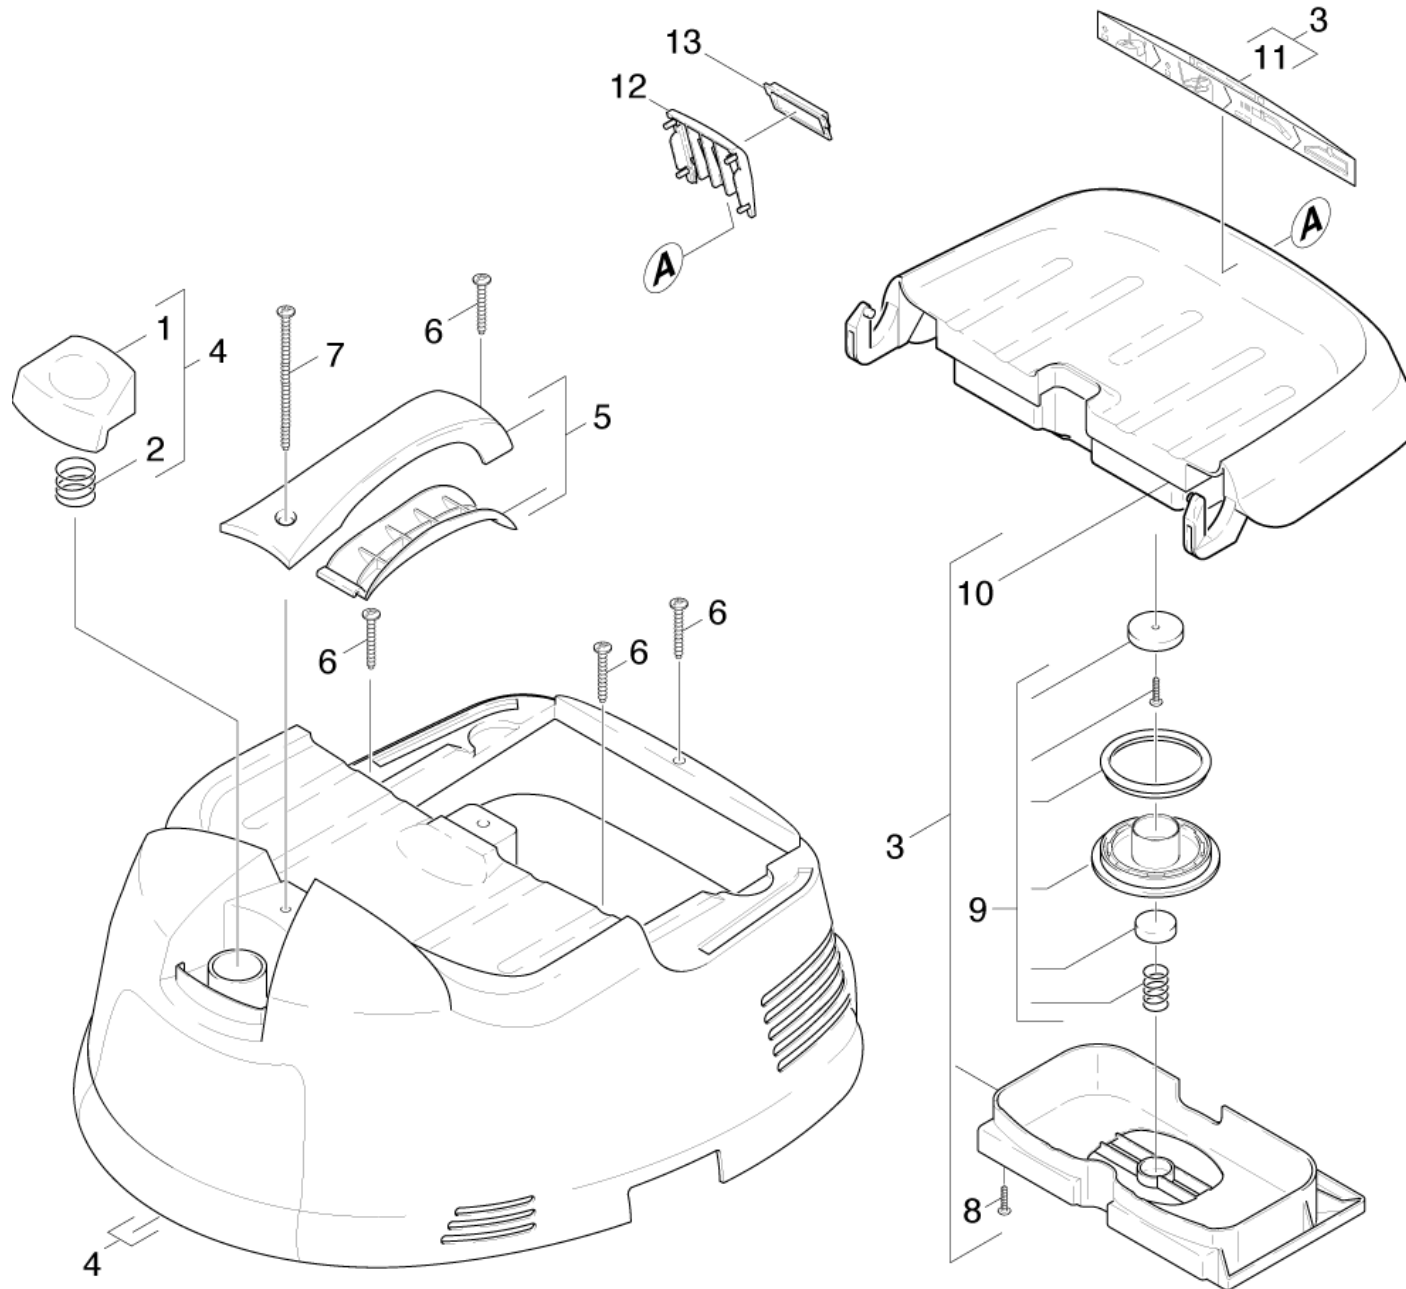

10 Cover individual parts

Professional \ Vacuum cleaner \ Wet-dry vacuum cleaner \ NT 65/2 ECO *EU \ Spare parts list NT 65/2 ECO \ Cover individual parts

10 Cover individual parts

Professional \ Vacuum cleaner \ Wet-/dry vacuum cleaner \ NT 65/2 ECO *EU \ Spare parts list NT 65/2 ECO \ Cover individual parts

KÄRCHER

POS	Article no.	Description	Quantity	Unit
1	5.324-057.0	Pushbutton	1	PC
2	5.332-490.0	Spring pushbutton	1	PC
3	4.063-729.0	FILTER COVER kpl.	1	PC
4	4.066-321.0	Cover complete NT 65/2 Eco	1	PC
5	4.321-150.0	Handhold complete	1	PC
7	7.303-155.0	Screw 5x100-A2-70 (IN6RD)	1	PC
9	2.889-072.0	Spare part set PFC NT 65/2 Eco	1	PC
10	5.063-997.0	Cover filter	1	PC
11	5.384-885.0	Label	1	PC
12	5.064-017.0	Cover backwashing	1	PC
13	5.032-303.0	Slider	1	PC
6	7.303-154.0	Screw 5x50 -A2-70 (In6Rd)	4	PC
8	7.303-086.0	Screw 5x30 -10.9-R2R (K-In6Rd)	5	PC