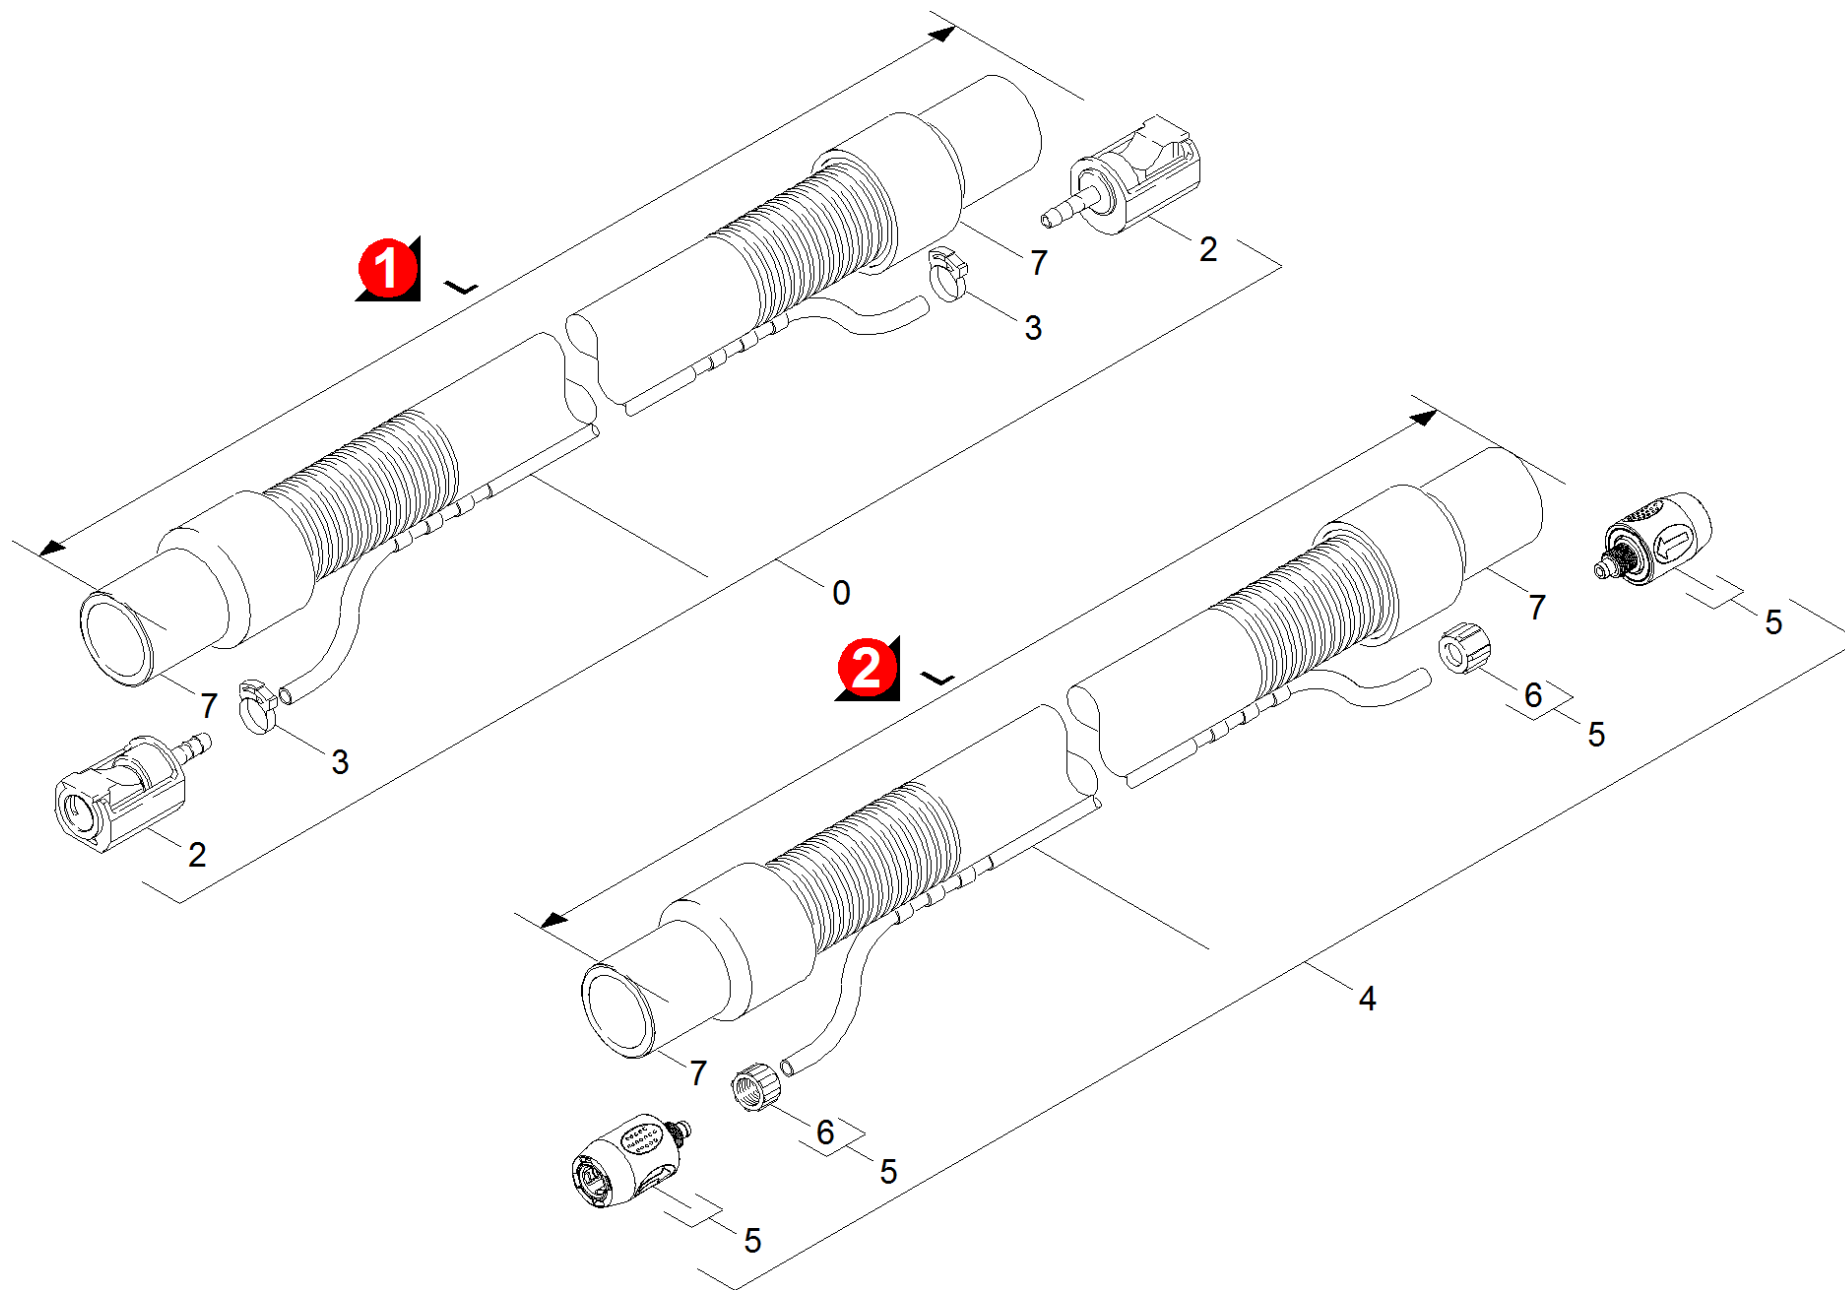

40 Suction hose

Professional \ Spray extraction \ PUZZI 100 SUPER *EU \ Spare parts list PUZZI 100 \ Suction hose

40 Suction hose

Professional \ Spray extraction \ PUZZI 100 SUPER *EU \ Spare parts list PUZZI 100 \ Suction hose

KÄRCHER

POS	Article no.	Description	Quantity	Unit	Remark	Foot note text
3	6.389-882.0	Hose clip 8,5-10,0	2	PC		VERSION 1
5	4.446-019.0	Hose coupling complete for replacement	2	PC		VERSION 2
7	6.906-713.0	Sleeve DN32	2	PC		VERSION 2
0	7.777-999.0	Stockpiling discontinued	1	PC	L = 2400 MM	VERSION 1
0	7.777-999.0	Stockpiling discontinued	1	PC	L = 4000 MM	VERSION 1
2	7.777-999.0	Stockpiling discontinued	2	PC		VERSION 1
4	4.071-516.0	Suction hose for replacement DN32	1	PC	L = 2400 MM	VERSION 2
4	4.071-517.0	Suction hose for replacement DN32	1	PC	L = 4000 MM	VERSION 2
6	6.388-381.0	Union nut black	1	PC		VERSION 2