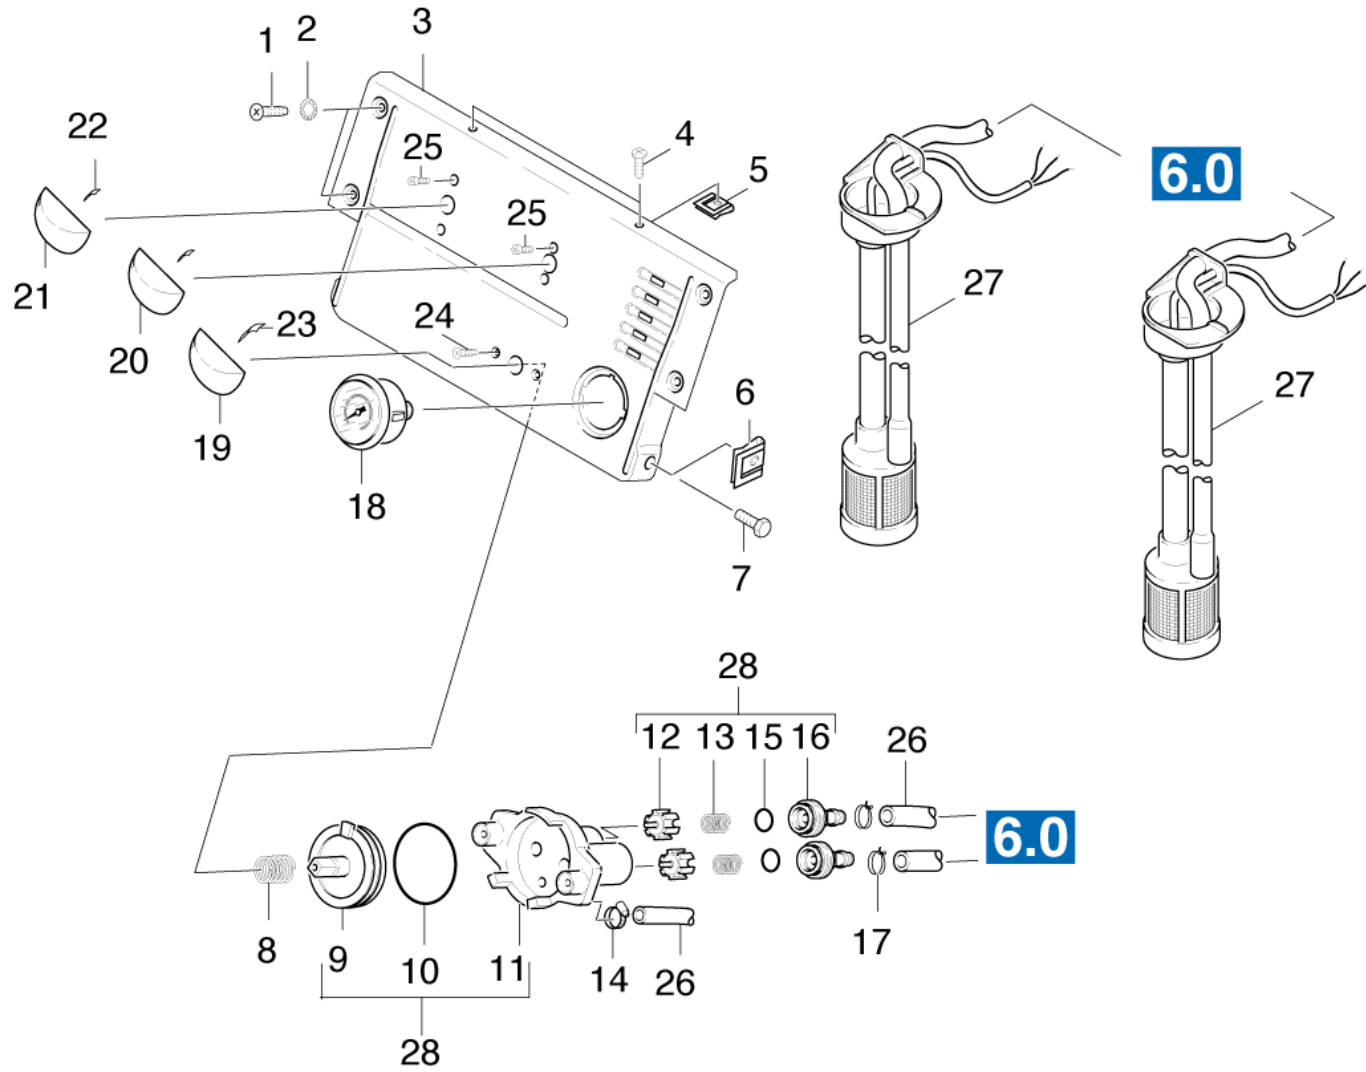

110 Control panel

Overview technical documents/Professional/High pressure cleaner hotwater/Electric motor/HDS 1295

*EU (1.028-111.0)/Spare parts list HDS 1295/110 Control panel

110 Control panel

Overview technical documents/Professional/High pressure cleaner hotwater/Electric motor/HDS 1295 *EU (1.028-111.0)/Spare parts list HDS 1295/110 Control panel

Rez.daļas/nodil.pakļ.daļas	Poz.	Materiāla Nr.	Nosaukums	Daudzums	Pārdoš. vienība	no sēr. Nr..	līdz sēr. Nr.
	1	7.303-038.0	Screw M6x20 -St-R3R (In6Rd)	4.000	ST	0000000000	0000000000
	2	7.312-172.0	Toothed lock washer A5,3-FSt-A3E DIN 67	2.000	ST	0000000000	0000000000
	3	5.841-273.0	Control panel	1.000	ST	0000000000	0000000000
	4	7.303-078.0	Sheet metal screw ST4,8X19-ST-A2R (KOMBI	2.000	ST	0000000000	0000000000
	5	6.310-034.0	Speed nut	2.000	ST	0000000000	0000000000
	6	6.310-082.0	Putting nut M6	2.000	ST	0000000000	0000000000
	7	7.304-382.0	Hexagonal head screw M 6x12-8.8-A2E ISO	2.000	ST	0000000000	0000000000
	8	5.332-028.0	Helical spring	1.000	ST	0000000000	0000000000
	9	5.581-035.0	Valve seat	1.000	ST	0000000000	0000000000
	10	6.362-382.0	O-Ring seal 42,0 X 2,5	1.000	ST	0000000000	0000000000
	11	5.587-046.0	Valve housing	1.000	ST	0000000000	0000000000
	12	5.584-028.0	Valve pin	2.000	ST	0000000000	0000000000
	13	5.332-076.0	Helical spring	2.000	ST	0000000000	0000000000
	14	6.388-515.0	Hose clip	1.000	ST	0000000000	0000000000
	15	6.362-395.0	O-Ring seal 14,0 X 1,78-NBR 70	2.000	ST	0000000000	0000000000
	16	5.586-014.0	Valve connecting piece	2.000	ST	0000000000	0000000000
	17	6.388-561.0	Hose clip	2.000	ST	0000000000	0000000000
X-X	18	6.421-170.0	Manometrs 0-315 bāri	1.000	ST	0000000000	0000000000
	19	5.321-379.0	Tureklis	1.000	ST	0000000000	0000000000
	20	5.321-378.0	Tureklis	1.000	ST	0000000000	0000000000
	21	5.321-377.0	Tureklis	1.000	ST	0000000000	0000000000
X-X	22	6.313-014.0	Spailes atspere	2.000	ST	0000000000	0000000000
	23	5.337-021.0	Atsperes plāksne	1.000	ST	0000000000	0000000000
	24	7.305-255.0	Kon. gremdg. skr. M 4x12-A2-70-sw ISO70	2.000	ST	0000000000	0000000000
	25	7.306-236.0	Screw M4x6 -8.8-R2R (In6Rd)	4.000	ST	0000000000	0000000000