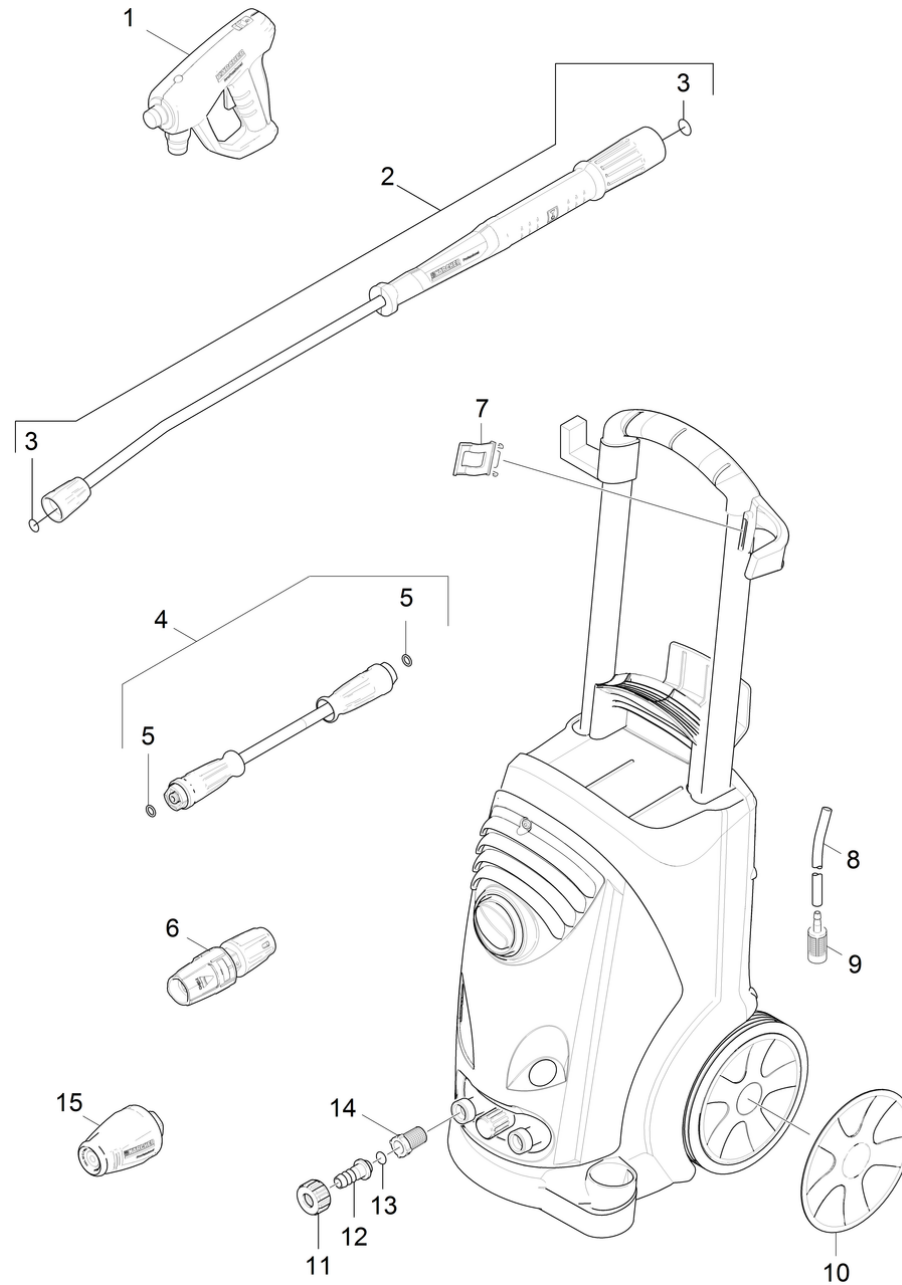

1020 Short spare parts list

Professional \ High pressure cleaner cold water \ Electric motor \ HD 6/15 C Plus *EU \ Short spare parts list

1020 Short spare parts list

Professional \ High pressure cleaner cold water \ Electric motor \ HD 6/15 C Plus *EU \ Short spare parts list

POS	Article no.	Description	Quantity	Unit	Foot note text
1	4.118-005.0	EASY!Force Advanced	1.000	ST	
2	4.112-006.0	Jet pipe TR 840 mm	1.000	ST	
3	2.880-001.0	Spare part set seals TR	1.000	ST	
4	6.110-055.0	Hose assembly TR replacement DN6 30MPa 1	1.000	ST	
5	2.880-154.0	O-Ring kit	1.000	ST	
6	4.117-029.0	Triple jet nozzle TR 034	1.000	ST	
7	5.044-216.0	Holder	1.000	ST	
8	6.388-216.0	Hose DN 5	1.000	M	TO ORDER AS CUT GOODS
9	5.731-652.0	Filter with weight	1.000	ST	
10	4.515-323.0	Spare parts set wheel cap basalt grey RA	1.000	ST	
11	5.310-065.0	Nut	1.000	ST	
12	5.443-229.0	Hose stem	1.000	ST	
13	6.362-078.0	O-Ring seal 13,3x2,4	1.000	ST	
14	6.414-252.0	Strainer	1.000	ST	
15	4.114-019.0	Dirt blaster TR 035 LowEnd	1.000	ST	