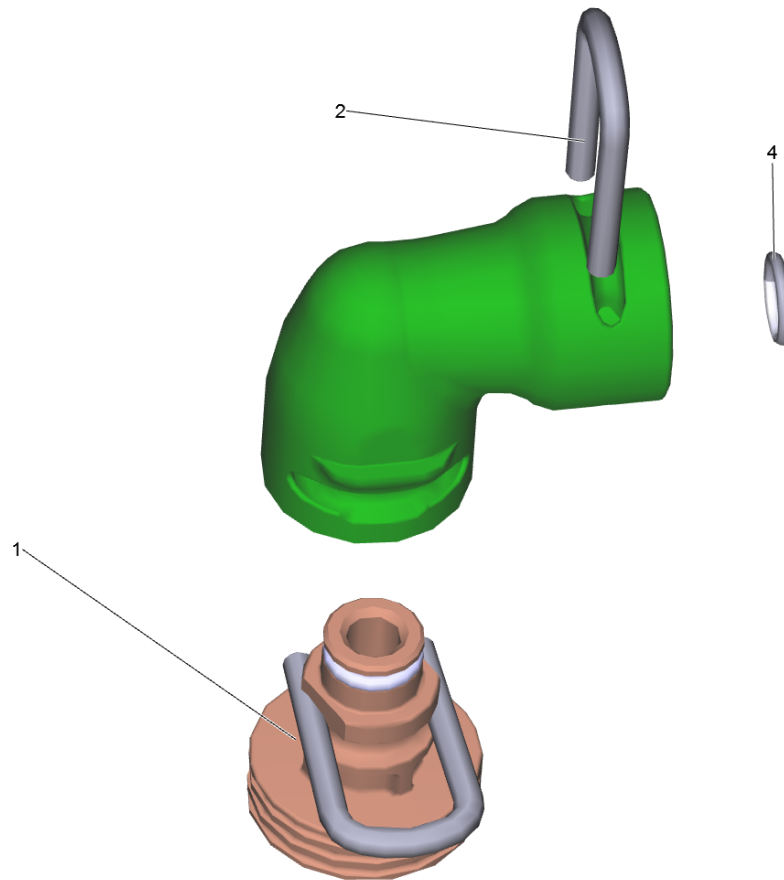

14 Spare parts set power nozzle 15014 (2.885-436.0)

Professional \ High pressure cleaner cold water \ Electric motor \ HD 5/13 C Plus + FR Classic *EU \ Spare parts list HD 5/13C Plus + FR Classic *EU \ Accessories \ FR Classic \ Spare parts set power nozzle 15014

POS	Article no.	Description	Quantity	Unit
1		Power nozzle complete 15014	1.000	ST
2	5.037-151.0	Clamp	2.000	ST