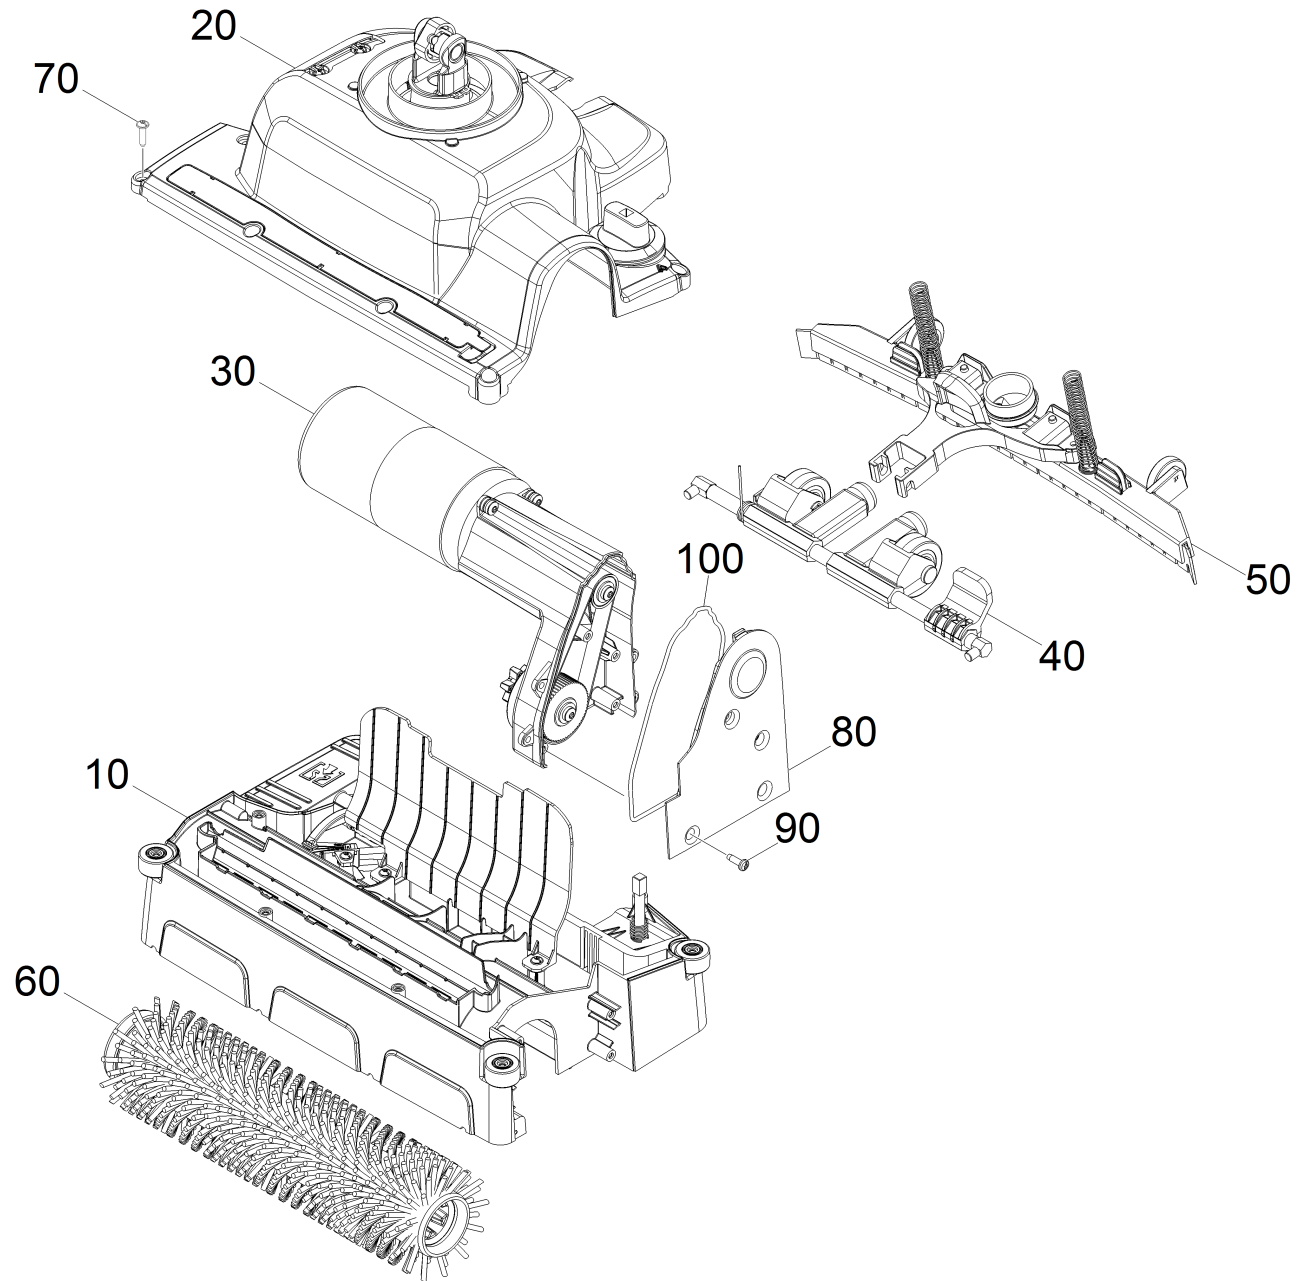

40 Brush-head complete (4.037-025.0)

Professional \ Floor cleaner \ Compact \ BR 35/12 C Bp Pack \ Spare parts list BR 35/12 \ Brush-head complete

40 Brush-head complete (4.037-025.0)

Professional \ Floor cleaner \ Compact \ BR 35/12 C Bp Pack \ Spare parts list BR 35/12 \ Brush-head complete

KÄRCHER

POS	Preces Nr.	Apraksts	Skaitis	Vienība	Zemsvētras piezīme
10		Brush housing complete	1.000	ST	
40	4.037-029.0	Carriage complete	1.000	ST	
20		Cover brush housing complete	1.000	ST	
80	5.037-275.0	Cover gear case	1.000	ST	
30		Gear case complete	1.000	ST	
100	6.273-037.0	Plombas aukla no porainas gumijas 3	1.000	M	TO ORDER AS CUT GOODS
60	4.037-039.0	Roller brush black	1.000	ST	
60	4.037-031.0	Roller brush complete red	1.000	ST	
60	4.037-038.0	Roller brush green	1.000	ST	
60	4.037-037.0	Roller brush orange	1.000	ST	
60	4.037-036.0	Roller brush white	1.000	ST	
90	7.303-039.0	Screw M5x16 -St-A2R (In6Rd)	4.000	ST	
70	7.303-108.0	Skrūve 5x20 -10.9-R2R (In6Rd)	12.000	ST	
50		Suction bar complete	1.000	ST	