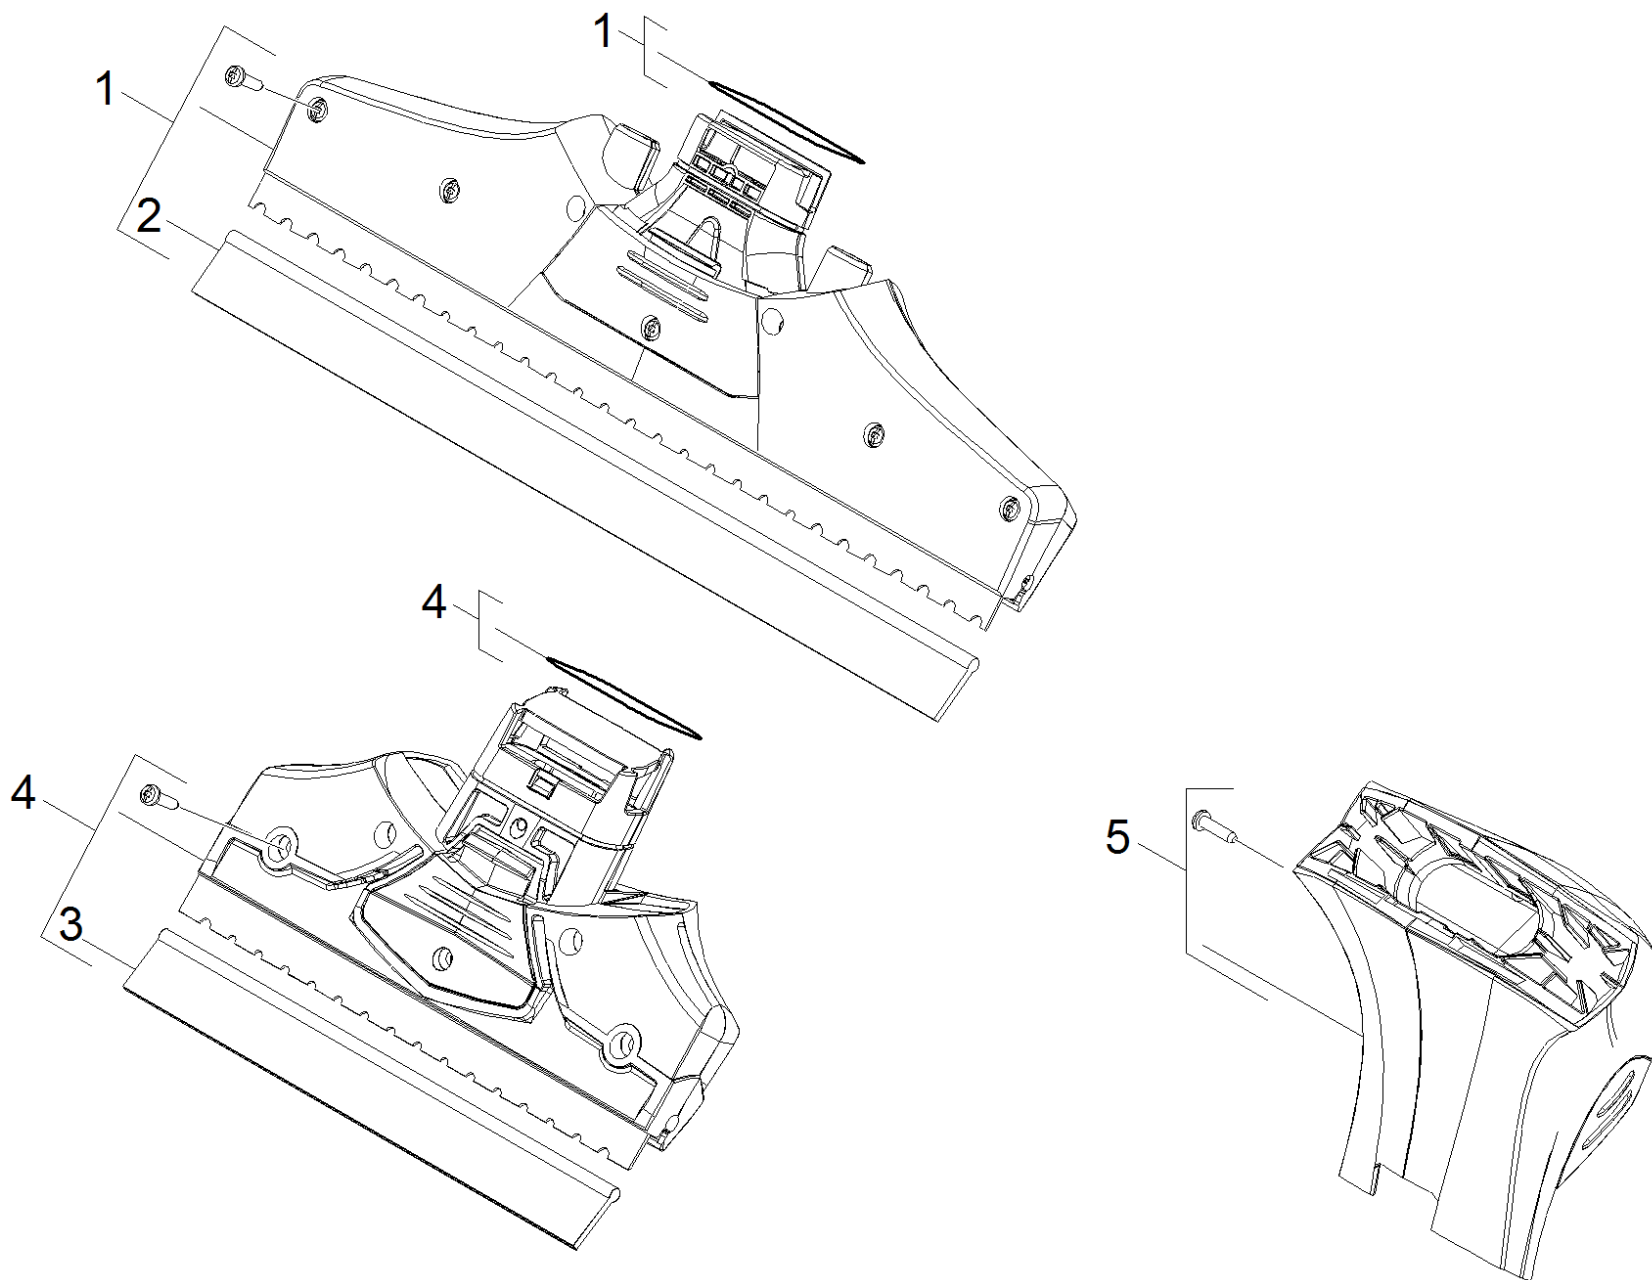

Spare parts list

Top part

10 Top part

POS	Article no.	Description	Quantity	Unit
1	4.633-019.0	Suction nozzle black only for replacemen	1.000	ST
2	2.633-005.0	Pull-off lip WV 50 (280mm)	1.000	ST
3	2.633-104.0	Pull-off lip WV 50 (170mm)	1.000	ST
4	4.633-075.0	Suction nozzle complete replacement schm	1.000	ST
5	4.633-015.0	Separator yellow only for replacement	1.000	ST