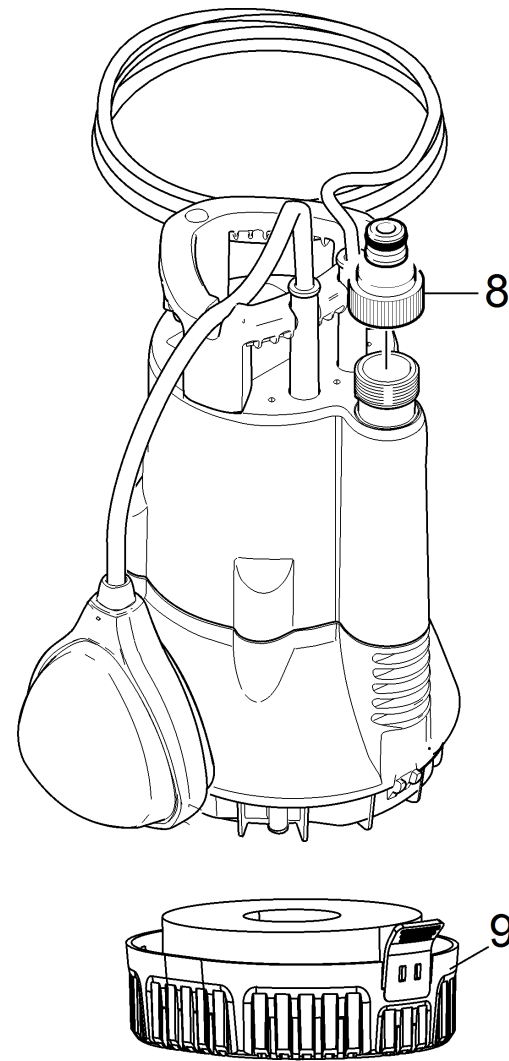

10 Individual parts

Home and Garden \ Pumps \ BP 1 BARREL *EU \ Spare parts list BP 1 Barrel \ Individual parts

10 Individual parts

Home and Garden \ Pumps \ BP 1 BARREL *EU \ Spare parts list BP 1 Barrel \ Individual parts

KÄRCHER

POS	Article no.	Description	Quantity	Unit	Remark
2	4.645-170.0	Fixing barrel pump	1	PC	
3	4.645-175.0	Fastening-parts kit	1	PC	
4	2.645-191.0	Hose coupling entry Universal	1	PC	
4	2.645-192.0	Hose coupling entry Aqua Universal	1	PC	
4	2.645-193.0	Hose coupling middle Universal	1	PC	
4	2.645-201.0	Hose coupling entry with label	1	PC	
4	2.645-202.0	HOSE CONNECTOR ENTRY AQUA WITH TAG	1	PC	
5	5.645-216.0	Hose clamp	1	PC	
6	7.312-293.0	Washer 4-A2 ISO 7093-1	1	PC	
7	7.303-035.0	Screw M4x30 -St-R2R (In6Rd)	1	PC	
8	2.645-006.0	Tap adaptor with reducer G3/4	1	PC	
9	4.645-193.0	Covering cap with filter replacement	1	PC	
9	5.645-220.0	Covering cap	1	PC	ohne Filter
11	2.645-138.0	Hose PrimoFlex 1/2" -20m	1	PC	1/2"-20m
11	2.645-138.0	Hose PrimoFlex 1/2" -20m	1	PC	1/2"-15m
12	2.645-268.0	Spray gun Plus	1	PC	
13	2.645-265.0	Spray gun	1	PC	