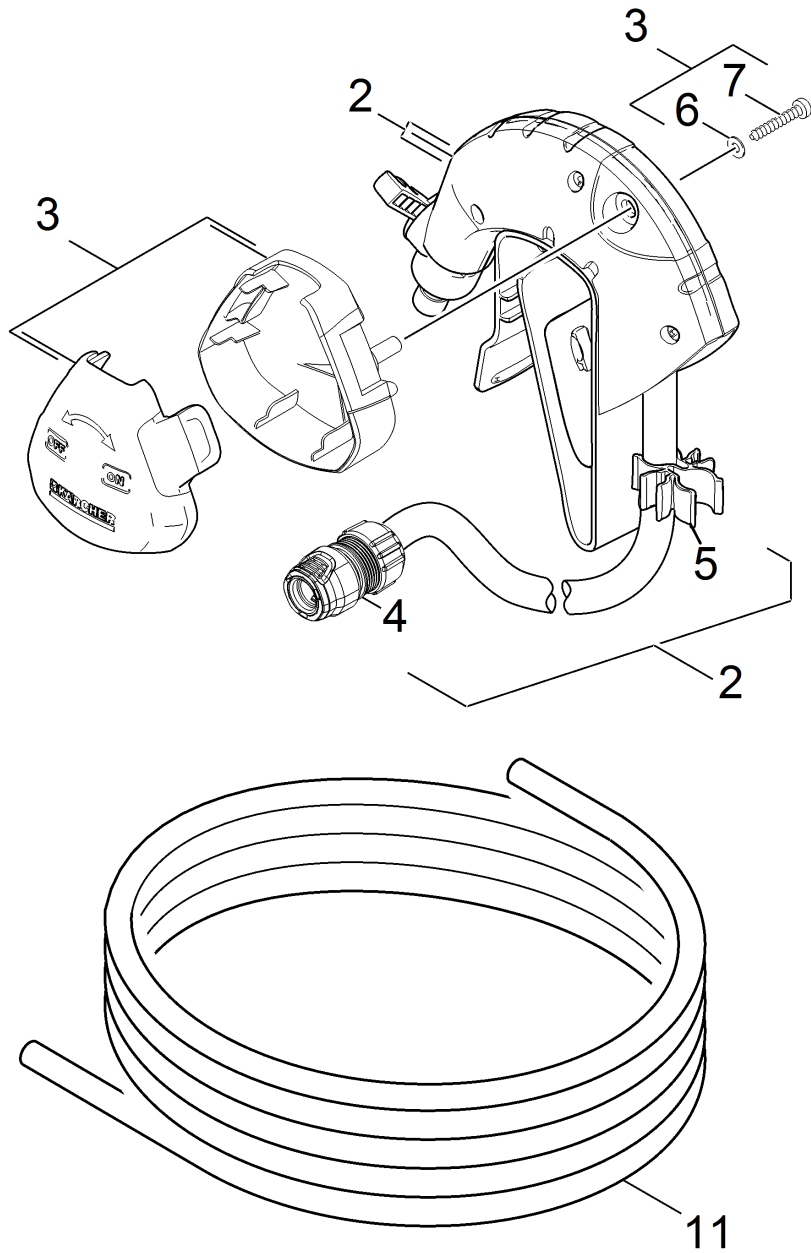

10 Individual parts

Home and Garden \ Pumps \ BP 1 BARREL *EU \ Spare parts list BP 1 Barrel \ Individual parts

10 Individual parts

Home and Garden \ Pumps \ BP 1 BARREL *EU \ Spare parts list BP 1 Barrel \ Individual parts

KÄRCHER

POS	Article no.	Description	Quantity	Unit	Remark
2	4.645-170.0	Fixing barrel pump	1	PC	
3	4.645-175.0	Fastening-parts kit	1	PC	
4	2.645-191.0	Hose coupling entry Universal	1	PC	
4	2.645-192.0	Hose coupling entry Aqua Universal	1	PC	
4	2.645-193.0	Hose coupling middle Universal	1	PC	
4	2.645-201.0	Hose coupling entry with label	1	PC	
4	2.645-202.0	HOSE CONNECTOR ENTRY AQUA WITH TAG	1	PC	
5	5.645-216.0	Hose clamp	1	PC	
6	7.312-293.0	Washer 4-A2 ISO 7093-1	1	PC	
7	7.303-035.0	Screw M4x30 -St-R2R (In6Rd)	1	PC	
8	2.645-006.0	Tap adaptor with reducer G3/4	1	PC	
9	4.645-193.0	Covering cap with filter replacement	1	PC	
9	5.645-220.0	Covering cap	1	PC	ohne Filter
11	2.645-138.0	Hose PrimoFlex 1/2" -20m	1	PC	1/2"-20m
11	2.645-138.0	Hose PrimoFlex 1/2" -20m	1	PC	1/2"-15m
12	2.645-268.0	Spray gun Plus	1	PC	
13	2.645-265.0	Spray gun	1	PC	