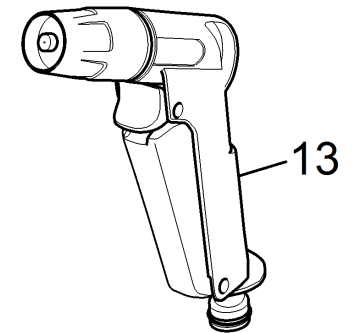

10 Individual parts

Home and Garden \ Pumps \ BP 1 BARREL *EU \ Spare parts list BP 1 Barrel \ Individual parts

10 Individual parts

Home and Garden \ Pumps \ BP 1 BARREL *EU \ Spare parts list BP 1 Barrel \ Individual parts

KÄRCHER

POS	Article no.	Description	Quantity	Unit	Remark
2	4.645-170.0	Fixing barrel pump	1	PC	
3	4.645-175.0	Fastening-parts kit	1	PC	
4	2.645-191.0	Hose coupling entry Universal	1	PC	
4	2.645-192.0	Hose coupling entry Aqua Universal	1	PC	
4	2.645-193.0	Hose coupling middle Universal	1	PC	
4	2.645-201.0	Hose coupling entry with label	1	PC	
4	2.645-202.0	HOSE CONNECTOR ENTRY AQUA WITH TAG	1	PC	
5	5.645-216.0	Hose clamp	1	PC	
6	7.312-293.0	Washer 4-A2 ISO 7093-1	1	PC	
7	7.303-035.0	Screw M4x30 -St-R2R (In6Rd)	1	PC	
8	2.645-006.0	Tap adaptor with reducer G3/4	1	PC	
9	4.645-193.0	Covering cap with filter replacement	1	PC	
9	5.645-220.0	Covering cap	1	PC	ohne Filter
11	2.645-138.0	Hose PrimoFlex 1/2" -20m	1	PC	1/2"-20m
11	2.645-138.0	Hose PrimoFlex 1/2" -20m	1	PC	1/2"-15m
12	2.645-268.0	Spray gun Plus	1	PC	
13	2.645-265.0	Spray gun	1	PC	