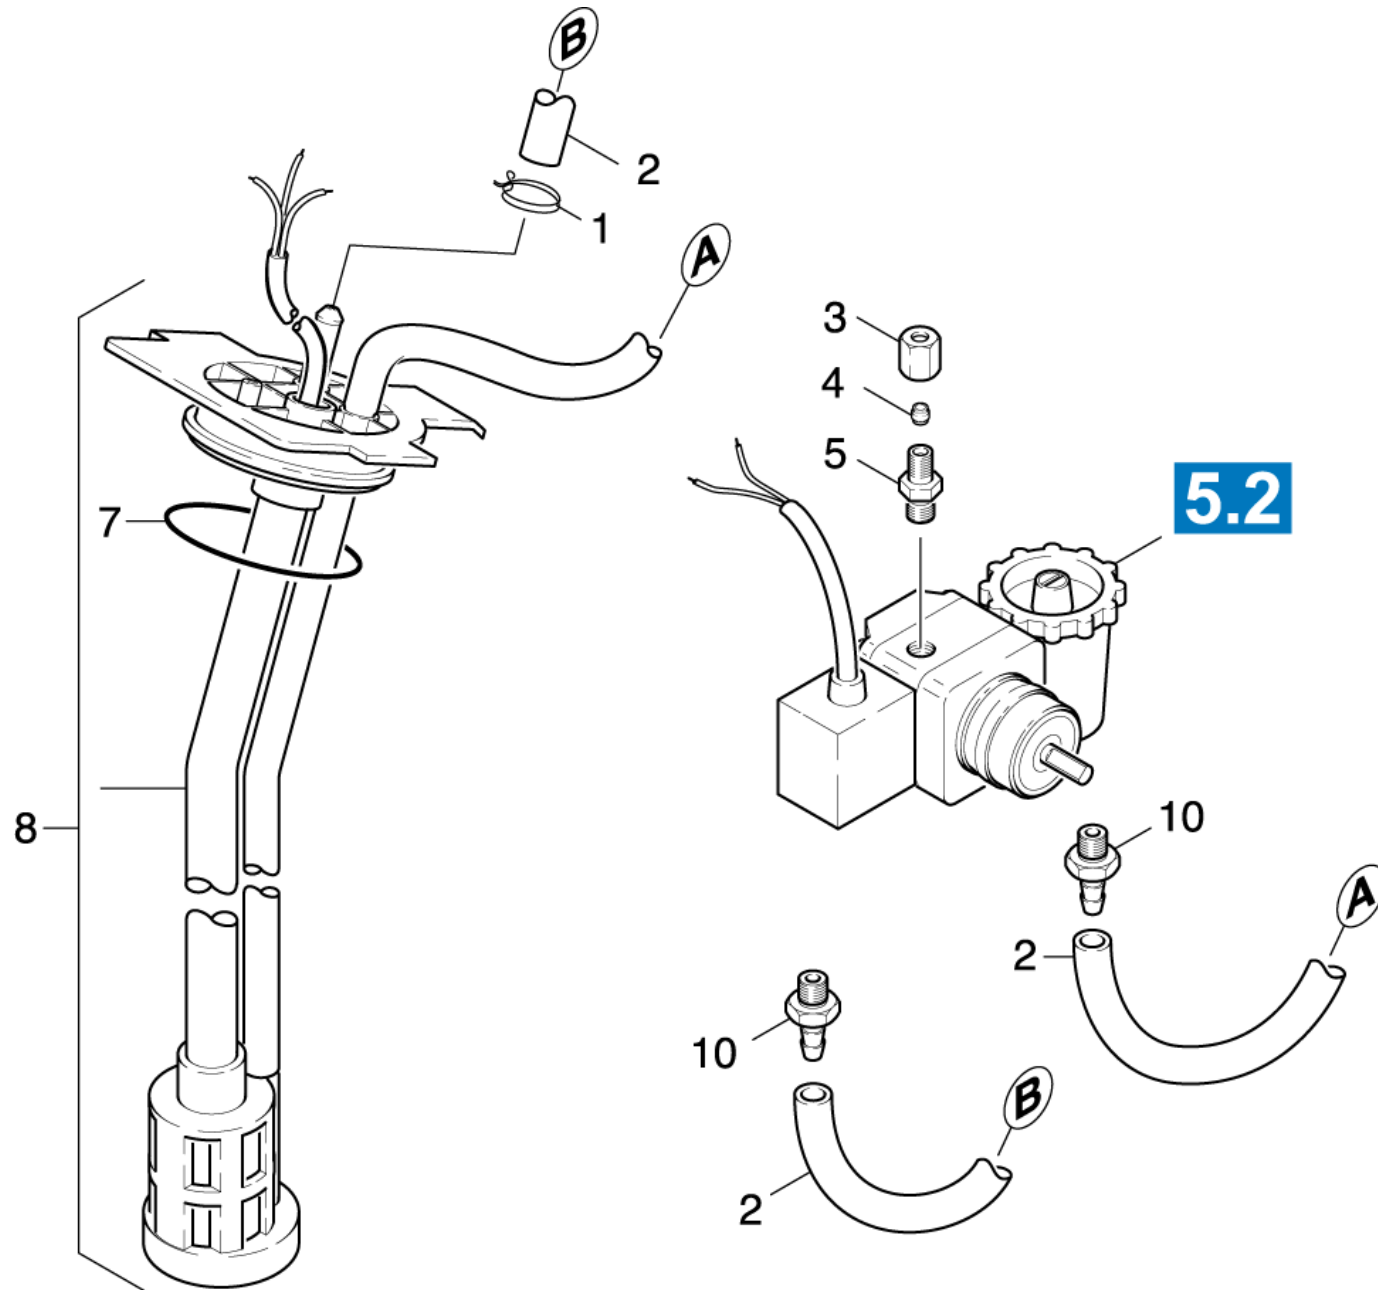

51 Fuel pump

Professional \ High pressure cleaner hotwater \ Electric motor \ HDS 695 S *EU \ Spare parts list HDS 695 S \ Fuel pump \ Fuel pump

51 Fuel pump

Professional \ High pressure cleaner hotwater \ Electric motor \ HDS 695 S *EU \ Spare parts list HDS 695 S \ Fuel pump \ Fuel pump

POS	Article no.	Description	Quantity	Unit	Foot note text
1	6.389-768.0	Hose clip	2	PC	
2	6.389-534.0	Hose	1	m	TO ORDER AS CUT GOODS
3	6.389-262.0	Union nut A 4-LL	1	PC	
4	6.389-263.0	Cutting ring d.4	1	PC	
5	6.389-261.0	Screw union	1	PC	
7	6.362-855.0	O-Ring seal 56,0 X 4,0	1	PC	
8	4.421-234.0	Pipelines	1	PC	
10	6.472-927.0	Hose stem only for replacement	2	PC	