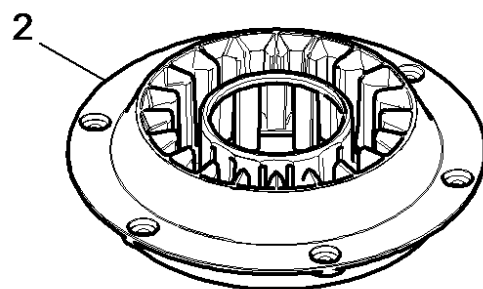

Spare parts list

(4.905-027.0) Disc brush complete nature D51

Table of contents

62 Disc brush complete nature D51 (4.905-027.0)

3

62 Disc brush complete nature D51 (4.905-027.0)

POS	Article no.	Description	Quantity	Unit
2	5.033-002.0	Retainer brush SWS	1.000	ST
