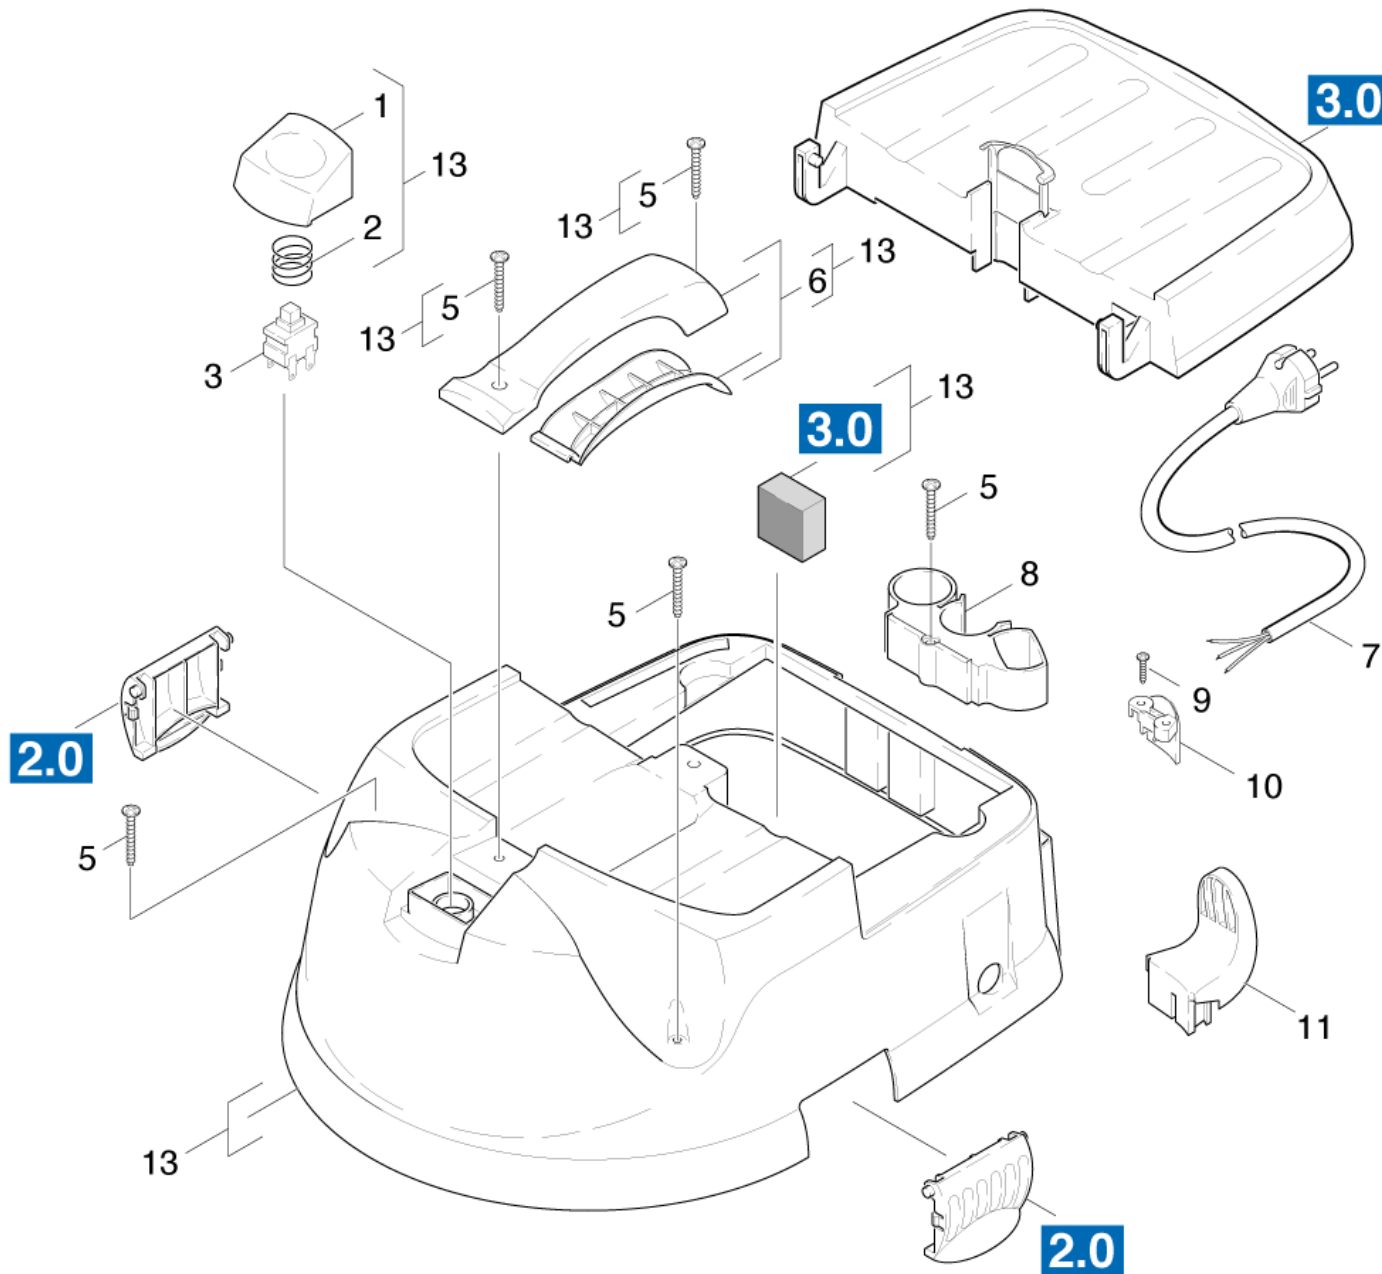

10 Cover individual parts

Professional \ Vacuum cleaner \ Wet-dry vacuum cleaner \ NT 361 ECO *EU \ Spare parts list NT 361 ECO \ Cover individual parts

10 Cover individual parts

Professional \ Vacuum cleaner \ Wet-/dry vacuum cleaner \ NT 361 ECO *EU \ Spare parts list NT 361 ECO \ Cover individual parts

POS	Article no.	Description	Quantity	Unit	Remark
1	5.324-040.0	Pushbutton	1.000	ST	
2	5.332-457.0	Spring switch	1.000	ST	
3	6.630-437.0	Switch on/off	1.000	ST	
	Item text1: /1.184-101.0 / -102.0 / -104.0 / -106.0				
	Item text2: / -108.0 / -110.0 / -115.0				
3	6.630-032.0	Switch	1.000	ST	
	Item text1: /1.184-103.0 / -107.0 / -198.0				
5	7.303-154.0	Screw 5x50 -A2-70 (In6Rd)	5.000	ST	
6	4.321-122.0	Handhold complete	1.000	ST	
7	6.647-266.0	Power cable 7,5m PVC *AUS	1.000	ST	*AUS
7	6.649-484.0	Power cable 12m PVC *CN	1.000	ST	*CN
7	6.648-233.0	Cable with plug *RA	1.000	ST	*RA
7	6.647-265.0	Power cable 7,5m PVC *CH	1.000	ST	*CH
7	6.647-264.0	Power cable 7,5m PVC *GB	1.000	ST	*GB
7	6.647-263.0	Power cable 7,5m PVC *EU	1.000	ST	*EUR
8	5.031-603.0	Holder accessories	1.000	ST	
9	7.303-205.0	Screw 4x16-St-10.9-R2R (In6Rd)	2.000	ST	
10	5.031-639.0	Strain relief	1.000	ST	
11	5.044-224.0	Holder cable	1.000	ST	
13	4.066-359.0	Cover complete Eco	1.000	ST	