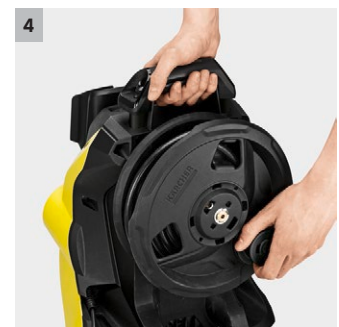

- With extra power, boost mode increases the cleaning efficiency and saves time.
- Allows powerful spot-cleaning of stubborn dirt.

3

3 Smart Control spray gun and 3-in-1 Multi Jet spray lance

- Spray gun with LCD display and buttons for pressure or detergent dosing.
- The rotating 3-in-1 Multi Jet contains three different nozzles for easy replacement.

4

4 Hose reel for convenient handling

- The high-pressure hose is optimally protected and stored so as to save space.
- Convenient working - hose always within reach due to easy rolling in and out.

K 7 Premium Smart Control

- Smart Control spray gun with +/- buttons and LCD display for pressure control and detergent dosing
- Maximum stability thanks to low centre of gravity, hose guide and larger base
- Highly efficient water-cooled motor