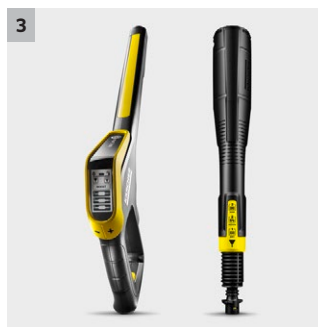

K 7 Premium Smart Control

K 7 Premium Smart Control: Pressure washer with Bluetooth, application consultant app, boost mode for extra power, G 180 Q Smart Control spray gun, 3-in-1 Multi Jet spray lance, hose reel.

- With extra power, boost mode increases the cleaning efficiency and saves time.
- Allows powerful spot-cleaning of stubborn dirt.

3

3 Smart Control spray gun and 3-in-1 Multi Jet spray lance

- Spray gun with LCD display and buttons for pressure or detergent dosing.
- The rotating 3-in-1 Multi Jet contains three different nozzles for easy replacement.

- Smart Control spray gun with +/- buttons and LCD display for pressure control and detergent dosing
- Maximum stability thanks to low centre of gravity, hose guide and larger base
- Highly efficient water-cooled motor