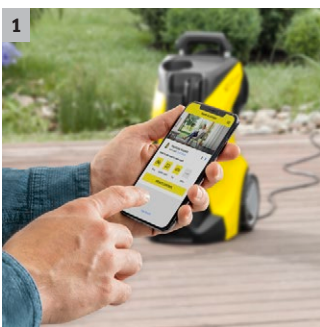

K 7 Premium Smart Control

K 7 Premium Smart Control: Pressure washer with Bluetooth, application consultant app, boost mode for extra power, G 180 Q Smart Control spray gun, 3-in-1 Multi Jet spray lance, hose reel.

1

1 Connects to the Home & Garden app via Bluetooth

- The Kärcher Home & Garden app makes you a cleaning expert.
- Make use of our extensive Kärcher knowledge for the perfect cleaning results.

2

2 Boost mode for additional power in your fight against dirt

- With extra power, boost mode increases the cleaning efficiency and saves time.
- Allows powerful spot-cleaning of stubborn dirt.

3

3 Smart Control spray gun and 3-in-1 Multi Jet spray lance

- Spray gun with LCD display and buttons for pressure or detergent dosing.
- The rotating 3-in-1 Multi Jet contains three different nozzles for easy replacement.

- Smart Control spray gun with +/- buttons and LCD display for pressure control and detergent dosing
- Maximum stability thanks to low centre of gravity, hose guide and larger base
- Highly efficient water-cooled motor