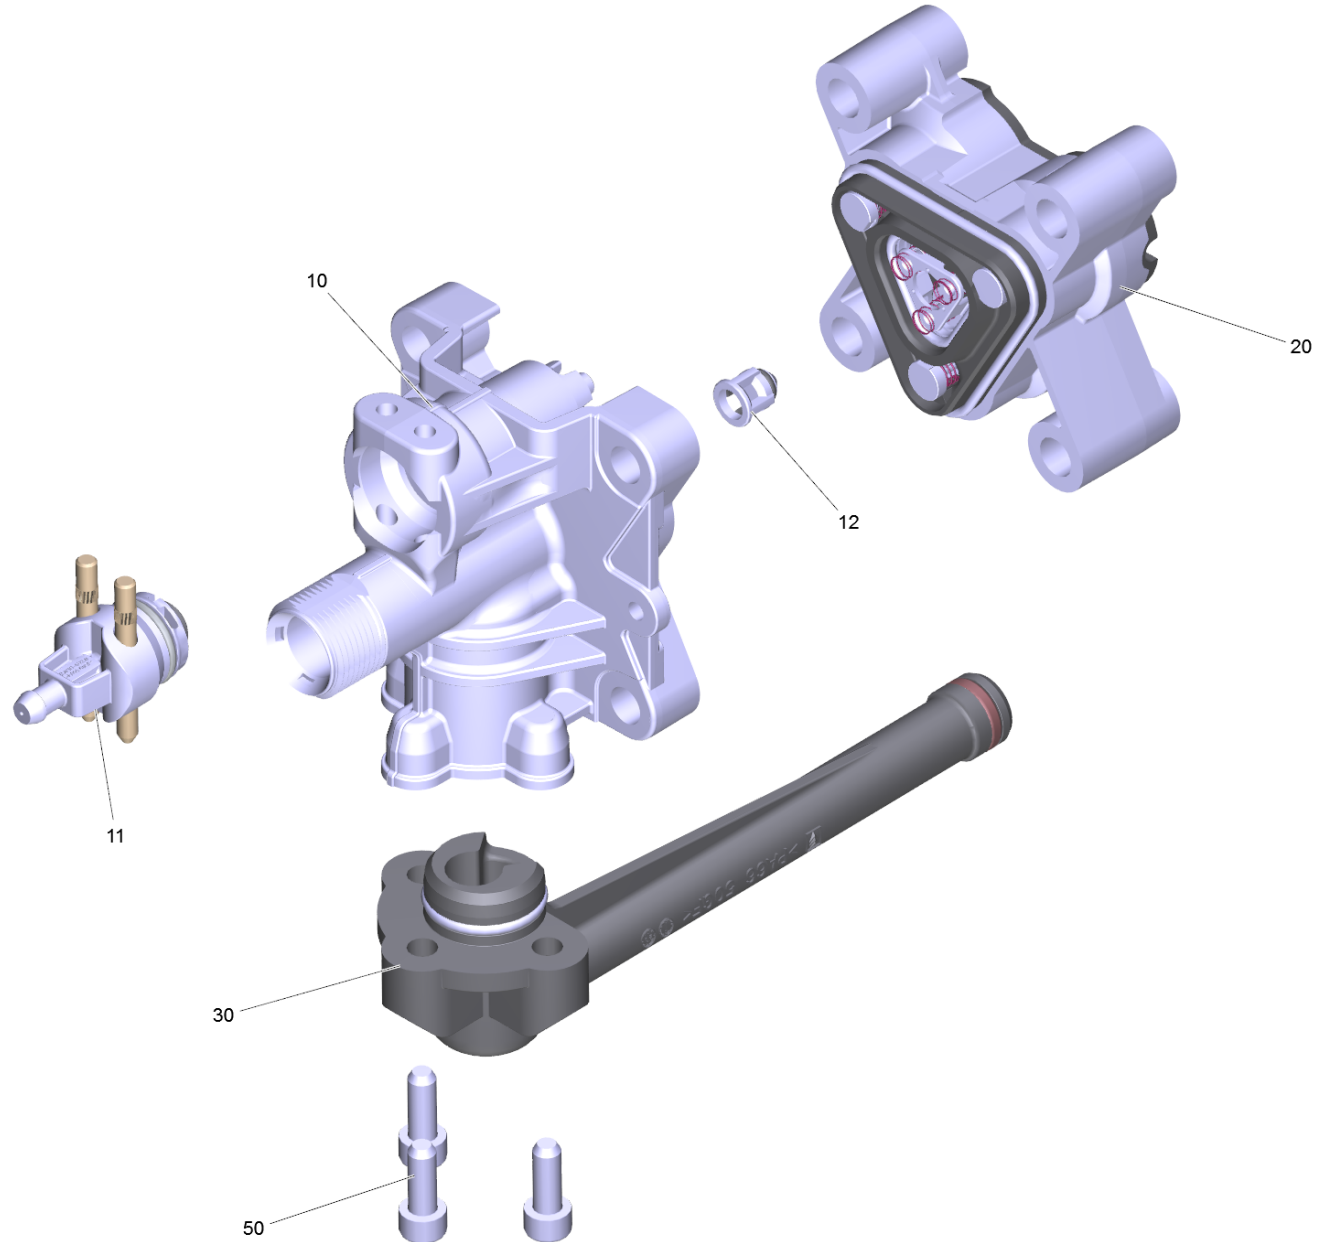

130 Pump cpl. FC K5

Home and Garden \ High pressure cleaner cold water \ Electric motor \ K 5 \ K 5 Power Control Home *EU \ Pump set K5 FC *EU \ Pump cpl. FC K5

130 Pump cpl. FC K5

Home and Garden \ High pressure cleaner cold water \ Electric motor \ K 5 \ K 5 Power Control Home *EU \ Pump set K5 FC *EU \ Pump cpl. FC K5

POS	Article no.	Description	Quantity	Unit
12	4.584-022.0	Valve pin complete	1	PC
10	9.002-442.0	Spare parts set control head FC	1	PC
20	9.002-456.0	Pump head Alu FC ric	1	PC
11	9.002-464.0	Spare parts set chemistry	1	PC
30	9.013-346.0	Manifold fitting K5 FC kpl	1	PC
50	9.086-199.0	Screw M6x16	3	PC