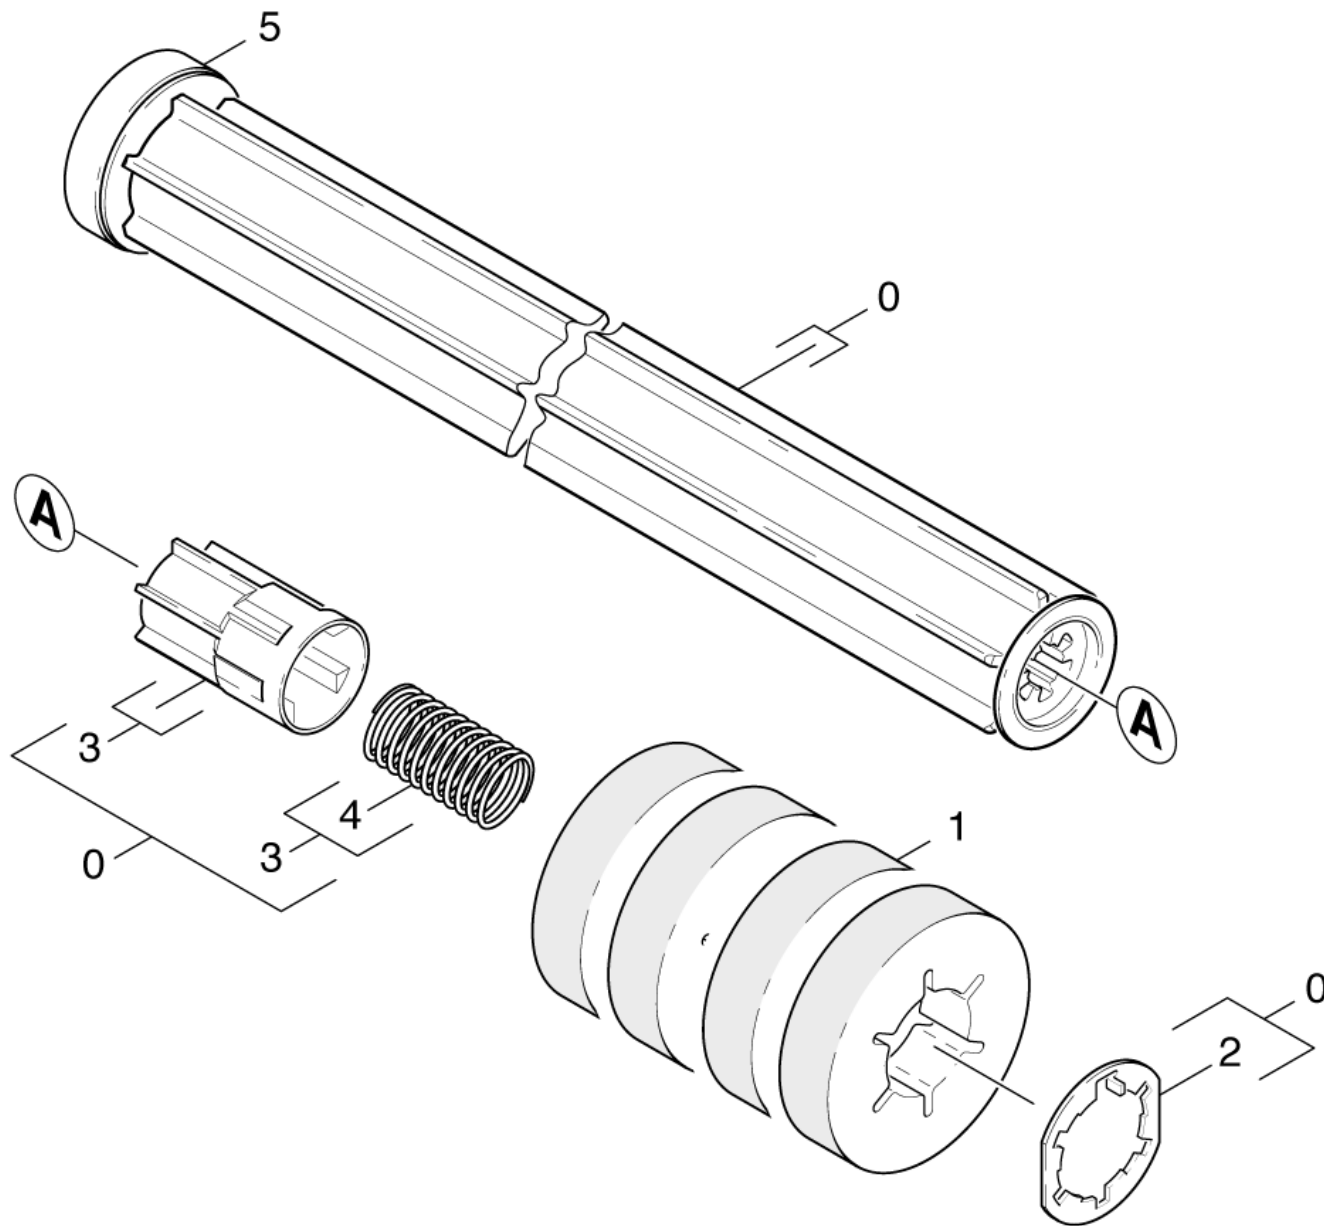

# 80 Roll pad

Professional \ Floor cleaner \ Walk behind \ BD 45/40 C Bp \*EU \ Spare parts list BR/BD 45-55 / 40 \ Roll pad

## 80 Roll pad

Professional \ Floor cleaner \ Walk behind \ BD 45/40 C Bp \*EU \ Spare parts list BR/BD 45-55 / 40 \ Roll pad

**KÄRCHER**

POS	Article no.	Description	Quantity	Unit	Remark
0	4.762-413.0	Roll Pad BR45	1.000	ST	
0	4.762-415.0	Roll Pad BR55	1.000	ST	
1	6.369-733.0	Pad green with sleeve	1.000	ZSA	BR 55/40
1	6.369-732.0	Pad yellow with sleeve	1.000	ZSA	BR 55/40
1	6.369-735.0	Pad white with sleeve	1.000	ZSA	BR 55/40
1	8.635-692.0	ROLLER, STRIPPING, 22" CYLINDRICAL	1.000	ST	
1	6.369-734.0	Pad red with sleeve	1.000	ZSA	BR 55/40
1	6.367-108.0	Pad white with sleeve BR 45/40	1.000	ZSA	BR 45/40
1	6.367-107.0	Pad red with sleeve BR 45/40	1.000	ZSA	BR 45/40
1	4.114-009.0	Micro-fibre roll complete BR 45/40	1.000	ST	
1	4.114-011.0	Roll stripping 450mm	1.000	ST	
1	4.114-010.0	Micro-fibre roll complete BR 55/40	1.000	ST	
1	6.367-106.0	Pad green with sleeve BR 45/40	1.000	ZSA	BR 45/40
1	6.367-105.0	Pad yellow with sleeve BR 45/40	1.000	ZSA	BR 45/40
2	4.115-003.0	Washer closure	1.000	ST	
3	5.120-313.0	Hub pad roll BR VS	1.000	ST	
4	5.332-469.0	Helical spring	1.000	ST	
5	4.038-677.0	Sheet metal component thread deflector	1.000	ST	