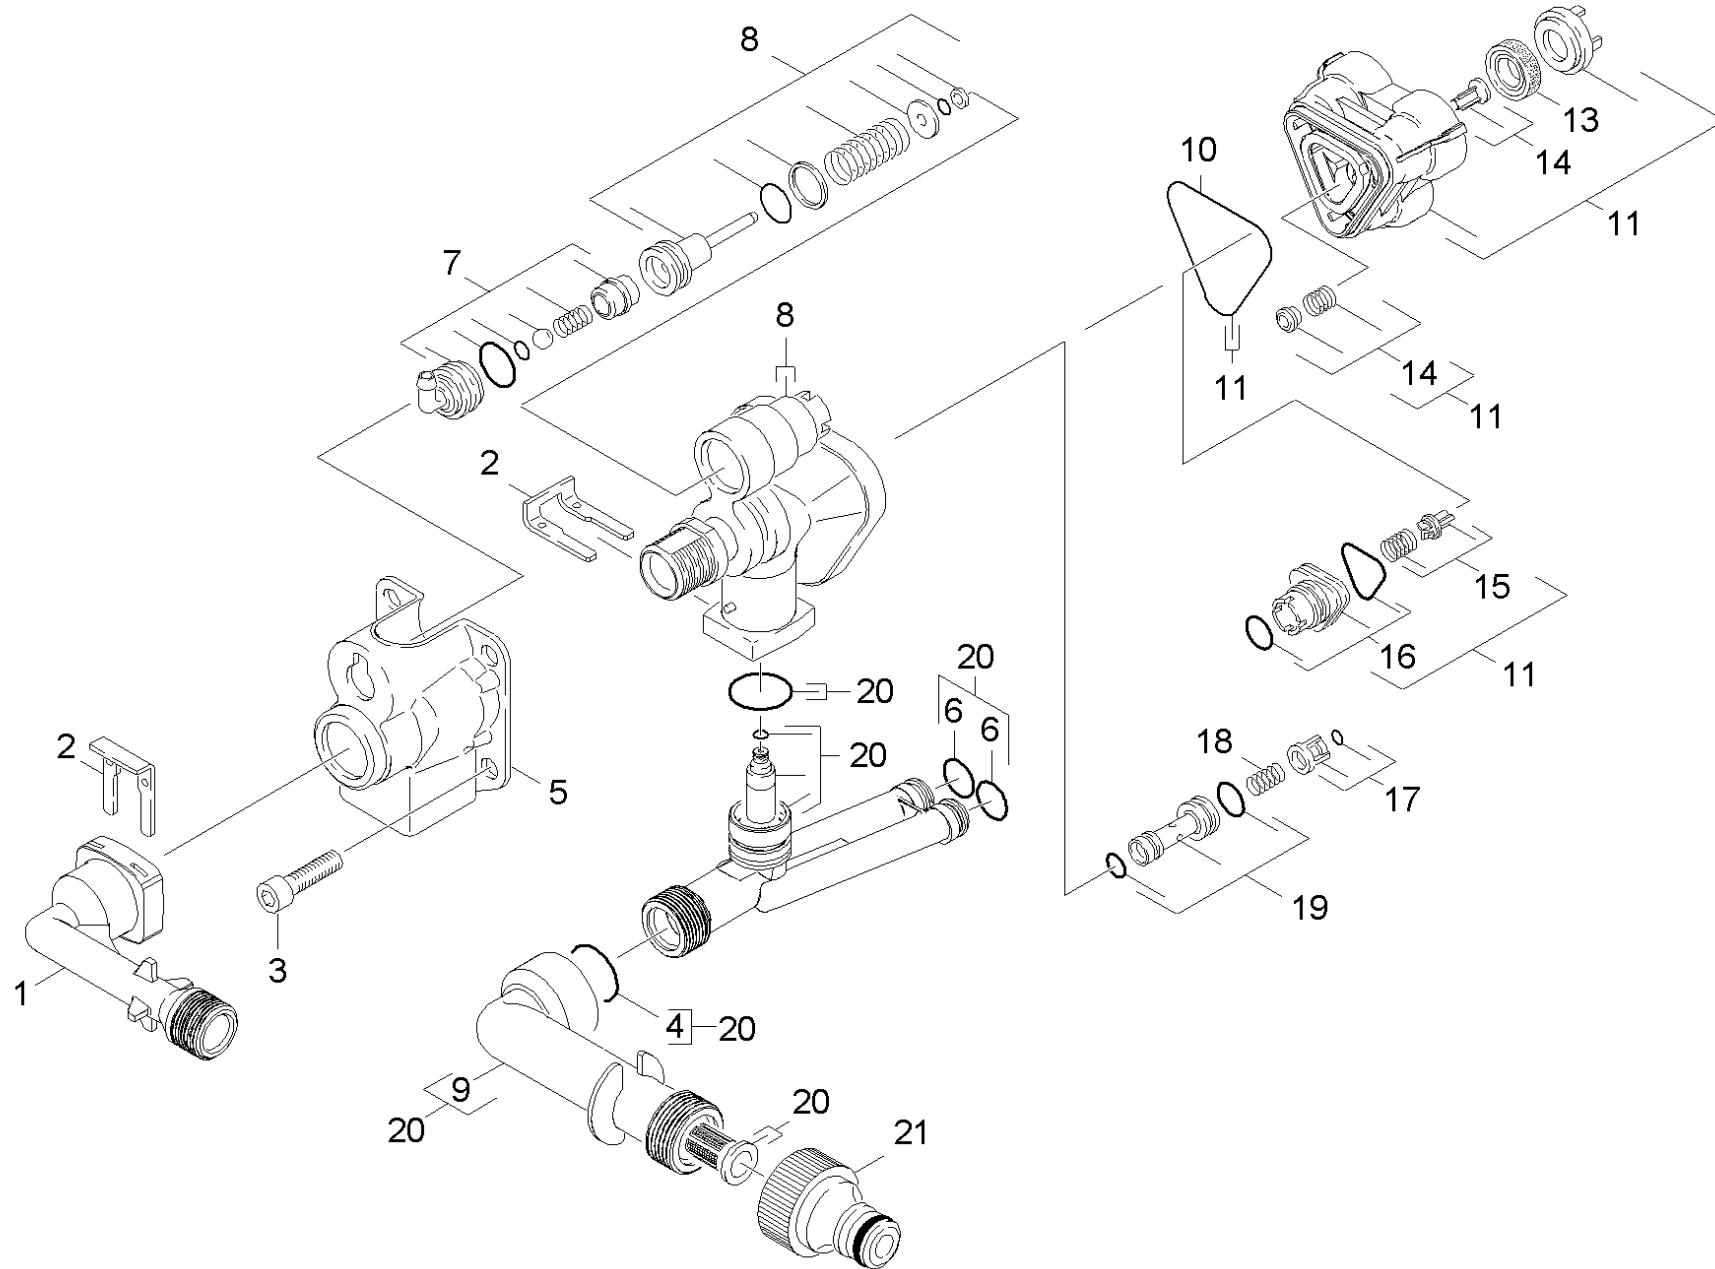

## 23 Housing

Home and Garden \ High pressure cleaner cold water \ Electric motor \ K 3 \ K 3 \*GB \ Spare parts list K4.68MD \*EU \ Pump set \ Housing

**KÄRCHER**

| POS | Article no. | Description                              | Quantity | Unit | Foot note text                          |
|-----|-------------|--|----------|------|---|
| 1   | 9.037-319.0 | Connection delivery side                 | 1        | PC   |   |
| 2   | 9.039-148.0 | Metal fork                               | 2        | PC   |   |
| 3   | 9.086-200.0 | Screw M 8x55 Class 8.8                   | 4        | PC   |   |
| 4   | 9.081-421.0 | O-Ring seal 18x3                         | 1        | PC   |   |
| 5   | 9.039-308.0 | Cover K130                               | 1        | PC   |   |
| 6   | 6.362-169.0 | O-Ring seal 12,0 X 2,0                   | 2        | PC   |   |
| 7   | 9.001-741.0 | Aspiration cleaning agents for replaceme | 1        | PC   |   |
| 8   | 9.001-692.0 | Housing and pressure controller WCP      | 1        | PC   |   |
| 9   | 9.036-801.0 | Connection suction side black            | 1        | PC   |   |
| 10  | 9.081-422.0 | Form seal                                | 1        | PC   |   |
| 11  | 9.001-693.0 | Spare parts set cylinder head WCP        | 1        | PC   |   |
| 13  | 6.362-875.0 | Grooved ring                             | 3        | PC   |   |
| 14  | 9.001-110.0 | Moulded part complete                    | 1        | PC   | SET CONSISTS OF 3X MACHINED PART COMPL. |
| 15  | 9.001-149.0 | Spare parts set valve                    | 1        | PC   | SET CONSITSTS OF 3X VALVE               |
| 16  | 9.001-106.0 | Joining piece                            | 1        | PC   |   |
| 17  | 9.001-107.0 | Cage complete                            | 1        | PC   |   |
| 18  | 9.047-026.0 | Spring                                   | 1        | PC   |   |
| 19  | 9.001-108.0 | Injector complete                        | 1        | PC   |   |
| 20  | 9.001-690.0 | Spare parts set suction side             | 1        | PC   |   |
| 21  | 6.465-031.0 | Connection 3/4                           | 1        | PC   |   |