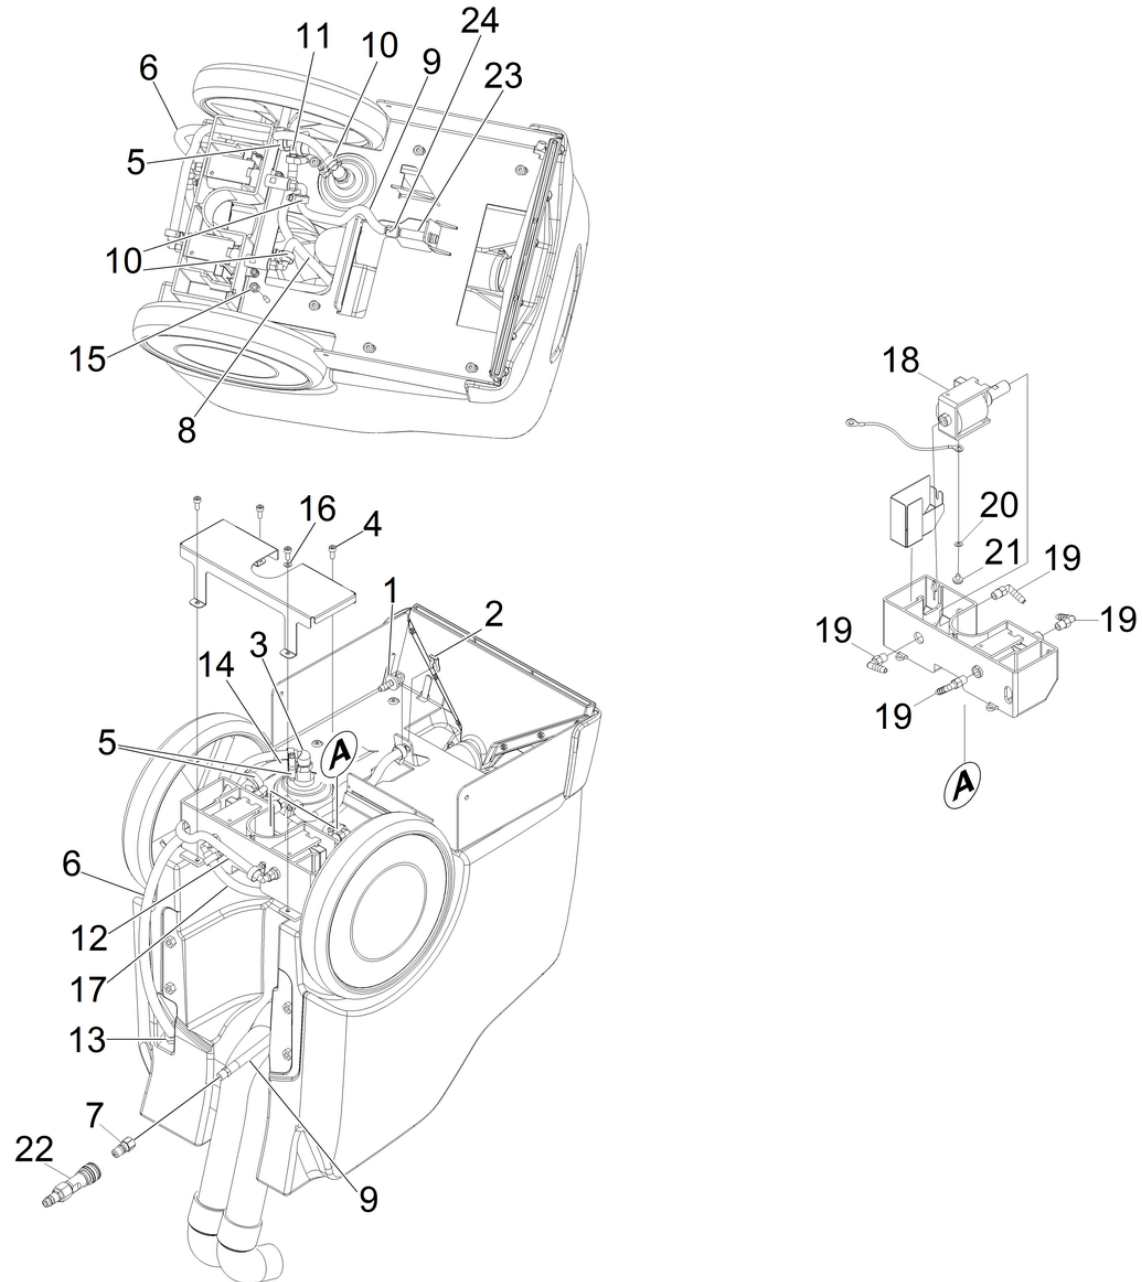

50 Chemistry pump

Professional \ Floor cleaner \ Carpet cleaner \ BRC 30/15 C OBS 11/12 \ Spare parts list BRC 30/15C - Mini Pro \ Chemistry pump

50 Chemistry pump

Professional \ Floor cleaner \ Carpet cleaner \ BRC 30/15 C OBS 11/12 \ Spare parts list BRC 30/15C - Mini Pro \ Chemistry pump

POS	Article no.	Description	Quantity	Unit	Remark
15	8.600-564.0	NUT, 10-32 HEX NYLOCK STL GR2 ZNPLT	1	PC	
21	8.600-677.0	SCREW, 10-32 X .25 PHPNHTF STL ZNPLT	2	PC	
16	8.601-064.0	Washer #10 LOCK EXT STAR SS	1	PC	
20	8.601-064.0	Washer #10 LOCK EXT STAR SS	2	PC	
14	8.601-268.0	Hose 3/8id X 60mm Nylobraid	1	PC	
4	8.617-295.0	SCREW, M5-.8 X 12 SHCS SS DIN912	4	PC	
7	8.620-082.0	Nipple 1/8	1	PC	
18	8.620-111.0	PUMP, 110/120 60HZ FLOJET	1	PC	110V/120V - 60Hz
18	8.620-112.0	Pump 220/240V 50HZ FLOJET	1	PC	220V/240V - 50Hz
2	8.621-681.0	Clamp shaft 9-12MM	1	PC	
12	8.621-905.0	Hose 6MM X 390MM NYLOBRAID	1	PC	
17	8.621-906.0	Hose 6MM X 318MM	1	PC	
8	8.621-907.0	Hose 6MM X 610MM	1	PC	
6	8.621-909.0	HOSE, 3/8"ID X 432MM CLEAR	1	PC	
3	8.621-920.0	HOSEBARB, 3/8MPT,2X 1/4,1X 3/8	1	PC	
1	8.621-958.0	JET, RT ANG, 1/4 BARB	1	PC	
10	8.623-309.0	CLAMP, 1/4 ID HOSE	6	PC	
5	8.623-315.0	CLAMP, 3/8 HOSE (D-SLOT)	3	PC	
13	8.624-043.0	HOSEBARB, 3/8 MPT X 3/8 NYLON	1	PC	
19	8.624-052.0	HOSEBARB, 1/8MPT X 1/4 90D	4	PC	
11	8.628-933.0	HOSEBARB, TEE 3/8X3/8X1/4	1	PC	
22	8.631-030.0	ASSY, ADPT, 1/8MX1/4FPT NIPPLE	1	PC	
24	8.634-941.0	CHECK VALVE, MINI	1	PC	
9	8.637-773.0	HOSE, 6MM X 190MM NYLOBRAID	1	PC	
23	8.637-774.0	HOSE, 6MM X 40MM NYLOBRAID	1	PC	