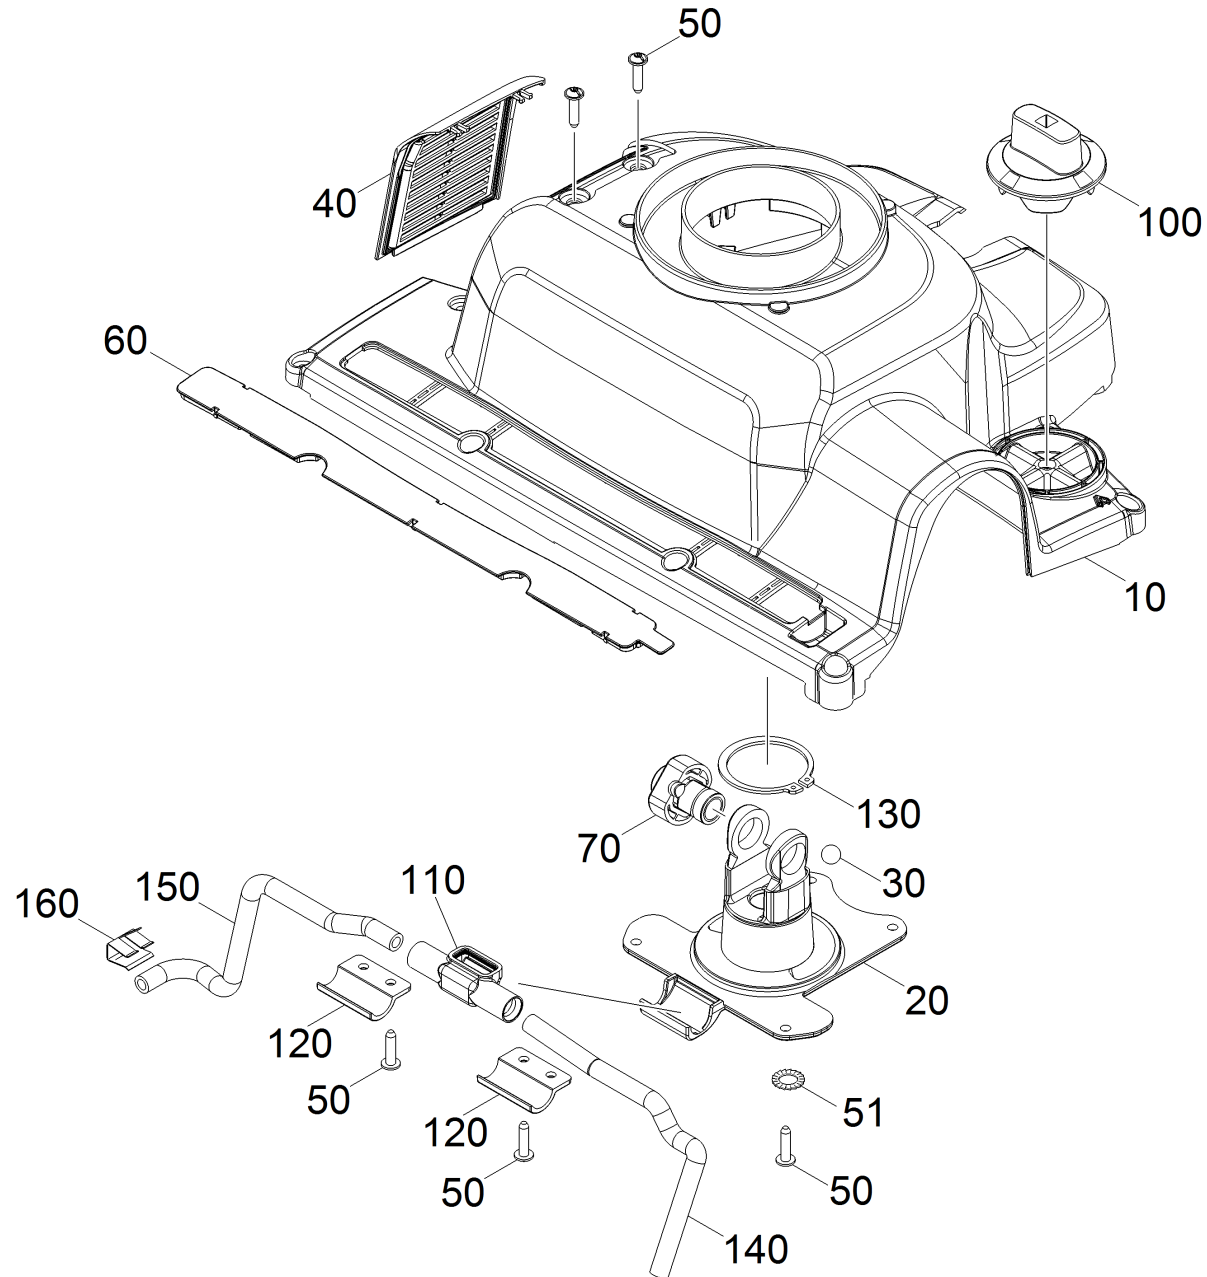

20 Cover brush housing complete

Professional \ Floor cleaner \ Compact \ BR 35/12 C Bp Pack *EU \ Brush-head complete \ Cover brush housing complete

20 Cover brush housing complete

Professional \ Floor cleaner \ Compact \ BR 35/12 C Bp Pack *EU \ Brush-head complete \ Cover brush housing complete

KÄRCHER

POS	Article no.	Description	Quantity	Unit	Foot note text
70	4.037-004.0	Bearing set	1.000	ST	
100	5.037-301.0	Button height adjustment	1.000	ST	
10	5.037-492.0	Cover brush housing	1.000	ST	
40	5.037-268.0	Cover refrigeration motor	1.000	ST	
60	5.037-269.0	Cover water distribution	1.000	ST	
120	5.037-309.0	Fixing axle	2.000	ST	
20	5.037-267.0	Fixing brush-head	1.000	ST	
140	6.391-341.0	Hose chemistry DN 6	1.000	M	
150	6.391-341.0	Hose chemistry DN 6	1.000	M	TO ORDER AS CUT GOODS
130	7.343-019.0	Locking ring 45x1,75-FST-RF DIN 471	1.000	ST	
50	7.303-108.0	Screw 5x20 -10.9-R2R (In6Rd)	8.000	ST	
51	7.312-231.0	Serrated lock washer A5,3 -FSt-A3E DIN6	4.000	ST	
30	7.401-917.0	Sphere 10,0 G100-1.4301 DIN 5401	1.000	ST	
110	5.037-493.0	T-Piece cleaning agents	1.000	ST	
160	6.373-008.0	U-Fastening	1.000	ST	