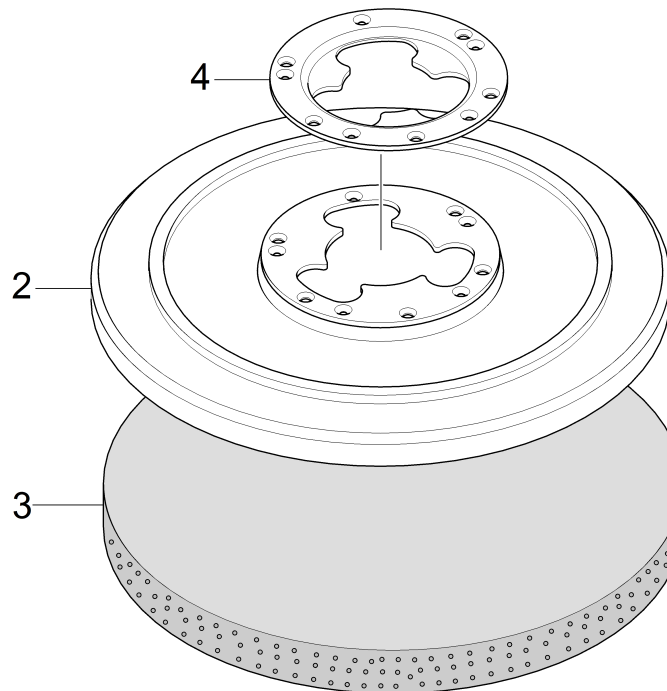

## 22 Brushes

Professional \ Floor cleaner \ Single disc machines \ BDS 43/180 C Adv \*EU \ Spare parts list BDS 43+51/180 C \ Brush-head \ Brushes

## 22 Brushes

Professional \ Floor cleaner \ Single disc machines \ BDS 43/180 C Adv \*EU \ Spare parts list BDS 43+51/180 C \ Brush-head \ Brushes

**KÄRCHER**

POS	Article no.	Description	Quantity	Unit	Remark
1	6.371-266.0	Brush Schampoo BDS 510	1.000	ST	BDS 51
1	6.369-895.0	Scrubbing brush red (old colour white)	1.000	ST	BDS 43
1	6.371-265.0	Brush black	1.000	ST	BDS 51
1	6.371-206.0	Scrubbing brush BDS 510	1.000	ST	BDS 51
1	6.369-896.0	Brush Shampoo BDS 43/150/DUO C	1.000	ST	BDS 43
1	6.369-898.0	Brush black (old colour grey)	1.000	ST	BDS 43
2	6.371-208.0	Disk BDS 510	1.000	ST	BDS 51
2	6.369-899.0	Disk LOW SPEED 420	1.000	ST	BDS 43
3	6.371-260.0	Diamond pad white set 5x Ø508	1.000	ST	BDS 51
3	6.371-261.0	Diamond pad yellow set 5x Ø508	1.000	ST	BDS 51
3	6.371-271.0	Pad micro-fibre	1.000	ZSA	BDS 51
3	6.371-257.0	Diamond pad yellow set 5x Ø432	1.000	ST	BDS 43
3	6.905-526.0	Pad micro-fibre	1.000	ZSA	BDS 43
3	6.371-023.0	Pad set 2x D 430 Melamin	1.000	ST	BDS 43
3	6.371-023.0	Pad set 2x D 430 Melamin	1.000	ST	BDS 43
3	6.371-256.0	Diamond pad white set 5x Ø432	1.000	ST	BDS 43
3	6.371-023.0	Pad set 2x D 430 Melamin	1.000	ST	BDS 43
3	6.371-240.0	Diamond pad green set 5x Ø508	1.000	ST	BDS 51
4	5.474-049.0	Carrier for disc brushes	1.000	ST	