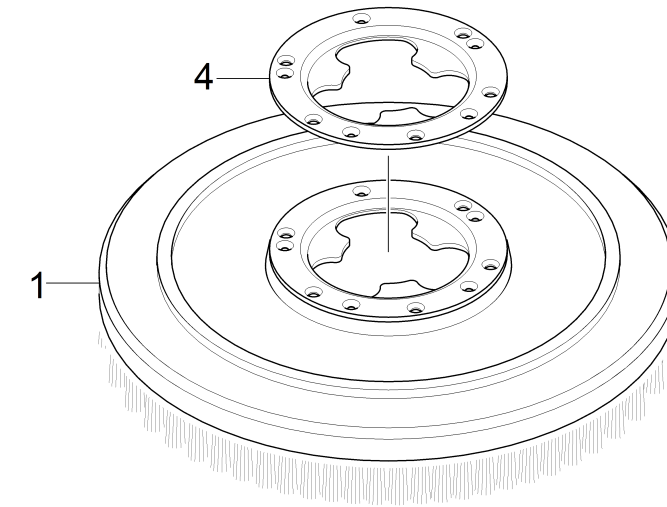

## 22 Brushes

Professional \ Floor cleaner \ Single disc machines \ BDS 43/180 C Adv \*EU \ Spare parts list BDS 43+51/180 C \ Brush-head \ Brushes

## 22 Brushes

Professional \ Floor cleaner \ Single disc machines \ BDS 43/180 C Adv \*EU \ Spare parts list BDS 43+51/180 C \ Brush-head \ Brushes

**KÄRCHER**

POS	Article no.	Description	Quantity	Unit	Remark
1	6.371-266.0	Brush Schampoo BDS 510	1.000	ST	BDS 51
1	6.369-895.0	Scrubbing brush red (old colour white)	1.000	ST	BDS 43
1	6.371-265.0	Brush black	1.000	ST	BDS 51
1	6.371-206.0	Scrubbing brush BDS 510	1.000	ST	BDS 51
1	6.369-896.0	Brush Shampoo BDS 43/150/DUO C	1.000	ST	BDS 43
1	6.369-898.0	Brush black (old colour grey)	1.000	ST	BDS 43
2	6.371-208.0	Disk BDS 510	1.000	ST	BDS 51
2	6.369-899.0	Disk LOW SPEED 420	1.000	ST	BDS 43
3	6.371-260.0	Diamond pad white set 5x Ø508	1.000	ST	BDS 51
3	6.371-261.0	Diamond pad yellow set 5x Ø508	1.000	ST	BDS 51
3	6.371-271.0	Pad micro-fibre	1.000	ZSA	BDS 51
3	6.371-257.0	Diamond pad yellow set 5x Ø432	1.000	ST	BDS 43
3	6.905-526.0	Pad micro-fibre	1.000	ZSA	BDS 43
3	6.371-023.0	Pad set 2x D 430 Melamin	1.000	ST	BDS 43
3	6.371-023.0	Pad set 2x D 430 Melamin	1.000	ST	BDS 43
3	6.371-256.0	Diamond pad white set 5x Ø432	1.000	ST	BDS 43
3	6.371-023.0	Pad set 2x D 430 Melamin	1.000	ST	BDS 43
3	6.371-240.0	Diamond pad green set 5x Ø508	1.000	ST	BDS 51
4	5.474-049.0	Carrier for disc brushes	1.000	ST	