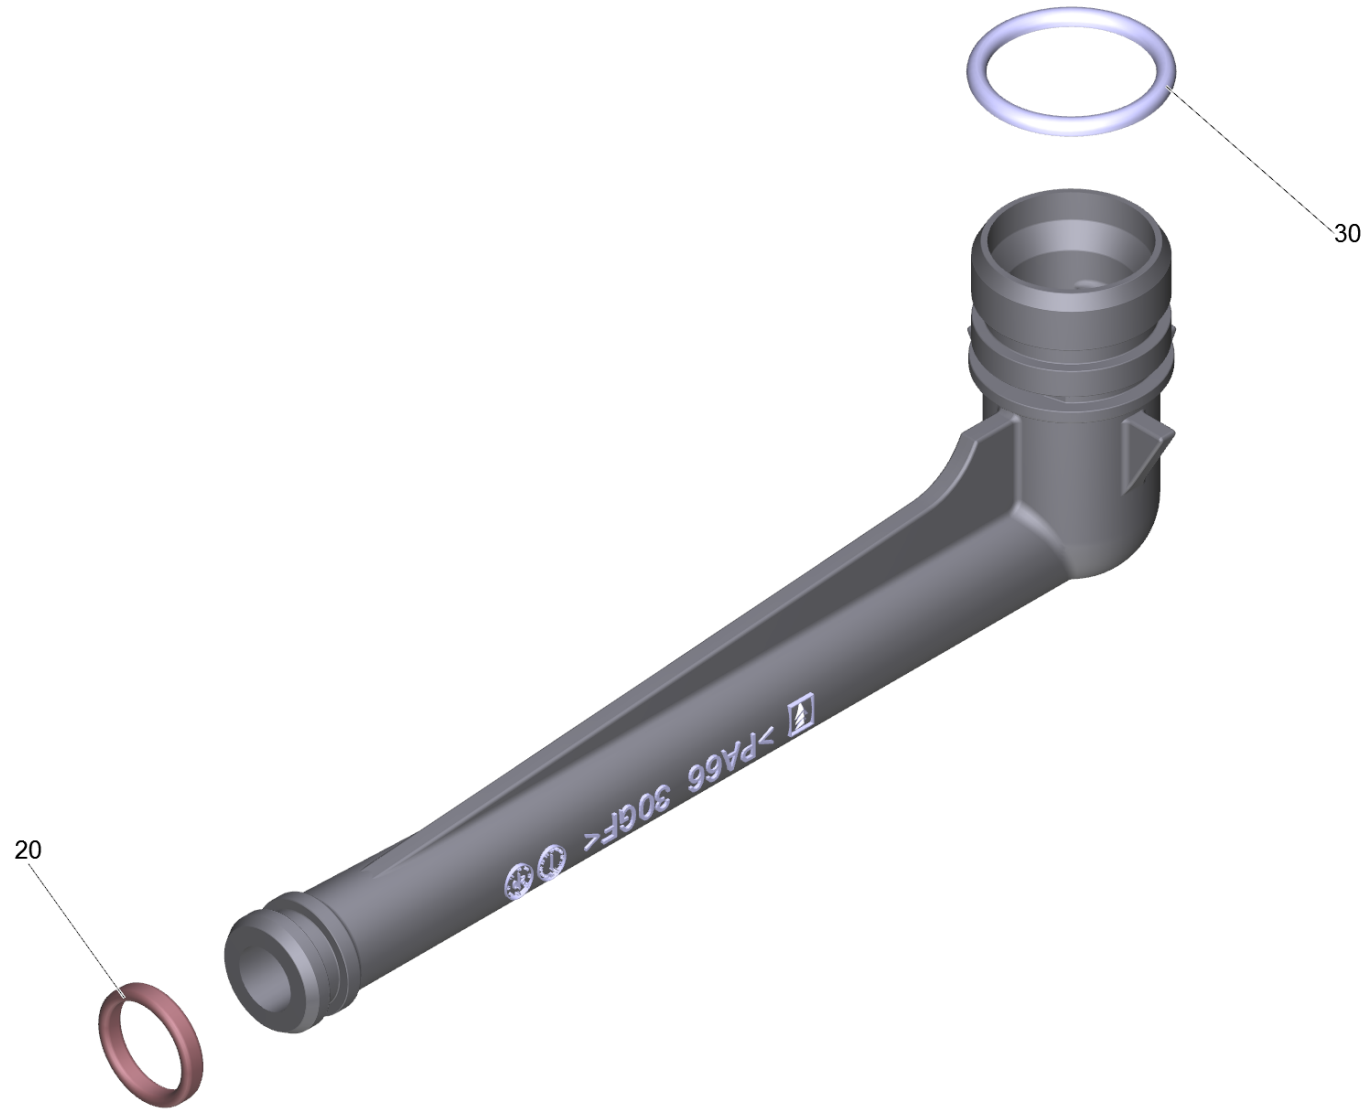

150 High-pressure outlet K4 NCR (9.013-623.3)

Home and Garden \ High pressure cleaner cold water \ Electric motor \ K 4 \ K 4 Full Control Home *EU \ Spare parts list K4 Full Control Home *EU \ Pump set K4 FC *EU kpl \ High-pressure outlet K4 NCR

POS	Article no.	Description	Quantity	Unit
20	9.080-513.0	OR 12x2.1 EPDM 70 perox	1	PC
30	9.080-001.0	O-Ring 16x2,7 EPDM 50 Shore	1	PC