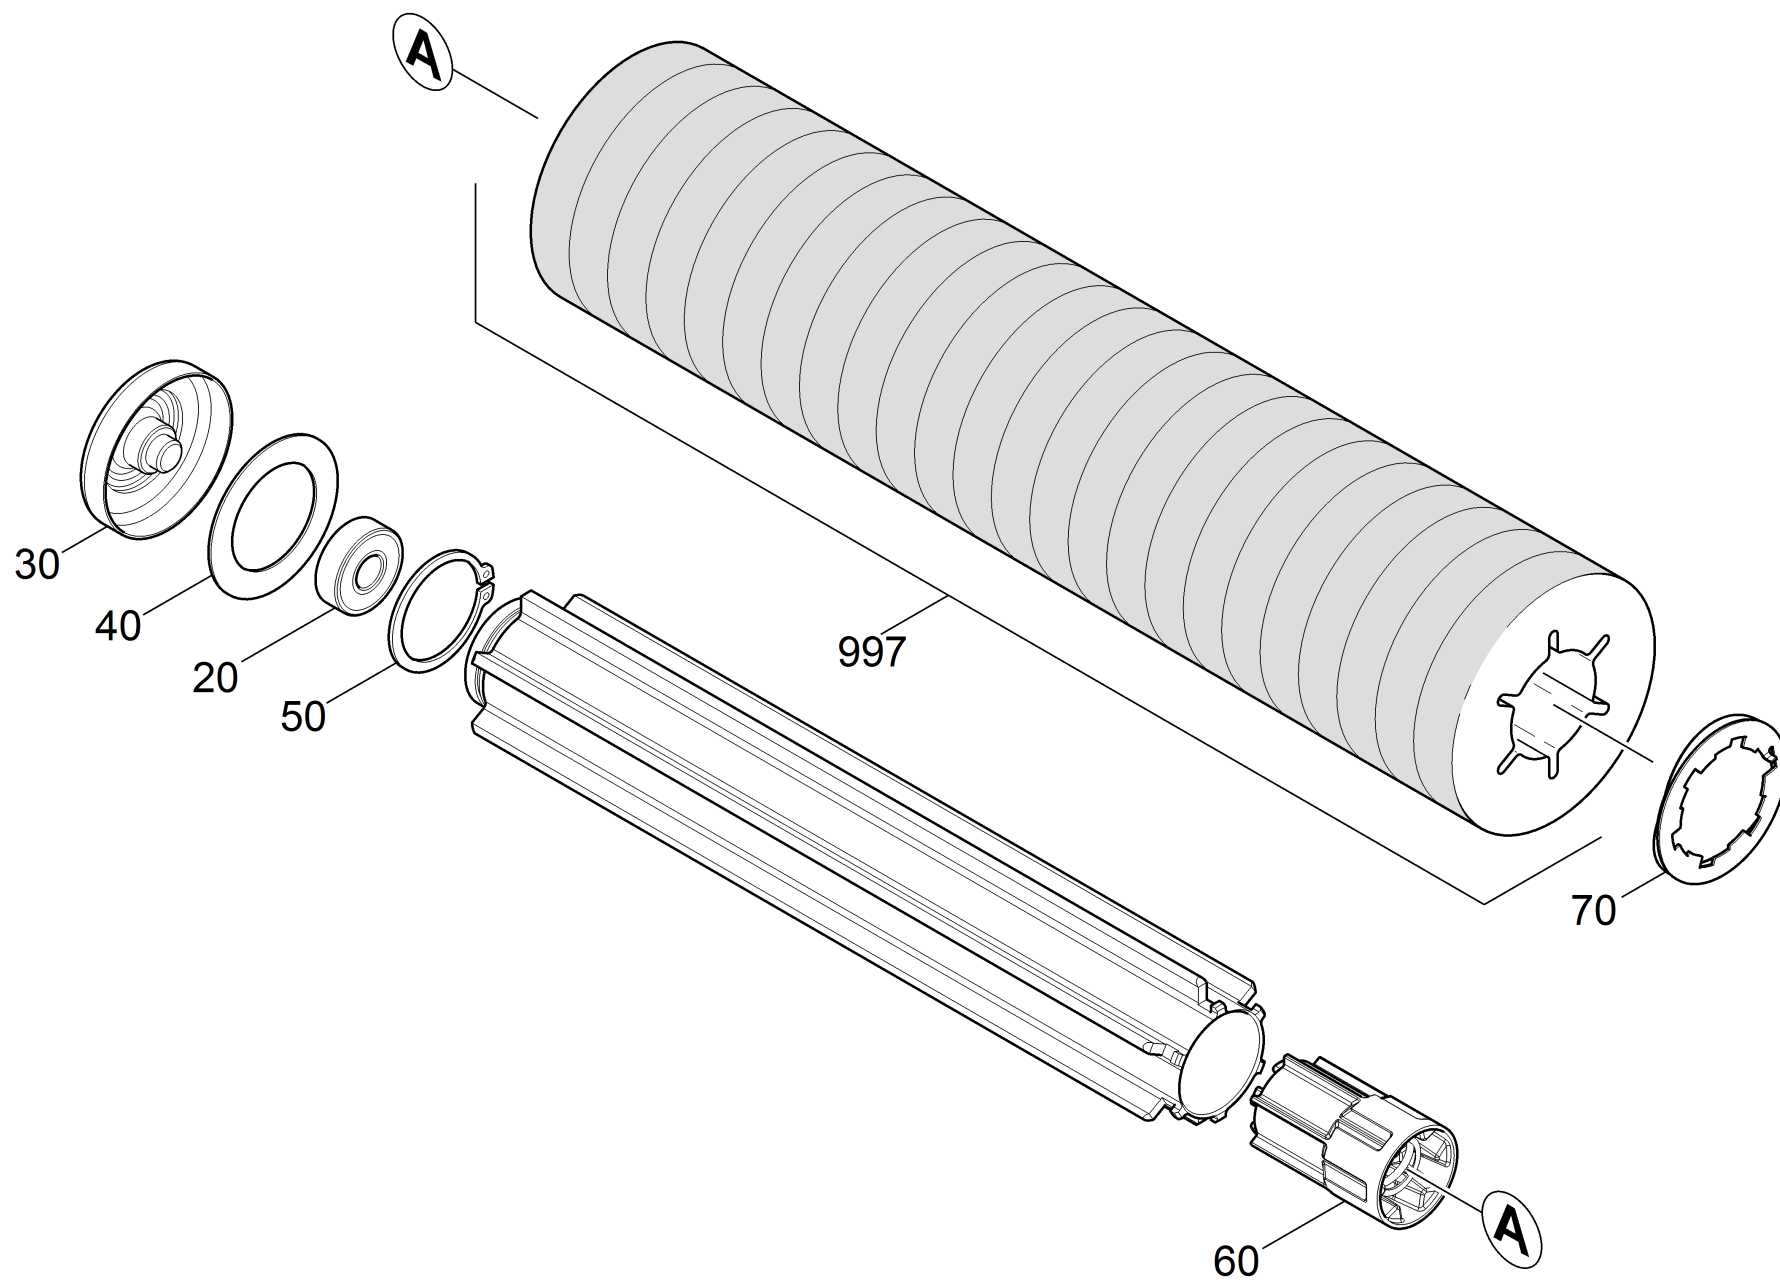

100 Roll pad BR35/12 (4.762-009.0)

Professional \ Floor cleaner \ Compact \ BR 35/12 C Bp Pack *GB \ Spare parts list BR 35/12 *GB \ Roll pad BR35/12

100 Roll pad BR35/12 (4.762-009.0)

Professional \ Floor cleaner \ Compact \ BR 35/12 C Bp Pack *GB \ Spare parts list BR 35/12 *GB \ Roll pad BR35/12

KÄRCHER

POS	Preces Nr.	Apraksts	Skaitis	Vienība
20	7.401-169.0	Ball bearing 6201-2RS-WAELZLAGST DIN 625	1.000	ST
60	5.120-313.0	Hub pad roll BR VS	1.000	ST
50	7.343-030.0	Locking ring 40x1,75-FST-RF DIN 471	1.000	ST
997	6.369-052.0	Pad green with sleeve BR 35/12	1.000	ST
997	6.369-047.0	Pad red with sleeve BR35/12	1.000	ST
997	6.369-053.0	Pad yellow with sleeve BR35/12	1.000	ST
40	5.005-266.0	Ronde	1.000	ST
30	4.038-677.0	Sheet metal component thread deflector	1.000	ST
70	4.115-003.0	Washer closure	1.000	ST