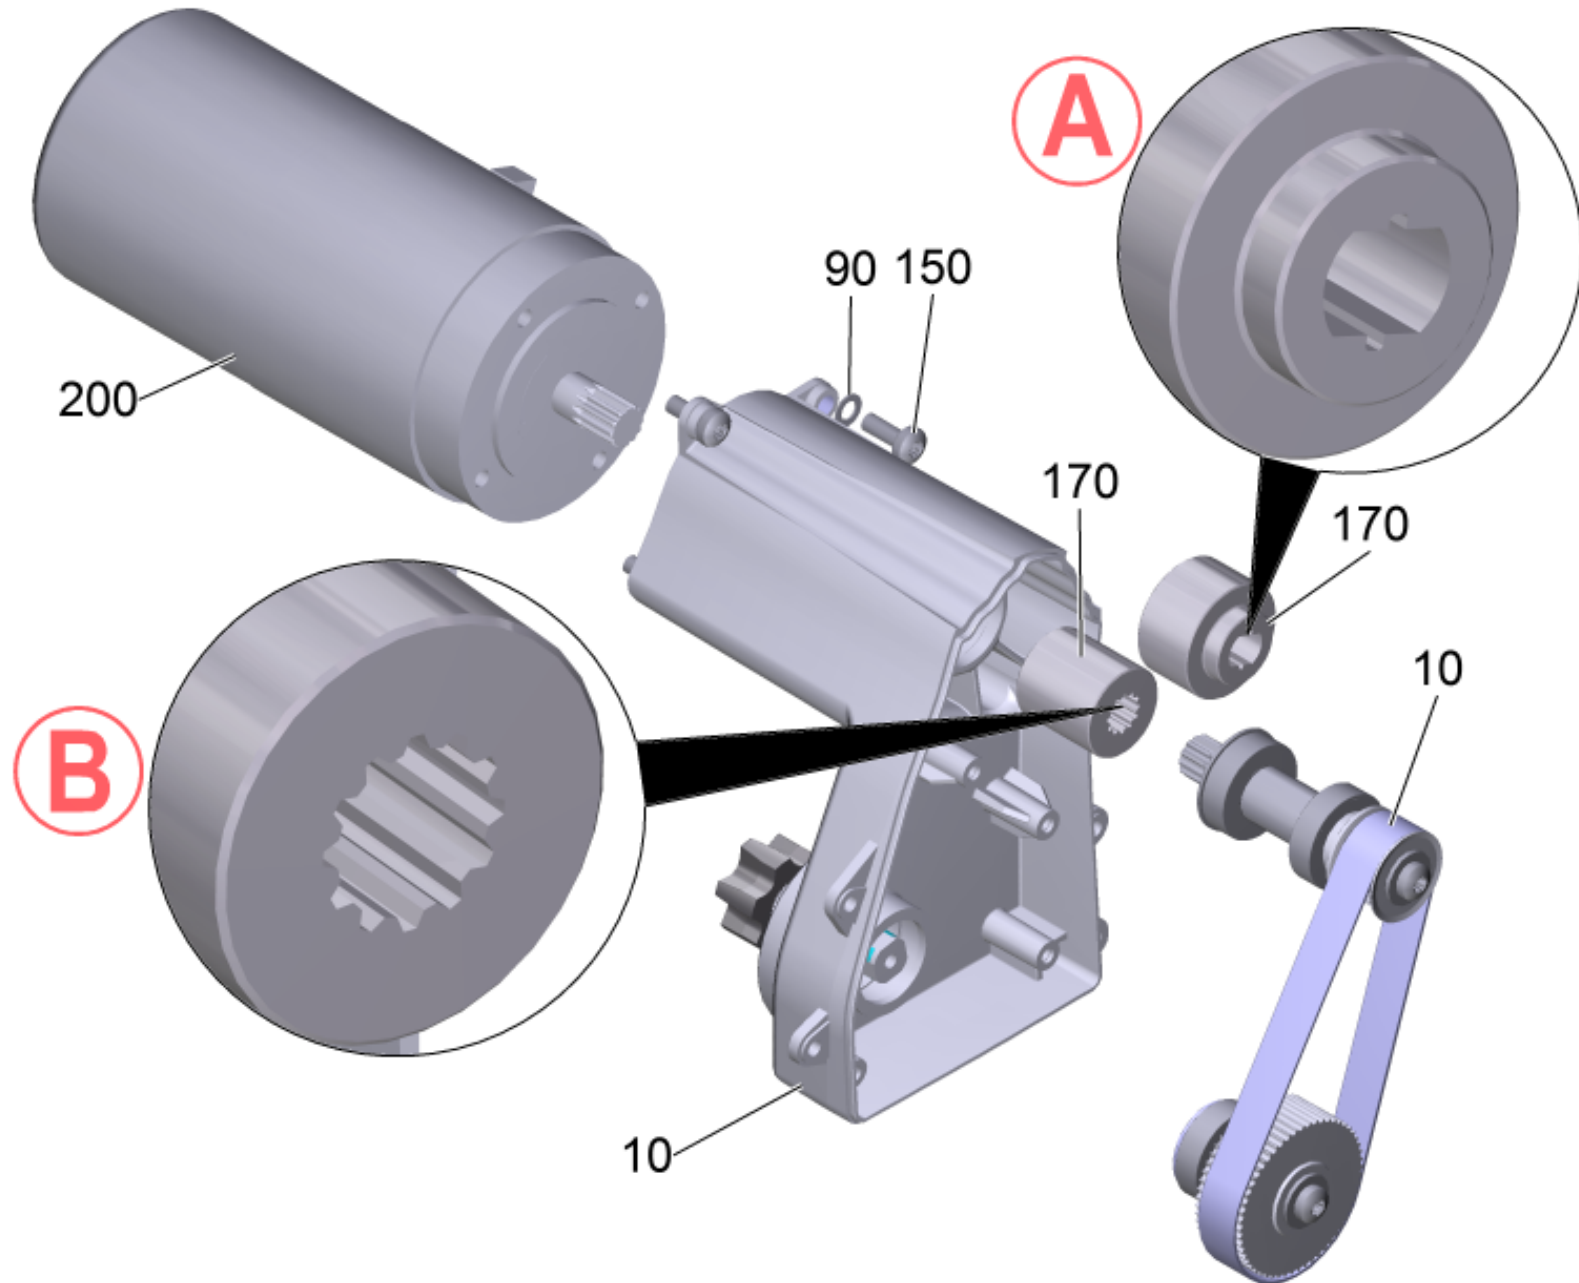

30 Gear case complete

Professional \ Floor cleaner \ Compact \ BR 35/12 C Bp Pack *EU \ Brush-head complete \ Gear case complete

30 Gear case complete

Professional \ Floor cleaner \ Compact \ BR 35/12 C Bp Pack *EU \ Brush-head complete \ Gear case complete

KÄRCHER

POS	Article no.	Description	Quantity	Unit	Foot note text
170	6.037-005.0	Coupler	1.000	ST	VERSION B
170	5.037-313.0	Coupler	1.000	ST	VERSION A
10	4.037-033.0	Gear case replacement	1.000	ST	VERSION A
10	4.037-117.0	Gear case replacement	1.000	ST	VERSION B
200	6.613-506.0	Motor Rotomag	1.000	ST	VERSION B
200	6.613-282.0	Motor Rotomag	1.000	ST	VERSION A
150	7.306-090.0	Screw M6x16 -8.8-R3R (In6Rd)	4.000	ST	
90	7.312-232.0	Serrated lock washer A6,4-FSt-A3E DIN 6	4.000	ST	